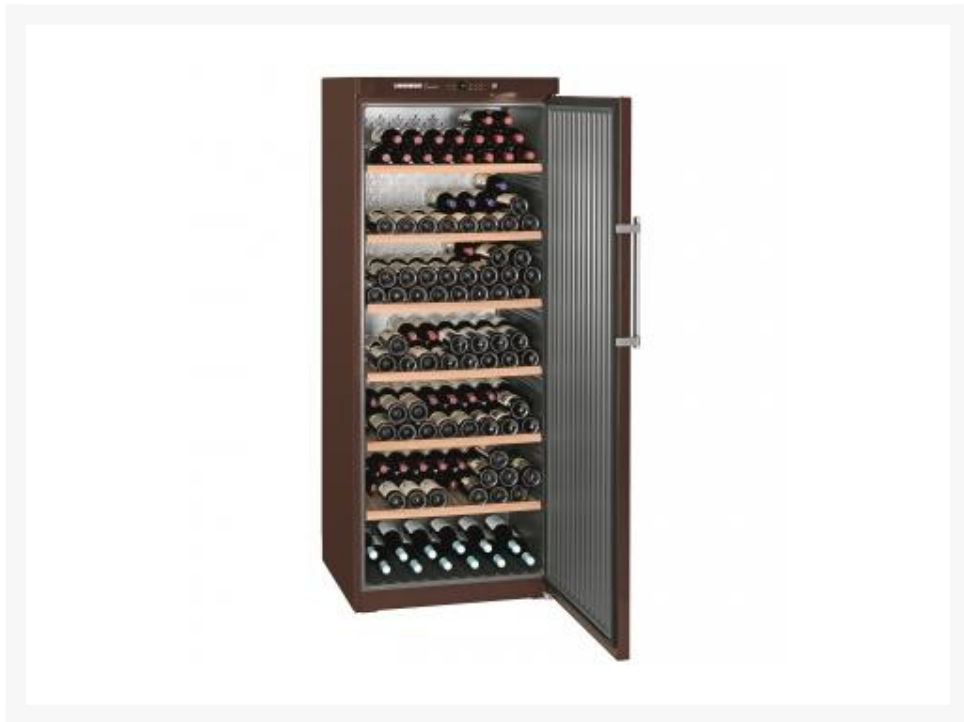

Liebherr GrandCru WKt 6451 Free Standing Wine Cellar

\$5,167.46 +GST

[View more Product Details](#)

[Add to Cart](#)

[Request a Quote](#)

Liebherr GrandCru WKt 6451 Free Standing Wine Cellar includes free Standing Wine Cellar, solid Door , single Zones 5 - 20°C Temp. Range, 312 Bottle Capacity, beech Wood Shelves, child Proof Ctrl, key Lock, 1930 x 747 x 759 HxWxD(mm), and 3 Year Warranty P&L.

Liebherr GrandCru WKt 6451

Designed to replicate similar storage conditions to a wine cellar wine fridges houses your favourite bottles in an optimized environment. Liebherr wine fridges control both the humidity and the temperature so you can enjoy wine as the winemakers intended. Properly stored, wine continues to develop its natural flavour in the bottle and consistent storage conditions are prerequisite for long-term wine storage. A constant, electronically controlled temperature throughout the interior with a temperature range from 5°C to 20°C and double tinted glazed doors means our wine storage cabinets are ideal for long-term storage and wine ageing or storing at the perfect serving temperature. Handcrafted beech wood shelves can be used to organize and manage your collection the pull out shelves make it easy to store and remove your bottles