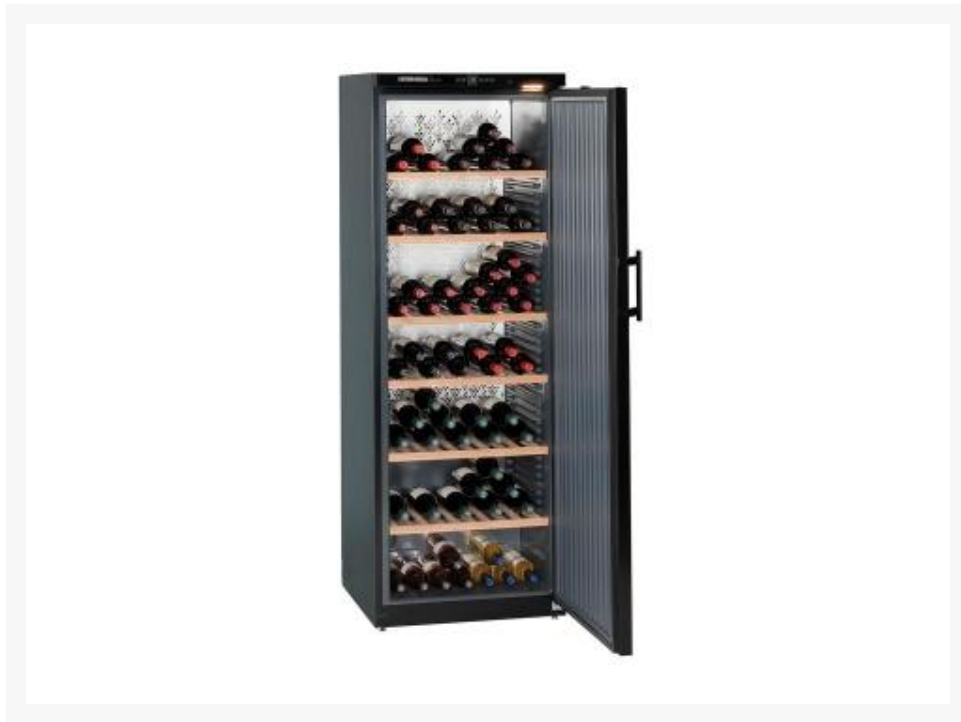

<https://www.commercialfridgefreezer.com.au/liebherr-barrigue-wkb-4611-free-standing-wine-cellar/>

Liebherr Barrigue WKb 4611 Free Standing Solid Door Wine Cellar

Regular Price
\$3,281.78 +GST

SALE PRICE
\$2,950.00 +GST

[View more Product Details](#)

[Add to Cart](#)

[Request a Quote](#)

Liebherr Barrigue WKb 4611 Free Standing Solid Door Wine Cellar includes free Standing Wine Cellar, solid Door , single Zones 5 - 20°C Temp. Range, 195 Bottle Capacity, beech Wood Shelves, child Proof Ctrl, key Lock, 1840 x 660 x 670 HxWxD(mm), and 3 Year Warranty P&L.

Liebherr Barrigue WKb 4611

Designed to replicate similar storage conditions to a wine cellar wine fridges houses your favourite bottles in an optimized environment. Liebherr wine fridges control both the humidity and the temperature so you can enjoy wine as the winemakers intended. Properly stored, wine continues to develop its natural flavour in the bottle and consistent storage conditions are prerequisite for long-term wine storage. A constant, electronically controlled temperature throughout the interior with a temperature range from 5°C to 20°C and double tinted glazed doors means our wine storage cabinets are ideal for long-term storage and wine ageing or storing at the perfect serving temperature. Handcrafted beech wood shelves can be used to organize and manage your collection the pull out shelves make it easy to store and remove your bottles