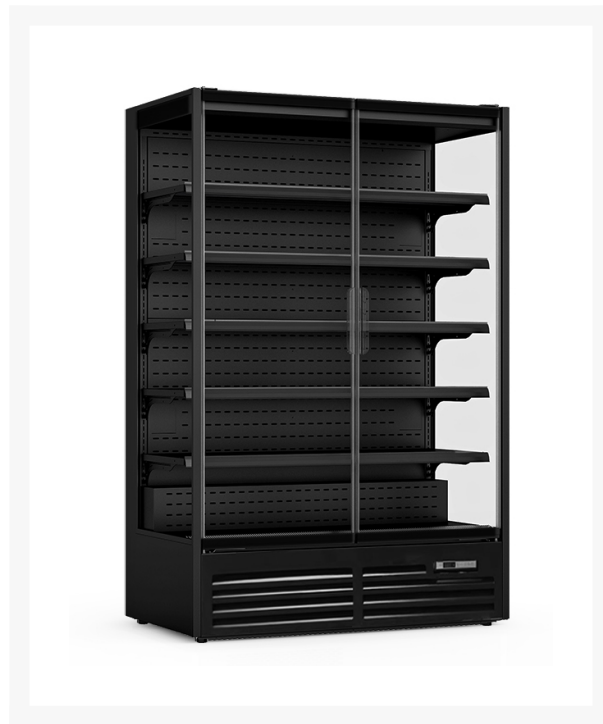

<https://www.commercialfridgefreezer.com.au/saltas-mds1250-2-self-closing-multideck-fridge/>

Saltas MDS1250 2 Self-closing Multideck Fridge

\$4,625.00 +GST

[View more Product Details](#)

[Add to Cart](#)

[Request a Quote](#)

Saltas MDS1250 2 Self-closing Multideck Fridge

The Saltas MDS1250 Multideck supermarket fridges are sleek and perfect for airconditioned environments, service stations, independent supermarkets, and more. These fridges display various products such as meat, fruits, vegetables, dairy products, and drinks. What's unique about these fridges is that they come equipped with doors, making them more energy efficient than the current open displays in supermarkets. They're worth considering for anyone looking to upgrade their refrigeration options.

Description

Saltas MDS1250 2 Self-closing Multideck Fridge

- Digital thermostat

<https://www.commercialfridgefreezer.com.au/saltas-mds1250-2-self-closing-multideck-fridge/>

Commercial Fridge and Freezer Sales Australia. All product images are provided for illustration purposes only. All specifications are subject to manufacturer changes without notice, so please check on the manufacturer's website for current product data.

- Painted steel, stainless steel floor
- R290 gas
- Temperature range -1° to 5°C
- Maximum ambient shop temperature 25°C & 60% R/H
- Air-conditioned shop recommended
- Self-closing doors
- 5 adjustable shelves with price tag ends
- 1RH + 1LH opening doors
- Led illumination
- Lighting under each shelf
- 5.87 (kWh/24h) energy consumption
- Gross literage 1292L
- Net literage 764L
- Manufacture code VFC-ID125