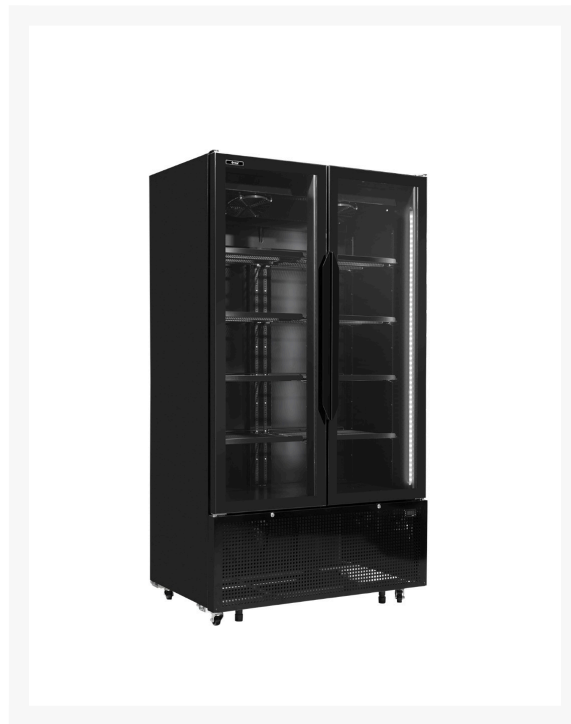

<https://www.commercialfridgefreezer.com.au/austral-bu-hussmann-bv1300w-vs-double-vertical-glass-door-chiller/>

Austral by Hussmann BV1300W VS Double Vertical Glass Door Chiller

\$3,871.00 +GST

[View more Product Details](#)

[Add to Cart](#)

[Request a Quote](#)

Austral by Hussmann EE Max BV1300W VS Double Vertical Glass Door Chiller – Unleash the Power of Merchandise Exposure! Elevate your product display to new heights with this double glass door commercial display fridge. Featuring state-of-the-art natural refrigerant and inverter compressor technology, this fridge boasts a remarkable capacity of 1142 liters and eye-level display space, maximizing merchandise visibility. Captivate your customers with a visually stunning showcase that demands attention. The EE Max BV1300W VS offers the perfect blend of functionality and style, ensuring your products are easily accessible and irresistibly tempting. The frameless double glass doors create an alluring display, enticing potential buyers to explore your offerings and make that desired purchase. Don't settle for ordinary when you can have extraordinary. Elevate your merchandising with the EE Max BV1300W VS and watch as your products steal the spotlight.

Description

Introducing the Hussmann Austral by Hussmann BV1300W VS Double Vertical Glass Door Chiller

Are you ready to elevate your product display to unprecedented levels? Look no further than the EE Max BV1300W VS double glass door commercial display fridge. This cutting-edge fridge is equipped with state-of-the-art natural refrigerant and inverter compressor technology, boasting a remarkable capacity of 1142 liters and providing eye-level display space. The EE Max BV1300W VS is designed to revolutionize merchandise visibility, creating a captivating showcase for your products.