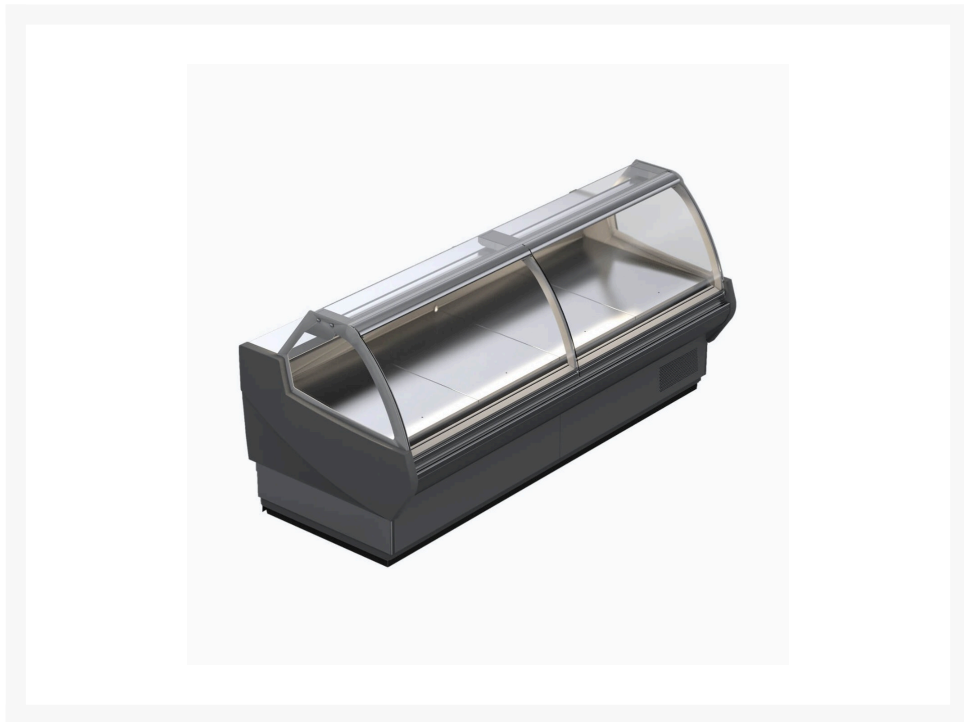

# Bromic DD2500CG-NR Curved Glass Deli Display 2580mm

**\$10,325.00** +GST

[View more Product Details](#)

[Add to Cart](#)

[Request a Quote](#)

## Bromic DD2500CG-NR Curved Glass Deli Display 2580mm

Impress your customers with our deli display fridge. This fridge has a 3M1 climate class certification, a hydraulic lift-up glass, and LED lighting to make your food look amazing. The option to multiplex allows for a larger display area, while the use of natural refrigerant ensures cost savings on energy. It's a great addition to any deli.

### Bromic DD2500CG-NR Curved Glass Deli Display 2580mm