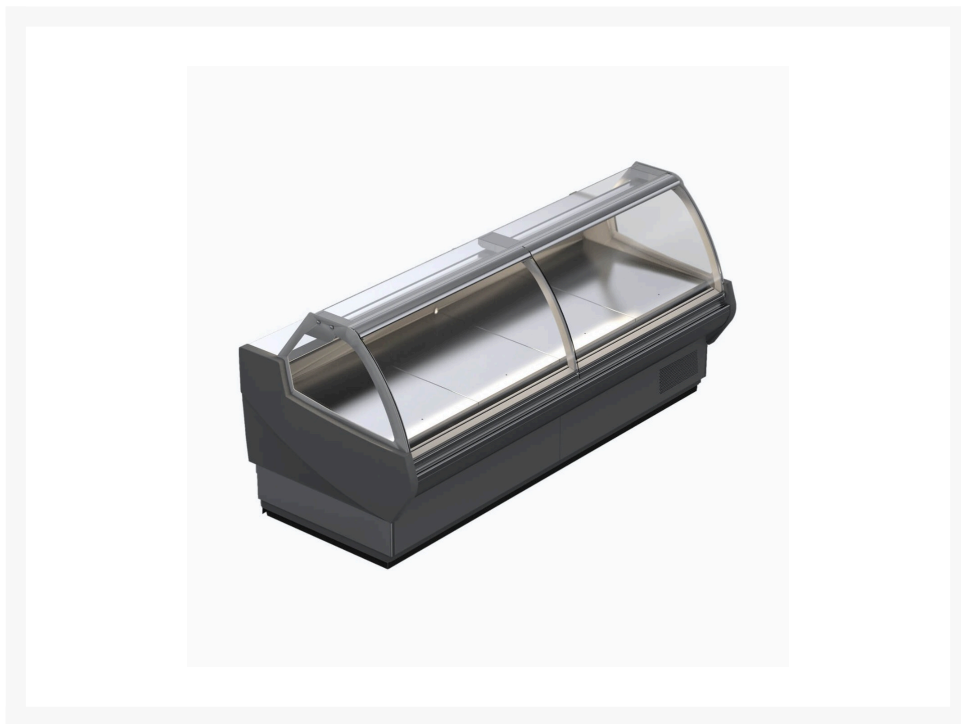

Bromic DD1250CG-NR Curved Glass Deli Display 1330mm

\$7,150.00 +GST

[View more Product Details](#)

[Add to Cart](#)

[Request a Quote](#)

Bromic DD1250CG-NR Curved Glass Deli Display 1330mm

Elevate your deli display game with our versatile deli display fridge. Featuring 3M1 climate class certification, a hydraulic lift-up glass, and bright LED lighting, this fridge makes for a stunning food display. With the option to multiplex and natural refrigerant for energy savings, it's a wise investment for your business.

Description

Bromic DD1250CG-NR Curved Glass Deli Display 1330mm

Additional Information

External Colour	Stainless Steel
Brand	Bromic
Model	DD1200CG-NR
Manufacturer Part Number	3335636
Warranty	2 Years Bromic Extra Care Warranty - Labour and Parts
Temperature Operating Range C	-1°C to 10°C
Temperature Display / Control	Digital
Climate / Ambient Temperature Rating	25°C
Refrigerant	R290
External Dimensions (mm)	1330mm (W) x 1086mm (D) x 1290mm (H)
Power Information	220-240V, 50Hz
Power Usage	6.1kWh/24h
Door Information	Hinged Door
Packaged Dimensions (mm)	1350mm (W) X 1180mm (D) X 1740mm (H)
Capacity/Volume	351L
Interior Lighting	LED
Defrost Auto or Manual	Automatic
GEMS Product Temperature Class	3M1
About the Product	Commercial Fridge & Freezer Sales Australia, sell for the best price with great discounts. Buy solid door freezers and commercial refrigerators like the Bromic SB150P Prestige Deli Display Sandwich-Salad Bar.
Manufacturer's Suggested Retail Price	\$8,500.00