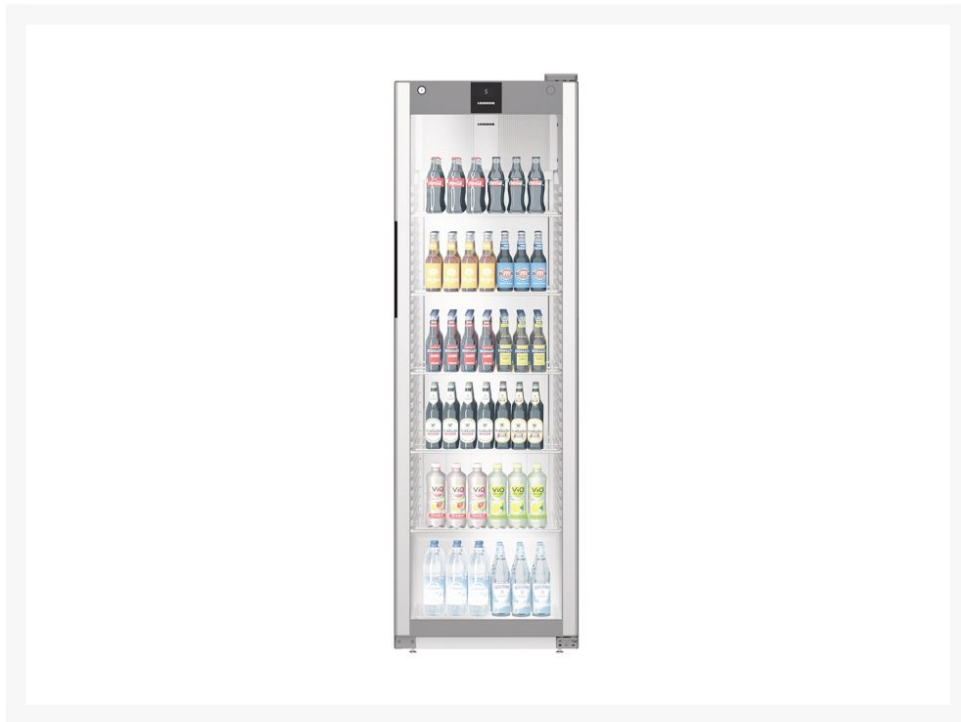

<https://www.commercialfridgefreezer.com.au/liebherr-mrfvd-4011-glass-1-door-fridge/>

Liebherr MRFvd 4011 Glass 1 Door Fridge

\$2,553.46 +GST

[View more Product Details](#)

[Add to Cart](#)

[Request a Quote](#)

Liebherr MRFvd 4011 Glass 1 Door Fridge includes capacity 400 litres, energy consumption in 24h 1.465 kWh, grid shelves plastic-coated, and temperature range +1°C to +15°C.

Description

Liebherr MRFvd 4011 Glass 1 Door Fridge

- External dimensions in mm (w/d/h) 597/654/1884
- Internal dimensions in mm (w/d/h) 475/423/1659
- 50 Hz / 220 - 240V~ Power Supply/ Current
- 1.465 kWh power usage/ kWh/24hr

<https://www.commercialfridgefreezer.com.au/liebherr-mrfvd-4011-glass-1-door-fridge/>