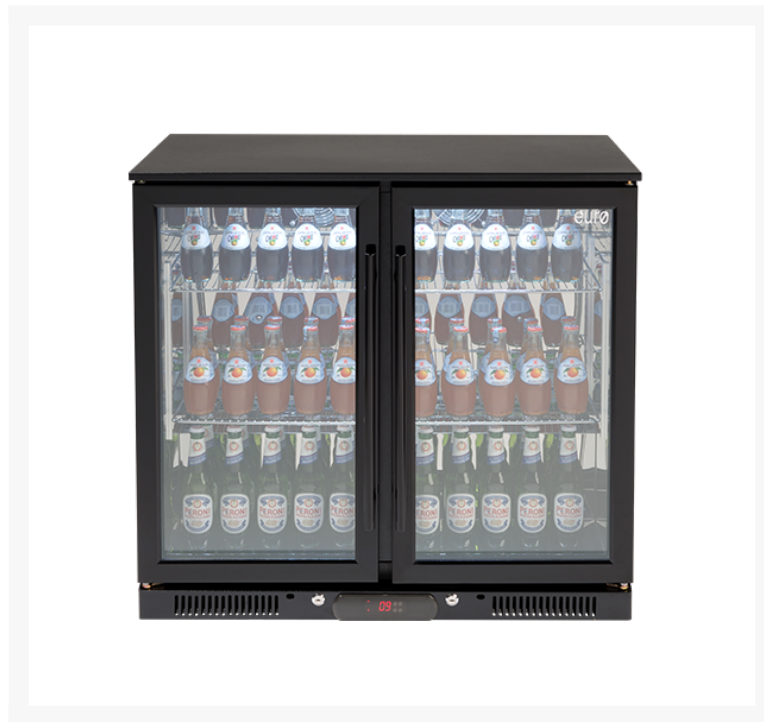

Euro Appliances EA900WFBL Black 2 Glass Door Beverage Cooler

\$1,685.00 +GST

[View more Product Details](#)

[Add to Cart](#)

[Request a Quote](#)

The Euro Appliances EA900WFBL Black 2 Glass Door Beverage Cooler is an Alfresco Glass Door Fridge with Stainless Steel Exterior, Internal Lights, Digital Temp Control with Protective Cover and Front Breathing making a great option to be used underbench in a bar or in any outdoor entertainment area

Description

Euro Appliances EA900WFBL Black 2 Glass Door Beverage Cooler

- Matte Black Exterior
- Mirror Polished Stainless Steel Interior
- Digital Temp Control and Display
- Temperature Control Protective Cover

<https://www.commercialfridgefreezer.com.au/euro-appliances-ea900wfbl-black-2-glass-door-beverage-cooler/>

Commercial Fridge and Freezer Sales Australia. All product images are provided for illustration purposes only. All specifications are subject to manufacturer changes without notice, so please check on the manufacturer's website for current product data.

- Internal Lights
- Approx 204x 375ml Cans
- Adjustable Chrome Shelves
- Quiet Compressor with Front Airflow System
- Recirculating Internal Fan
- Lock & Key
- Left Hand Hinge
- Suitable for Beverages Only