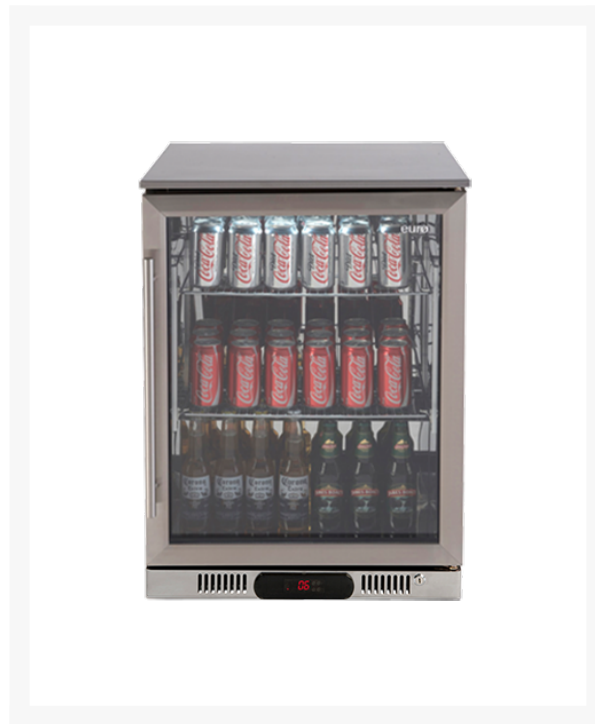

Euro Appliances EA60WFSX2R 1 Glass Door Beverage Cooler

\$1,384.00 +GST

[View more Product Details](#)

[Add to Cart](#)

[Request a Quote](#)

The Euro Appliances EA60WFSX2R 1 Glass Door Beverage Cooler is an Alfresco Glass Door Fridge with Stainless Steel Exterior, Internal Lights, Digital Temp Control with Protective Cover and Front Breathing making a great option to be used underbench in a bar or in any outdoor entertainment area

Description

Euro Appliances EA60WFSX2R 1 Glass Door Beverage Cooler

- Stainless Steel Exterior
- Mirror Polished Stainless Steel Interior
- Digital Temp Control and Display
- Temperature Control Protective Cover

<https://www.commercialfridgefreezer.com.au/euro-appliances-ea60wfsx2r-1-glass-door-beverage-cooler/>

Commercial Fridge and Freezer Sales Australia. All product images are provided for illustration purposes only. All specifications are subject to manufacturer changes without notice, so please check on the manufacturer's website for current product data.

- Internal Lights
- Approx 132x 375ml Cans
- Adjustable Chrome Shelves
- Quiet Compressor with Front Airflow System
- Recirculating Internal Fan
- Lock & Key
- Right Hand Hinge
- Suitable for Beverages Only