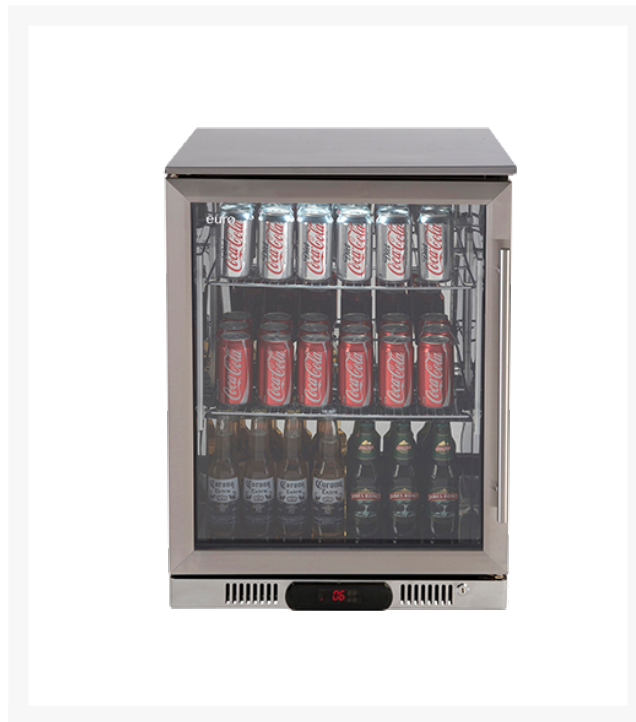

Euro Appliances EA60WFSX2L 1 Glass Door Beverage Cooler

\$1,384.00 +GST

[View more Product Details](#)

[Add to Cart](#)

[Request a Quote](#)

The Euro Appliances EA60WFSX2L 1 Glass Door Beverage Cooler is an Alfresco Glass Door Fridge with Stainless Steel Exterior, Internal Lights, Digital Temp Control with Protective Cover and Front Breathing making a great option to be used underbench in a bar or in any outdoor entertainment area

Description

Euro Appliances EA60WFSX2L 1 Glass Door Beverage Cooler

- Stainless Steel Exterior
- Mirror Polished Stainless Steel Interior
- Digital Temp Control and Display
- Temperature Control Protective Cover

<https://www.commercialfridgefreezer.com.au/euro-appliances-ea60wfsx2l-1-glass-door-beverage-cooler/>

Commercial Fridge and Freezer Sales Australia. All product images are provided for illustration purposes only. All specifications are subject to manufacturer changes without notice, so please check on the manufacturer's website for current product data.

- Internal Light
- Approx 132x 375ml Cans
- Adjustable Chrome Shelves
- Quiet Compressor with Front Airflow System
- Recirculating Internal Fan
- Lock & Key
- Left Hand Hinge
- Suitable for Beverages Only