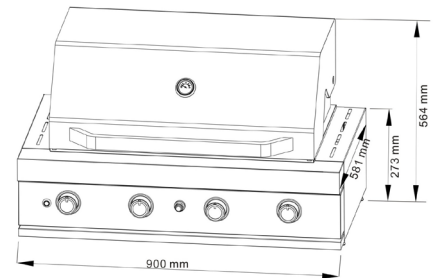

## SPECIFICATIONS:

|                                     |  |
|-------------------------------------|--|
| <b>Cooking Area</b>                 | W660mm x D455mm                              |
| <b>Lid Type</b>                     | Hood   |
| <b>No. of Burners</b>               | 4  |
| <b>Plate and Grill</b>              | Cast Iron                                    |
| <b>Stainless Steel Grade</b>        | 304  |
| <b>Weight</b>                       | 52.0kg gross / 40.0kg net                    |
| <b>Total Gas Consumption</b>        | 52.0 MJ/h LPG / 44.0 MJ/h natural            |
| <b>Main Burners Gas Consumption</b> | 13.0 MJ/h (1200 BTU) LPG / 11.0 MJ/h natural |

## PRODUCT DIMENSIONS