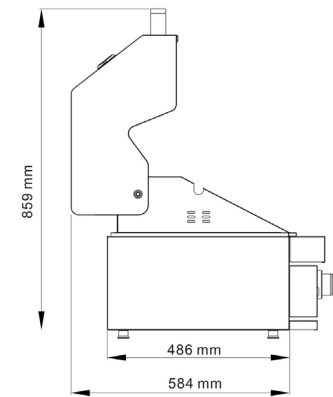

## SPECIFICATIONS:

|                                     |  |
|-------------------------------------|--|
| <b>Cooking Area</b>                 | W660mm x D455mm                              |
| <b>Lid Type</b>                     | Hood   |
| <b>No. of Burners</b>               | 4  |
| <b>Plate and Grill</b>              | Cast Iron                                    |
| <b>Stainless Steel Grade</b>        | 304  |
| <b>Weight</b>                       | 52.0kg gross / 40.0kg net                    |
| <b>Total Gas Consumption</b>        | 52.0 MJ/h LPG / 44.0 MJ/h natural            |
| <b>Main Burners Gas Consumption</b> | 13.0 MJ/h (1200 BTU) LPG / 11.0 MJ/h natural |

## PRODUCT DIMENSIONS