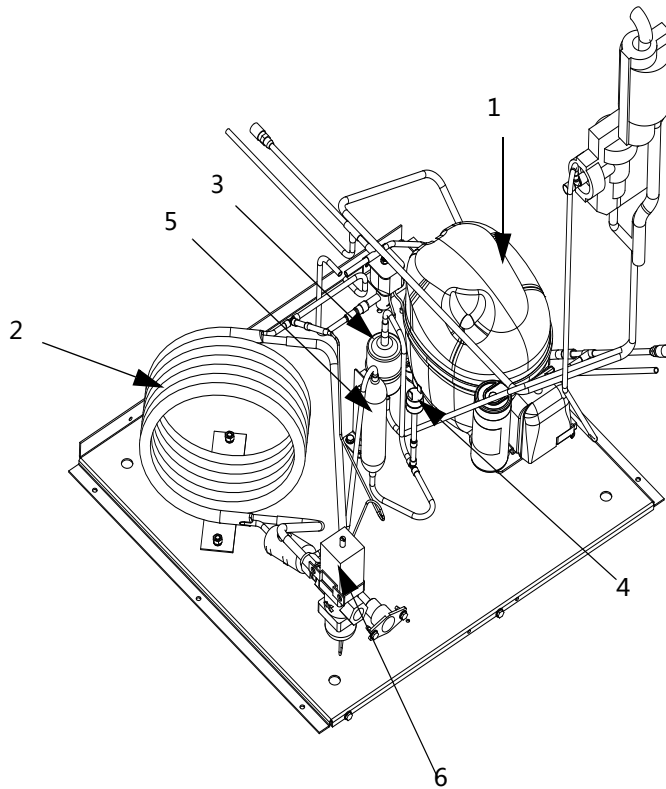

UG50REFRIGERATION COMPARTMENT – WATER-COOLED

DESCRIPTION

1	Compressor (Refer to COMMON PARTS Page)	.....
2	Water Condenser	.....
3	Liquid Line Drier	.....
4	HPCO (not shown)	.....
5	Receiver	.....
6	Water Regulating Valve	.....

PART NO.

Miscellaneous – Brackets, Screws, etc.

7	Adapter 1/2 NPTF	.....
8	Water Regulating Valve Bracket	.....

Page 4
82-5252-9
82-5215-9
2001243
8252519
8372103

8706103
6068971