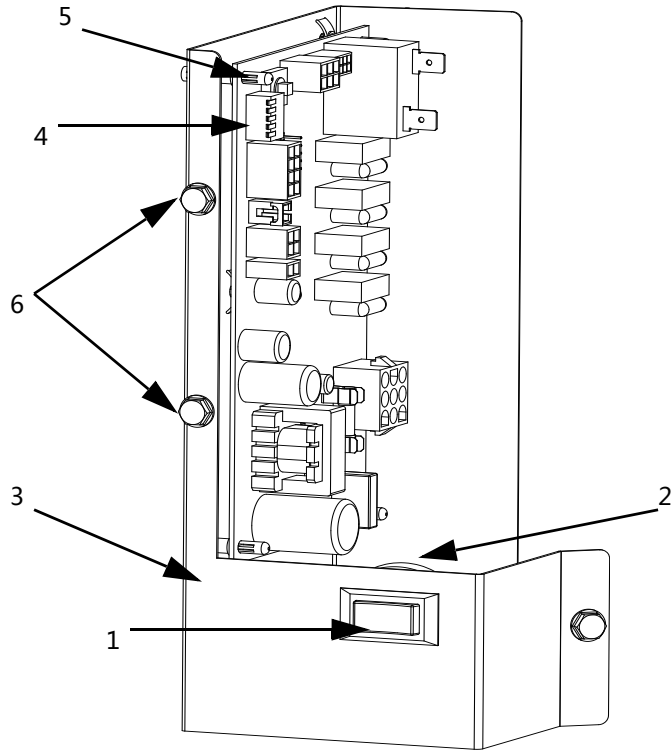

Ice Machine Parts List for Series UG050 Models

UG050A

UG050W

UG50 CONTROL BOX

DESCRIPTION

	DESCRIPTION	PART NO.
1	Toggle Switch	2301513
2	Bushing,SB1500-21/2240	2500133
3	Control Box	
	a. 115V,230V/50-60Hz, UG050A	040002335
	b. 230V/50Hz, UG050W	040003035
4	Control Board	040002984
	Miscellaneous – Brackets, Screws, etc.	
5	Control Board Mounting Supports	4302253
6	Screw	5202323
7	Control Box cover(Not Shown)	
	a. 115V,230V/50-60Hz, UG050A	040002336
	b. 230V/50Hz, UG050W	040003036
8	Wiring Harness, Main	
	a. 115V,230V/50-60Hz,	040003491
	b. 230V/50Hz, UG050W	040004045
9	Wiring Harness, Toggle Switch	040003438
10	Jump Wire (Not Shown)	
	a. 230V/50,UG050A	040003063
	b. 230V/60,UG050A	040003433
	c. 115V/60,UG050A	040003437
	d. 230V/50,UG050W	040003069

UG50 EVAPORATOR ASSEMBLY

DESCRIPTION

	DESCRIPTION	PART NO.
1	Evaporator Assembly	
a.	Standard	7602353
2	Spray Bar Assembly	040004368
a.	Insert (each)	4008779
b.	Cap (each)	4008769
c.	O-ring	5004639
3	Ice Ramp	040003479
4	Evaporator Housing Assembly	040003480
5	Water Level NTC Thermistor	040003054
6	Tubing (Water Pump Out)	000000943
7	Standpipe Assembly	
a.	Standpipe	4010379
b.	Plug	040000096
8	Curtain Assembly(6 pieces)	
a.	Paddle	040003482
b.	Rod	040000943
c.	Cover.evap/Hanger	040003481
Miscellaneous – Brackets, Screws, etc.		
9	Spray Bar Clamp	5650649
10	Water Inlet Diverter	6072481