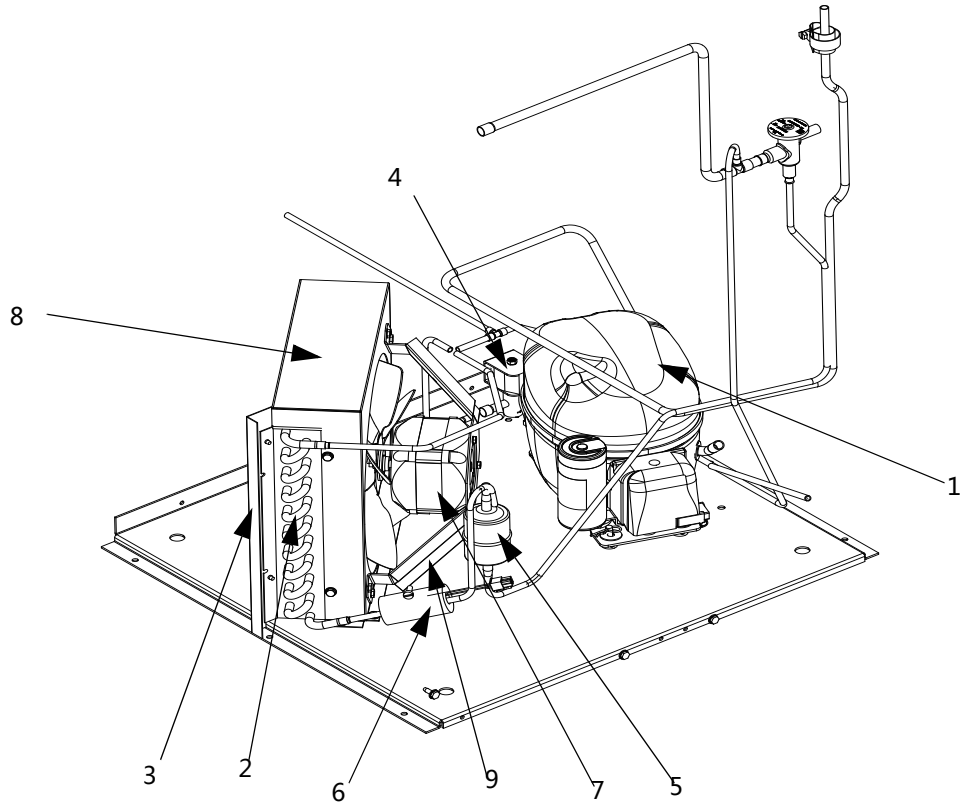

UG50 REFRIGERATION COMPARTMENT – AIR-COOLED

DESCRIPTION

	DESCRIPTION	PART NO.
1	Compressor (Refer to COMMON PARTS Page)	Page -4
2	Air Condenser	040002578
3	Baffle - Air Condenser	040002544
4	Hot Gas Valve	
	a. Hot Gas Valve 230/50-60/1 Ph	040000690
	Hot Gas Valve Coil Only 230/50-60/1 Ph	040000103
	b. Hot Gas Valve 115/60/1 Ph	040000689
	Hot Gas Valve Coil Only 115/60/1 Ph	040000101
5	Line Drier	8252169
6	Liquid Line NTC Thermistor	040003056
7	Fan Motor	
	a. 230/50-60 Hz	2000213
	b. 115V/60 Hz	2000223
	c. Fan Blade	3005653
	Miscellaneous – Brackets, Screws, etc.	
8	Fan Shroud	040002339
9	Fan Motor Mounting Bracket	040002341
10	SCR, STL PH 23 TC-M4X13MM(bracket to fan shroud)	5004499
11	Nut ,STL, Hex-Reg, M4 X 0.7 (motor to bracket)	5005513