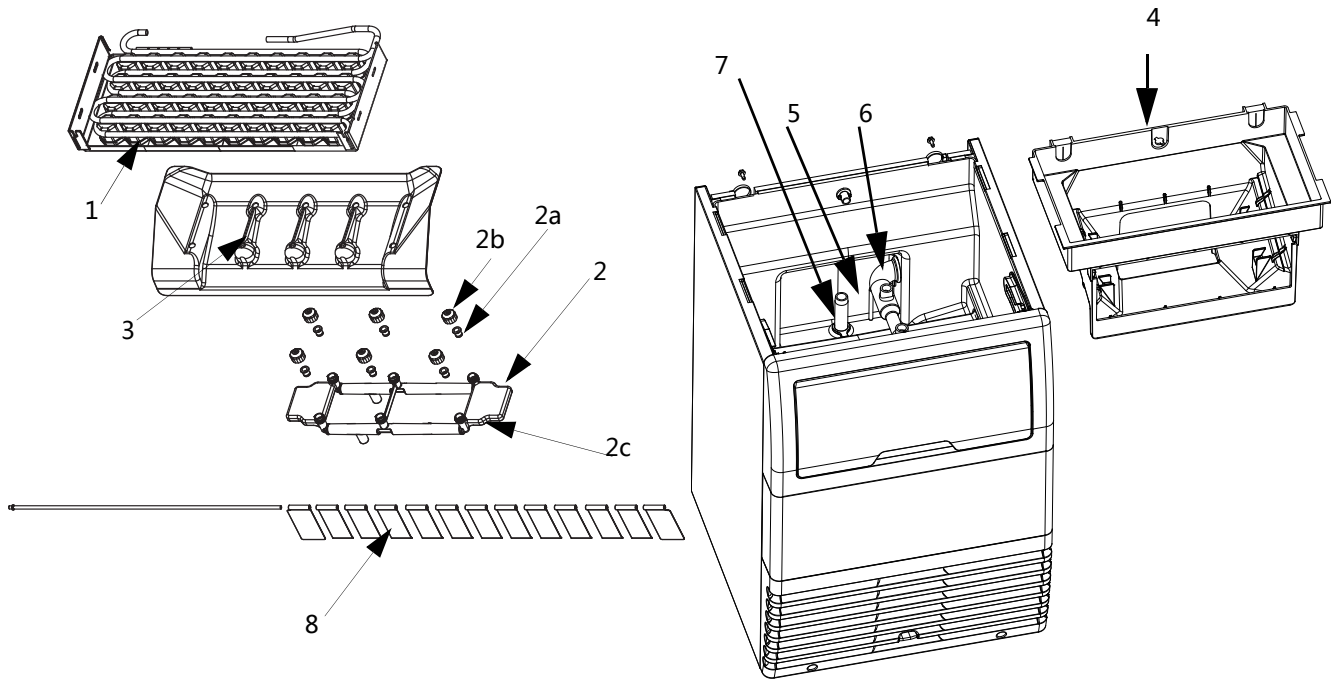

Ice Machine Parts List for Series UG050 Models

UG050A

UG050W

UG50 CONTROL BOX

DESCRIPTION

	DESCRIPTION	PART NO.
1	Toggle Switch	2301513
2	Bushing,SB1500-21/2240	2500133
3	Control Box	
	a. 115V,230V/50-60Hz, UG050A	040002335
	b. 230V/50Hz, UG050W	040003035
4	Control Board	040002984
	Miscellaneous – Brackets, Screws, etc.	
5	Control Board Mounting Supports	4302253
6	Screw	5202323
7	Control Box cover(Not Shown)	
	a. 115V,230V/50-60Hz, UG050A	040002336
	b. 230V/50Hz, UG050W	040003036
8	Wiring Harness, Main	
	a. 115V,230V/50-60Hz,	040003491
	b. 230V/50Hz, UG050W	040004045
9	Wiring Harness, Toggle Switch	040003438
10	Jump Wire (Not Shown)	
	a. 230V/50,UG050A	040003063
	b. 230V/60,UG050A	040003433
	c. 115V/60,UG050A	040003437
	d. 230V/50,UG050W	040003069

UG50 EVAPORATOR ASSEMBLY

DESCRIPTION

	DESCRIPTION	PART NO.
1	Evaporator Assembly	
a.	Standard	7602353
2	Spray Bar Assembly	040004368
a.	Insert (each)	4008779
b.	Cap (each)	4008769
c.	O-ring	5004639
3	Ice Ramp	040003479
4	Evaporator Housing Assembly	040003480
5	Water Level NTC Thermistor	040003054
6	Tubing (Water Pump Out)	000000943
7	Standpipe Assembly	
a.	Standpipe	4010379
b.	Plug	040000096
8	Curtain Assembly(6 pieces)	
a.	Paddle	040003482
b.	Rod	040000943
c.	Cover.evap/Hanger	040003481
Miscellaneous – Brackets, Screws, etc.		
9	Spray Bar Clamp	5650649
10	Water Inlet Diverter	6072481