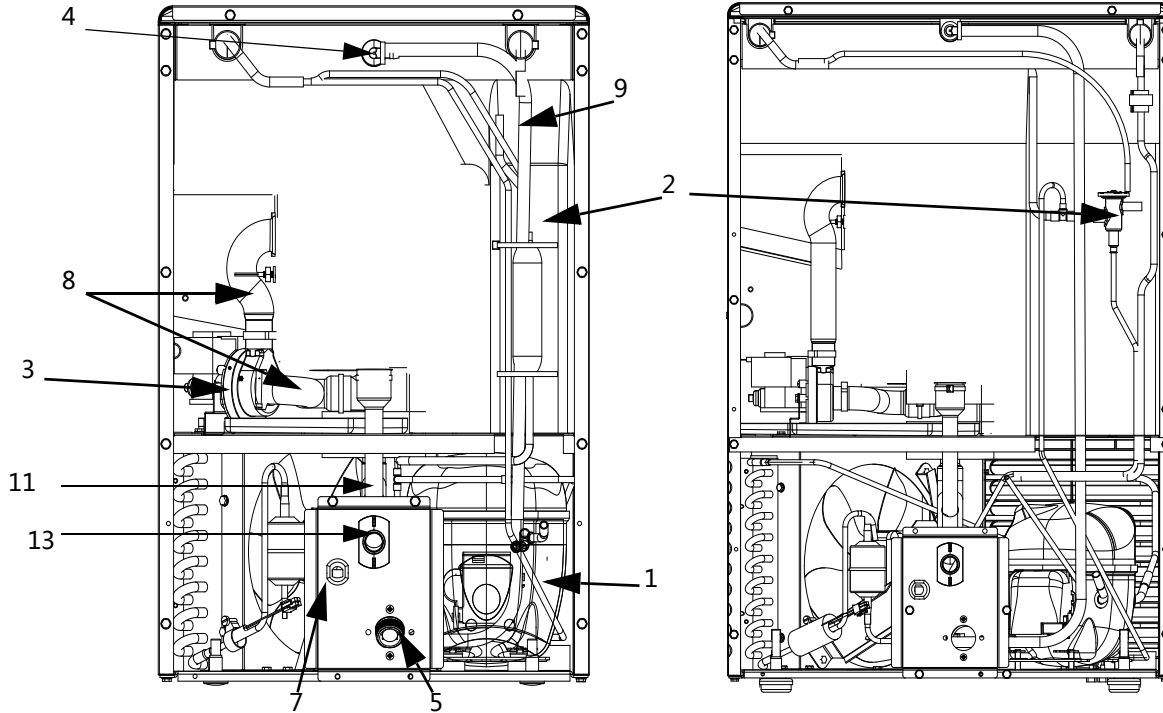

UG50 REFRIGERATION COMPARTMENT – COMMON PARTS

261/116 UG050A

251 UG050A/W

DESCRIPTION

	PART NO.
1 Compressor	
a. Compressor 220-240V 50Hz1 NEK6181GK Embraco	040002777
Relay	040002839
Start Capacitor	040002840
b. Compressor 115/60/1 NF7CLX Danfoss	040000162
Relay	2002043
Start Capacitor	2002033
c. Compressor 230,50/60,1 Danfoss	040000160
Relay	2004873
Start Capacitor	2004863
2 Cap Tube Assembly/Expansion Valve	
a. Cap Tube Assembly(115V/60Hz, UG050A	040004374
b. Cap Tube Assembly(230V/60Hz UG050A	040004373
c. Expansion Valve(230V/50Hz,UG050A/W	040001073
3 Water Pump	
a. 220V/50Hz	000000659
d. 220V/60Hz	000001033
e. 115V/60Hz	000000658
f. Bracket	000000794
4 Evaporator Water Inlet Fitting	040004041
5 Water Inlet Valve	
a. 230/50-60Hz UG050A	040001077
b. 230/50-60Hz UG050W	040001078
c. 115/60Hz UG050A	040004037
d. Mylar Shield	000000827
6 Power Cord	
a. 230/50/1	040001284
b. 230/60/1	040001283
c. 115/60/1	040002464
7 Terminal Block	2512043
Miscellaneous – Brackets, Screws, etc.	
8 Vinyl Tubing	
a. Pump to Spray Bar	000000943
b. Sump to Pump	000000942
c. Clamp	5000493
9 Water Inlet Tubing .375 ID	
a. UG050A	040004049
b. UG050W	000006438
10 Water Supply Hose (not shown)	040001088
11 Bin Drain Tube	040002975
12 Drain Line Clamp	5650733
13 Drain Fitting Barbed	4011289
14 Screw 7 x 7 mm (mounts water inlet valve)	5004429
15 Screw 5 x 13 mm (mounts water pump)	5005023
16 Compressor Mounting	
a. Compressor Mounting Retainer	5648269
b. Compressor Clevis Pin 1/4" x 1"	3712109
c. Compressor Hairpin Clip	5648289
17 Leg	5005253