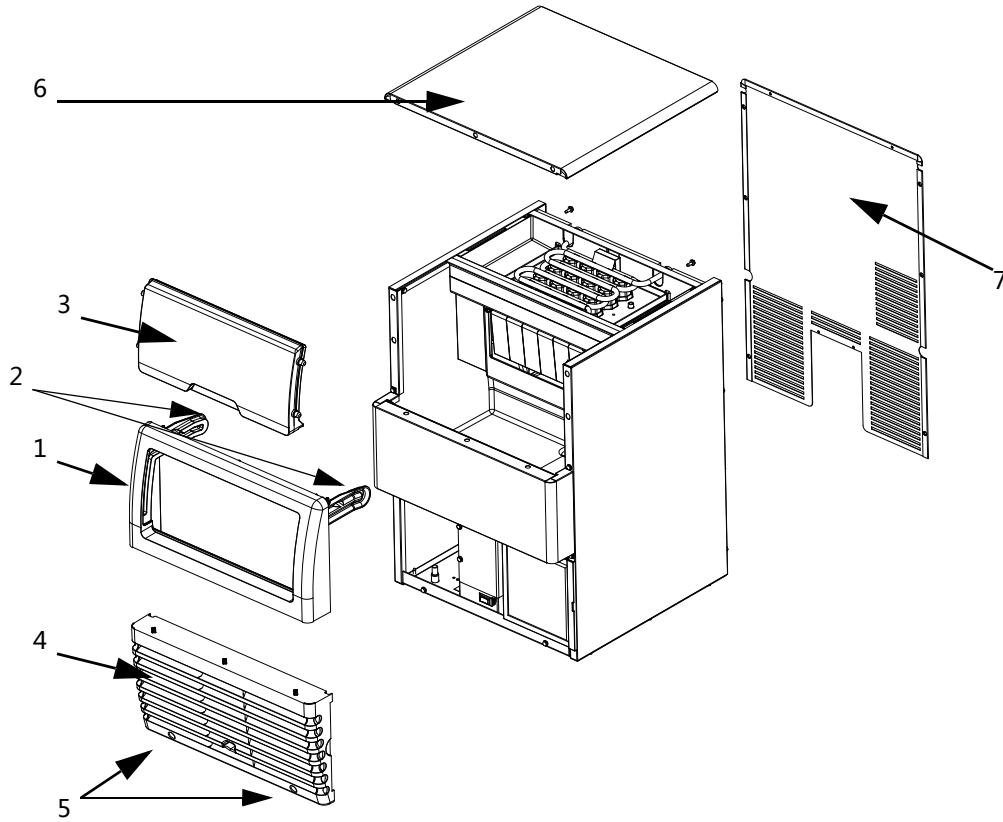

UG50 EVAPORATOR ASSEMBLY

DESCRIPTION

	DESCRIPTION	PART NO.
1	Evaporator Assembly	
a.	Standard	7602353
2	Spray Bar Assembly	040004368
a.	Insert (each)	4008779
b.	Cap (each)	4008769
c.	O-ring	5004639
3	Ice Ramp	040003479
4	Evaporator Housing Assembly	040003480
5	Water Level NTC Thermistor	040003054
6	Tubing (Water Pump Out)	000000943
7	Standpipe Assembly	
a.	Standpipe	4010379
b.	Plug	040000096
8	Curtain Assembly(6 pieces)	
a.	Paddle	040003482
b.	Rod	040000943
c.	Cover.evap/Hanger	040003481
Miscellaneous – Brackets, Screws, etc.		
9	Spray Bar Clamp	5650649
10	Water Inlet Diverter	6072481

UG50 REFRIGERATION COMPARTMENT – AIR-COOLED

DESCRIPTION

	DESCRIPTION	PART NO.
1	Compressor (Refer to COMMON PARTS Page)	Page -4
2	Air Condenser	040002578
3	Baffle - Air Condenser	040002544
4	Hot Gas Valve	
	a. Hot Gas Valve 230/50-60/1 Ph	040000690
	Hot Gas Valve Coil Only 230/50-60/1 Ph	040000103
	b. Hot Gas Valve 115/60/1 Ph	040000689
	Hot Gas Valve Coil Only 115/60/1 Ph	040000101
5	Line Drier	8252169
6	Liquid Line NTC Thermistor	040003056
7	Fan Motor	
	a. 230/50-60 Hz	2000213
	b. 115V/60 Hz	2000223
	c. Fan Blade	3005653
	Miscellaneous – Brackets, Screws, etc.	
8	Fan Shroud	040002339
9	Fan Motor Mounting Bracket	040002341
10	SCR, STL PH 23 TC-M4X13MM(bracket to fan shroud)	5004499
11	Nut ,STL, Hex-Reg, M4 X 0.7 (motor to bracket)	5005513

UG50REFRIGERATION COMPARTMENT – WATER-COOLED

DESCRIPTION

1	Compressor (Refer to COMMON PARTS Page)
2	Water Condenser
3	Liquid Line Drier
4	HPCO (not shown)
5	Receiver
6	Water Regulating Valve

PART NO.

Miscellaneous – Brackets, Screws, etc.

7	Adapter 1/2 NPTF
8	Water Regulating Valve Bracket

Page 4
82-5252-9
82-5215-9
2001243
8252519
8372103

8706103
6068971

UG50 PANELS

Door – Gray

1	Frame	040003734
2	Door Track Assembly	040004090
3	Door Assembly	040003738
4	Grill (Not Including Air Filter)	040002577
5	Grill Screws (5 x 13 mm)	5004499
6	Top Cover	6056019
7	Back Panel	040003594
8	Leg Leveler	5005253
9	Air Filter (Not Shown)	040004372