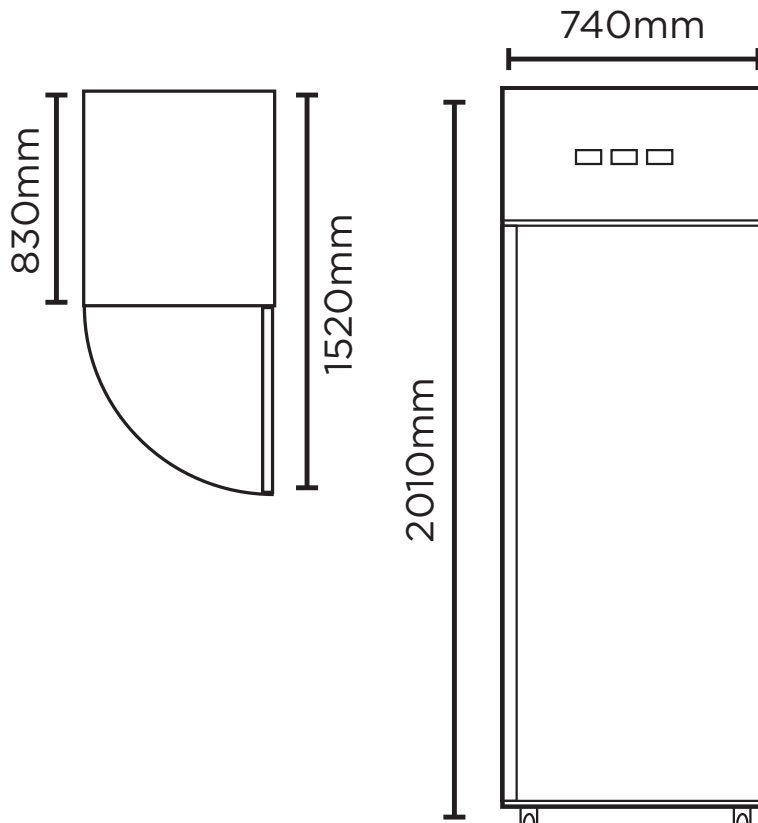

### Vertical Displays & Storage

### SPECIFICATIONS

<b>Part Number</b>	3735203-NR	<b>Door Swing Dimension</b>	830mm
<b>Capacity</b>	650L	<b>Total Depth of door open</b>	1520mm
<b>Temperature Range</b>	-22 to -18°C	<b>Door Shape</b>	Flat
<b>Max. Ambient Temp.</b>	38°C	<b>Self-Closing Door</b>	Yes
<b>Energy Consumption</b>	8.26kWh/24h	<b>Door Lock</b>	Yes
<b>Current</b>	4.2A	<b>No. of Doors</b>	1
<b>Gross Weight</b>	147kg	<b>Temp. Controller</b>	Digital
<b>Packaged Dimensions</b>	769 x 855 x 2062 mm	<b>Castors</b>	Yes
<b>Air-Circulation</b>	Fan Forced	<b>No. of Shelves Incl. Base Per Door</b>	6
<b>Drainage Points</b>	No Drainage Required	<b>Shelves Dimensions</b>	530(w) x 650(d) mm
<b>Refrigerant</b>	R290	<b>Colour</b>	Stainless Steel
<b>Plug Supplied</b>	Yes, 1 x 10A	<b>Warranty</b>	2 Years, Parts & Labour
<b>Plug Location</b>	Top Left	<b>Warranty Service</b>	Bromic Extra Care
<b>Display Light Box</b>	No		
<b>Internal Light</b>	LED		
<b>Door Type</b>	Solid		

### DIMENSIONS

External (mm)	
<b>Width</b>	740
<b>Depth</b>	830
<b>Height</b>	2010
Internal (mm)	
<b>Width</b>	624
<b>Depth</b>	685
<b>Height</b>	1390

BROMIC PTY Ltd reserve the right to alter specifications without notice.