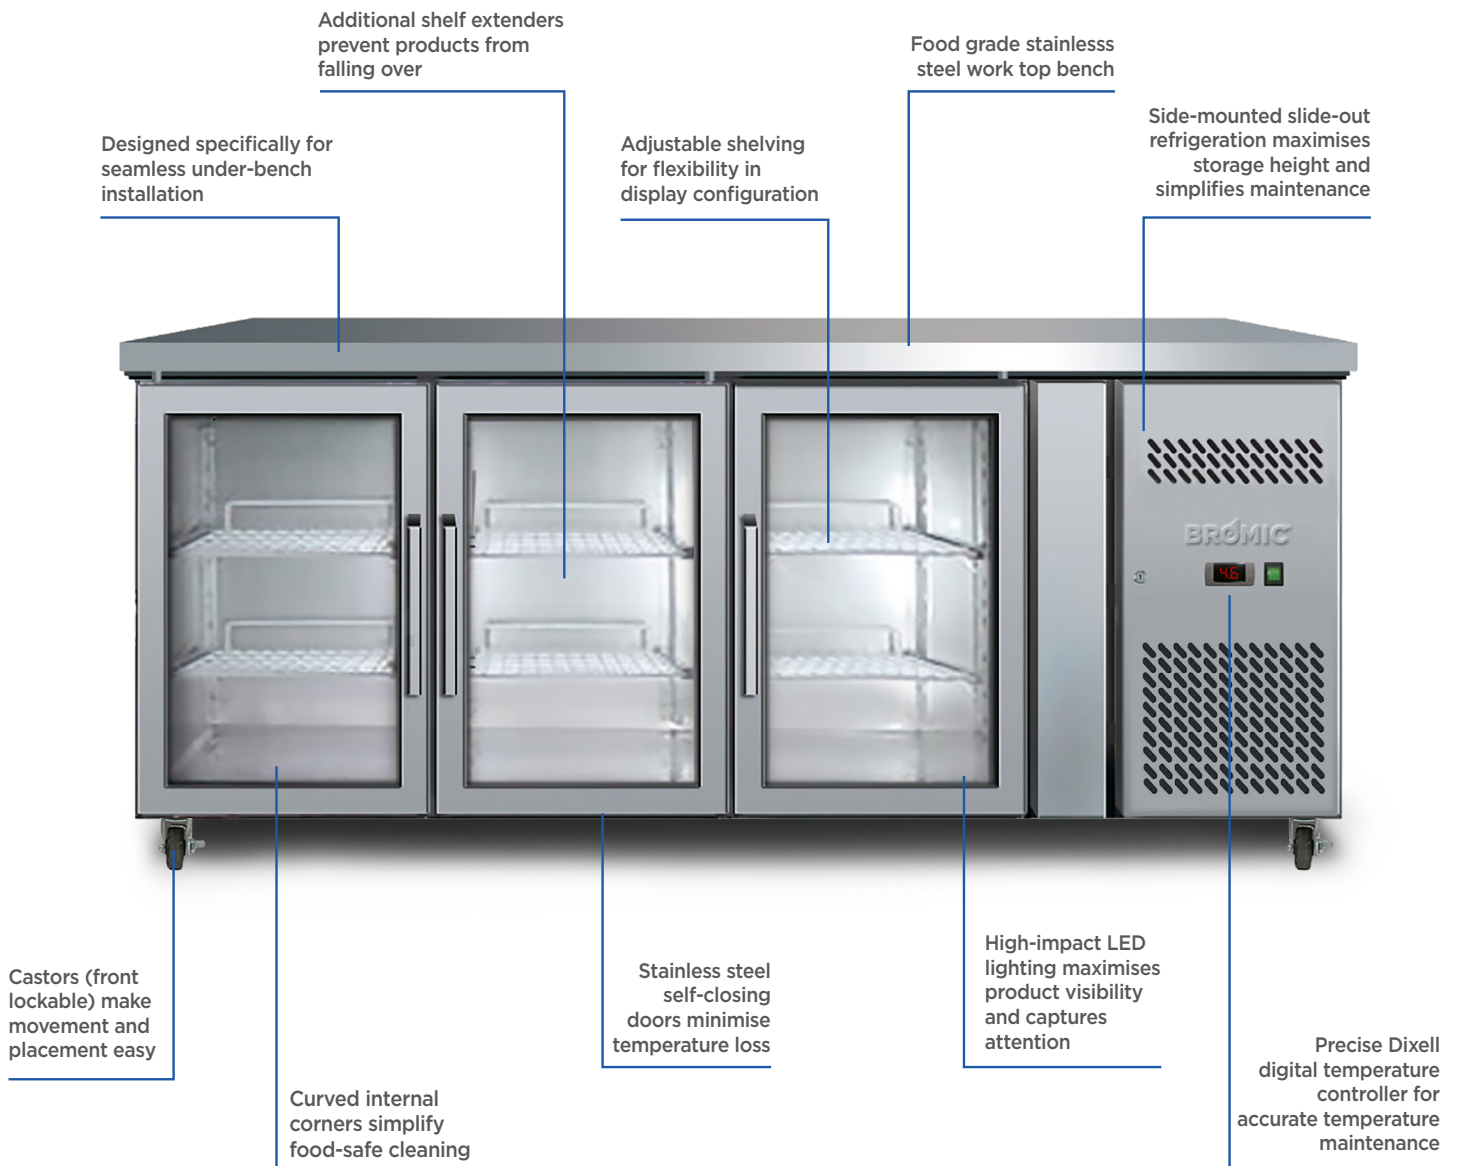

UBC1795GD-NR | Underbench Glass Door Display Chiller 417L LED

Bar Chillers & Freezers

UBC1795GD-NR

**UNDERBENCH
GLASS DOOR DIS-
PLAY CHILLER 417L
LED**

UBC1795GD-NR | Underbench Glass Door Display Chiller 417L LED

Bar Chillers & Freezers

SPECIFICATIONS

Part Number	3735211-NR	Door Swing Dimension	371mm
Capacity	417L	Total Depth of Door Open	1071mm
Temperature Range	1°C to 5°C	Door Shape	Hinged
Max Ambient Temp.	32°C	Self-Closing Door	Yes
Energy Consumption	4.75Kwh/24h	Door Lock	No
Current	2A	No. of Doors	3
Gross Weight	162kg	Temp. Controller	Digital
Packaged Dimensions	1825 x 730 x 910 mm	Castors	Yes, Legs available
Refrigerant	R600a	No. of Shelves inc. Base	3x3
Plug Supplied	Yes, 1 x 10A, 2.5m cord length	Shelves Dimensions	333(w) x 530(d) mm
Plug Location	Bottom Right	Narrow-Gauge Shelving	Yes
Main Light	LED	Colour	Stainless Steel
Door Type	Glass	Warranty	2 Years, Parts & Labour
		Warranty Service	Bromic Extra Care

DIMENSIONS

External (mm)	
Width	1795
Depth	700
Height	850
Internal (mm)	
Width	1337
Depth	530
Height	589

All information is correct at the time of publication. BROMIC PTY Ltd reserve the right to alter specifications without notice.