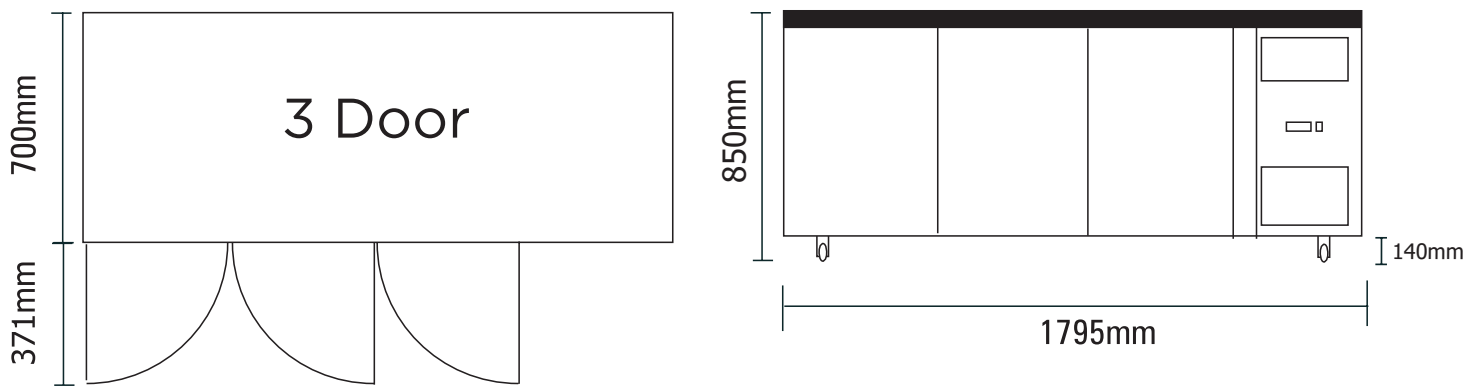

UBC1795GD-NR | Underbench Glass Door Display Chiller 417L LED

Bar Chillers & Freezers

UBC1795GD-NR

**UNDERBENCH
GLASS DOOR DIS-
PLAY CHILLER 417L
LED**

UBC1795GD-NR | Underbench Glass Door Display Chiller 417L LED

Bar Chillers & Freezers

SPECIFICATIONS

Part Number	3735211-NR	Door Swing Dimension	371mm
Capacity	417L	Total Depth of Door Open	1071mm
Temperature Range	1°C to 5°C	Door Shape	Hinged
Max Ambient Temp.	32°C	Self-Closing Door	Yes
Energy Consumption	4.75Kwh/24h	Door Lock	No
Current	2A	No. of Doors	3
Gross Weight	162kg	Temp. Controller	Digital
Packaged Dimensions	1825 x 730 x 910 mm	Castors	Yes, Legs available
Refrigerant	R600a	No. of Shelves inc. Base	3x3
Plug Supplied	Yes, 1 x 10A, 2.5m cord length	Shelves Dimensions	333(w) x 530(d) mm
Plug Location	Bottom Right	Narrow-Gauge Shelving	Yes
Main Light	LED	Colour	Stainless Steel
Door Type	Glass	Warranty	2 Years, Parts & Labour
		Warranty Service	Bromic Extra Care

DIMENSIONS

External (mm)	
Width	1795
Depth	700
Height	850
Internal (mm)	
Width	1337
Depth	530
Height	589

All information is correct at the time of publication. BROMIC PTY Ltd reserve the right to alter specifications without notice.