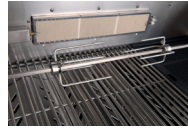

6 Burner Built-In + Hood BARBECUE

PRODUCT CODE: **EAL1200RBQBL**

304 Grade
Stainless Steel Tubes

Rotisserie set +
infrared rear burner

Internal Lights

Control knob blue
lighting

FEATURES:

- + 6 gas burner unit with rear burner
- + 1 infrared rear burner
- + Rotisserie set & 10 amp plug in motor
- + Black powder coated finish
- + 304 grade stainless steel tube burners
- + 430 grade stainless steel flame tamers
- + Ceramic infrared rear burner
- + 2 cast iron cooking grills
- + 1 Reversible cast iron griddle plate
- + 1 stainless steel warming rack
- + Easy removable drip tray
- + Push button battery ignition
- + Control knob blue lighting
- + Side heat deflectors (for built-in use)
- + LPG jets fitted
- + Natural gas conversion (Optional)
- + BBQ cover included

SPECIFICATIONS:

Cooking Area Dim.	W960mm x D455mm
Lid Type	Hood
No. of Burners	6
Plate and Grill	Cast Iron
Weight	69.0kg gross / 62.0kg net
Total Gas Consumption	90.5 MJ/h LPG / 79.0 MJ/h natural
Main Burners Gas Consumption	13.0 MJ/h LPG / 11.0 MJ/h natural
Infrared Burner	12.5 MJ/h LPG / 13.0 MJ/h natural