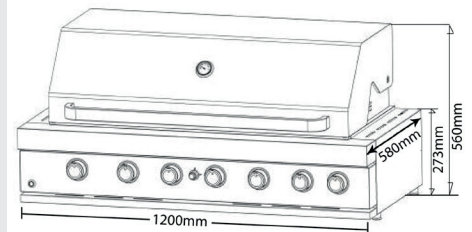

PRODUCT DIMENSIONS

INSTALLATION INFORMATION

Warning: These BBQ's are only to be used outdoors, they must not be used indoors. If storing indoors, remove the gas cylinder. The BBQ can be used/installed in an alfresco area in accordance with the following: Alfresco area must comply with the definition of an outdoor area in AS4557:2004 clause 1.2.46 - Natural gas BBQ's must be installed only by an authorized person- Clearances to combustible materials must be maintained. - If installed below a rangehood, the minimum distance from the cooking grid/plate to the rangehood is 1200mm - Refer to instruction manual for further details.

ACCESSORY INFORMATION

Natural gas jets kit code: EALNGCK
(set of natural gas jets to be ordered separately)

IMPORTANT INFORMATION

For natural gas conversion, please refer to Instruction manual and must be installed by an authorised person. Propane gas bottle not included.