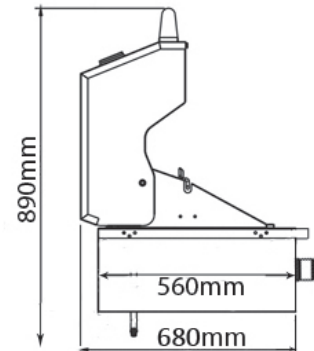

PRODUCT DIMENSIONS

INSTALLATION INFORMATION

Warning: These BBQ's are only to be used outdoors, they must not be used indoors. If storing indoors, remove the gas cylinder. The BBQ can be used/installed in an alfresco area in accordance with the following: Alfresco area must comply with the definition of an outdoor area in AS4557:2004 clause 1.2.46 - Natural gas BBQ's must be installed only by an authorized person- Clearances to combustible materials must be maintained. - If installed below a rangehood, the minimum distance from the cooking grid/plate to the rangehood is 1200mm - Refer to instruction manual for further details.

ACCESSORY INFORMATION

Natural gas jets kit code: EALNGCK
(set of natural gas jets to be ordered separately)

IMPORTANT INFORMATION

For natural gas conversion, please refer to Instruction manual and must be installed by an authorised person. Propane gas bottle not included.