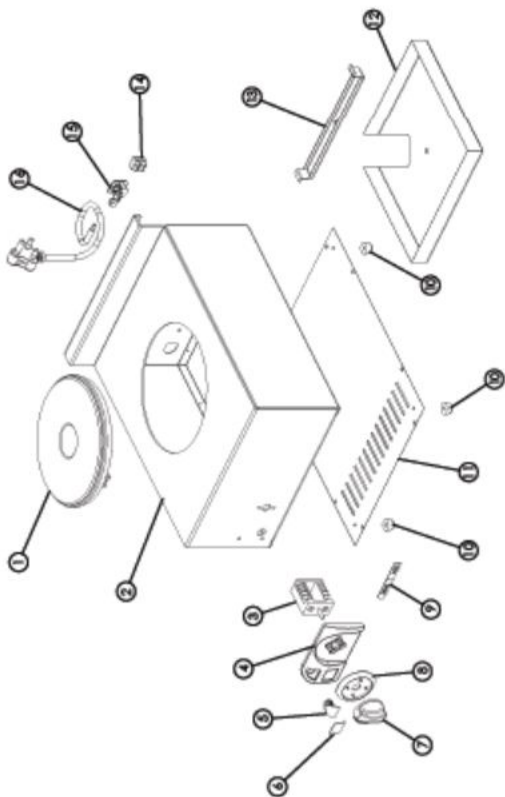

**EXPLODED DIAGRAM  
SINGLE STOVE  
MODEL: STA0001 R02**

**MODEL:SINGLE STOVE**  
**MODEL CODE : STA0001 R02**

<b>Part No.</b>	<b>Description</b>
1	220mm SOLID HOT PLATE
2	BODY ASSEMBLY
3	7 STAGE SELECTOR SWITCH
4	CONTROL PANEL FACIA
5	PILOT LIGHT
6	CONTROL PANEL INSERT
7	CONTROL KNOB
8	BEZEL
9	ANVIL AXIS LOGO
10	SMALL RUBBER FOOT
11	BOTTOM COVER
12	LARGE PLATE CLAMP
13	LARGE HEAT SHIELD
14	POLYAMIDE TERMINAL BLOCK
15	STRAIN RELIEF
16	POWER CORD