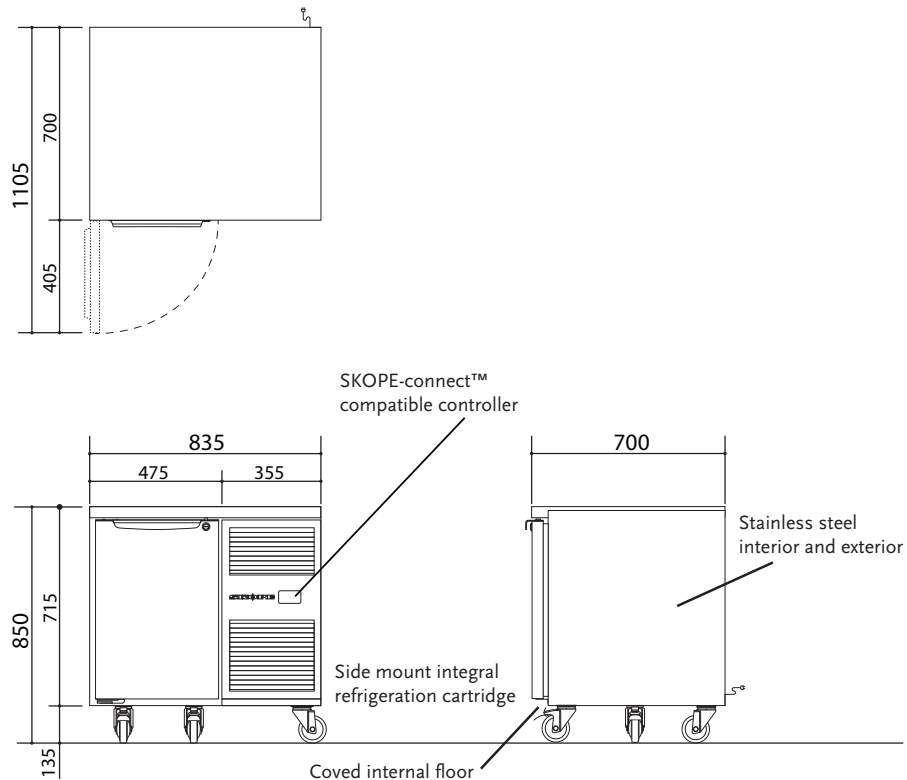

Cabinet

Type	Underbench		
Finish	304 AISI stainless steel		
Insulation	Type	PU foam	
	Thickness (mm)	50	
	Blowing Agent	Cyclo-iso pentane (C5H10/C5H12)	
Doors	Type	Solid swing door (barrel lock)	
	Opening Size	Height (mm)	555
Width (mm)		355	
Shelving	Two 304 stainless steel wire shelves 2 x shelf (330W x 540 [TBC]D)		
Gastronorm	Size	1/1	
Lighting*	1 x 400 mm, 4W LED light (door-activated)		

Dimensions†

	External	Internal	Packed
Width (mm)	835	360	TBC
Depth (mm)	700	580	TBC
Height (mm)	850 (standard castors)		
	860 to 900 (legs) 715 (plinth mount)	605	TBC
Weight (kg)	50 [TBC]		TBC
Gross Volume (L)	126		
Footprint (m²)	0.58		

Ventilation (mm)

Top	Sides	Rear
Not required	Not required	Not required

Dimensional Tolerances

† Allow for dimensional tolerances when installing the cabinet(s).

Linear dimensions	Single cabinet		Multiple cabinets	
			At each joint	At each end wall
Less than 1 metre	±5 mm		±5 mm	+15 mm
More than 1 metre	-5 mm to +10 mm		-5 mm to +10 mm	+15 mm

Performance

Product Temperature Range (°C)	1 to 4 (adjustable* from -2 to +15)	
Maximum Ambient Temperature (°C)	40	
Sound Level (dB(A))	Standard	TBC
	Hush Mode*	TBC

Greenhouse and Energy Minimum Standards (GEMS)

Star Rating	TBC
Product Temperature Class	5M1 (-1 to 5°C)
Total Energy Consumption	TBC kWh/24 h
Annual Running Costs	$TBC (@ $0.30/kWh)

Electrical

Supply	220-240 volts a.c., 50 Hz, single phase supply
Cord	2 m power cord with 3-pin, 10 amp plug
Current draw (A)	2.0

Refrigeration

Controller	SCS Connect (SKOPE-connect™ compatible)		
System Type	Removable cartridge		
Cartridge Weight (kg)	30		
Refrigerant/Charge	R290/80 g		
Nominal Capacity (W)	TBC		
Heat Rejection (W)	Average	TBC	Peak TBC
Defrost Type	TBC		
Drainage	No plumbing required		

* Accessible via the free SKOPE-connect™ app.

PG11.UBR.1.SD.RH
on the SKOPE website