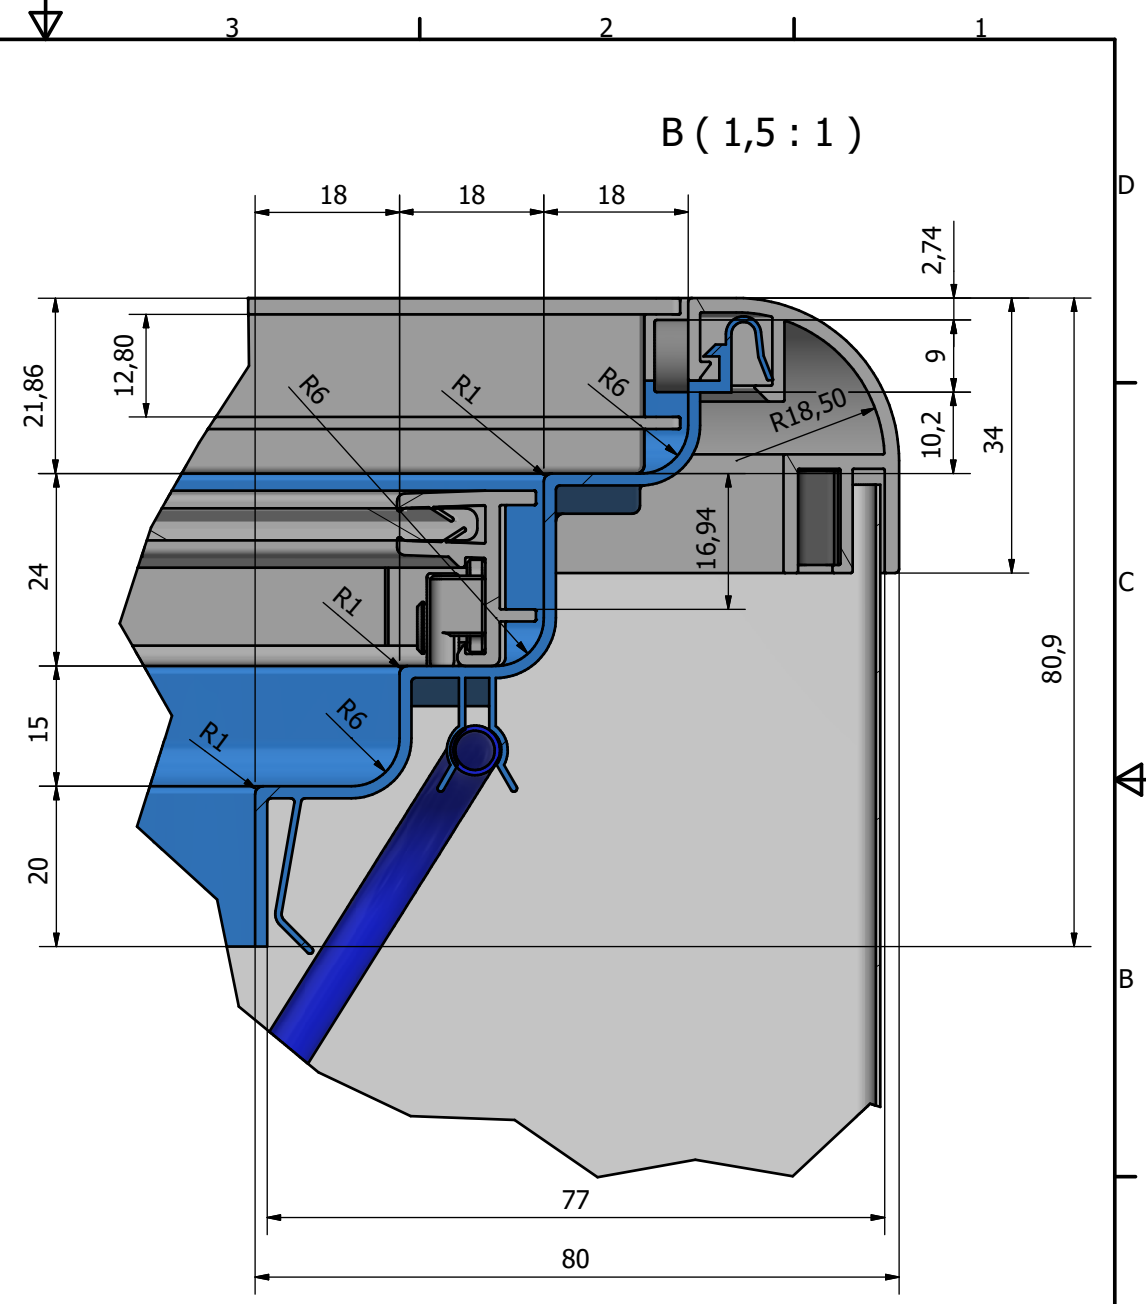

Designed by Marina Pedersen	Checked by	Approved by	Date	Date 04-01-2019	
Elcold Aps			NOVA 35		
			Måltegning	Edition	Sheet 1 / 2

A-A (1:5)

B (1,5 : 1)

Designed by Marina Pedersen	Checked by	Approved by	Date	Date 04-01-2019	
Elcold Aps			NOVA 35		
			Måltegning	Edition	Sheet 2 / 2