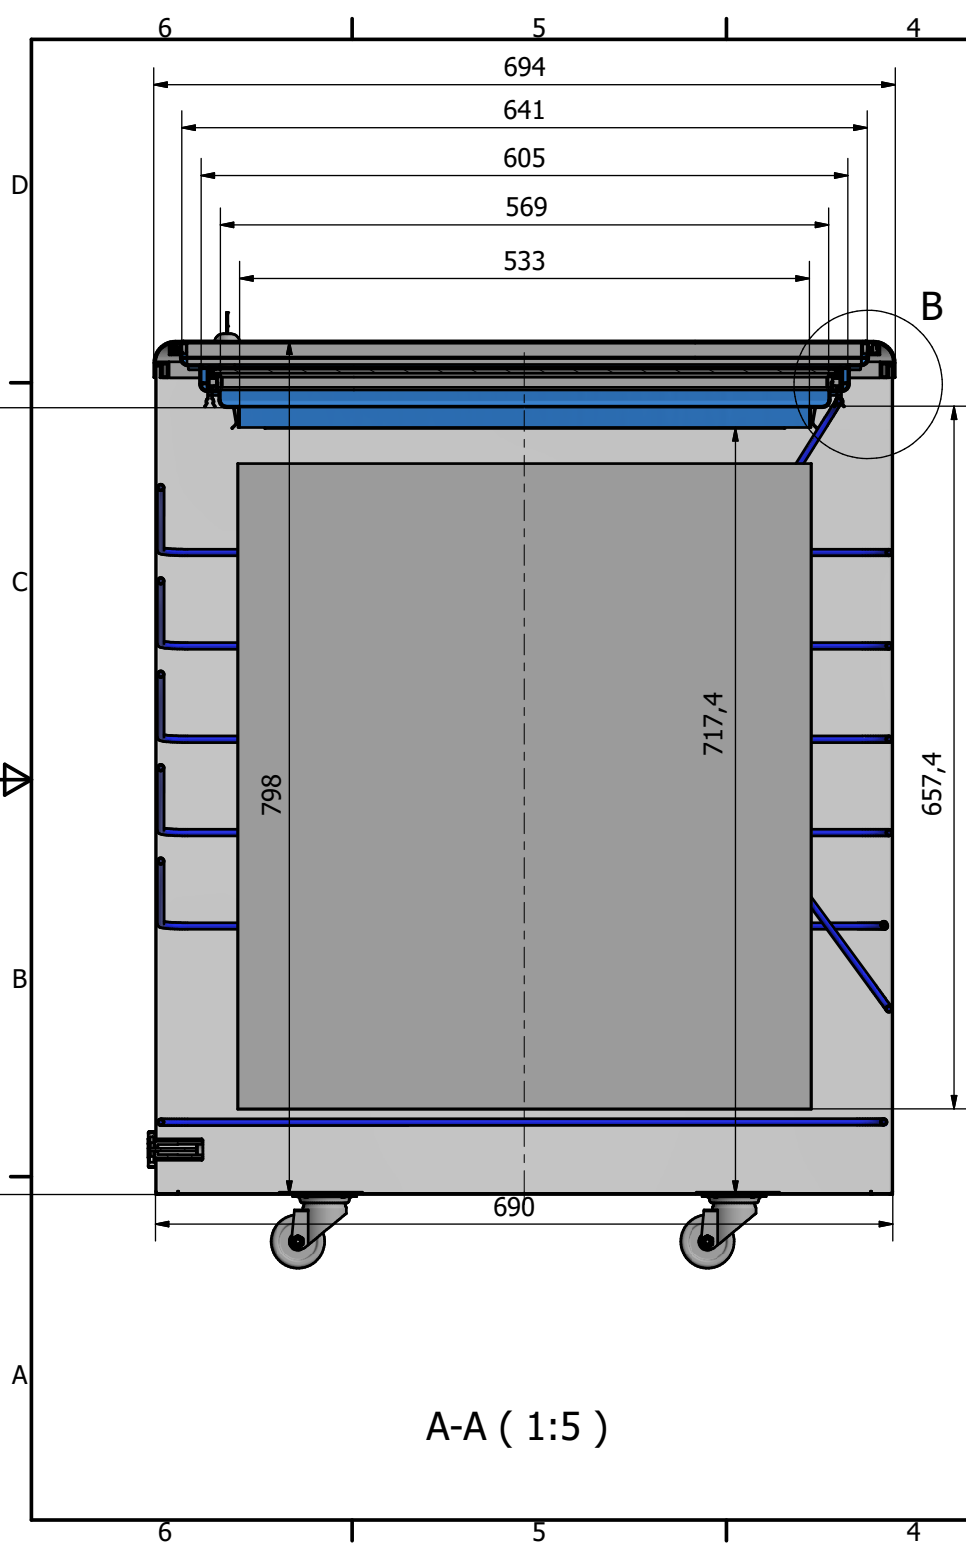

Designed by Marina Pedersen	Checked by	Approved by	Date	Date 04-01-2019	
Elcold Aps			NOVA 35		
			Måltegning	Edition	Sheet 1 / 2

A-A (1:5)

B (1,5 : 1)

Designed by Marina Pedersen	Checked by	Approved by	Date	Date 04-01-2019	
Elcold Aps			NOVA 35		
			Måltegning	Edition	Sheet 2 / 2