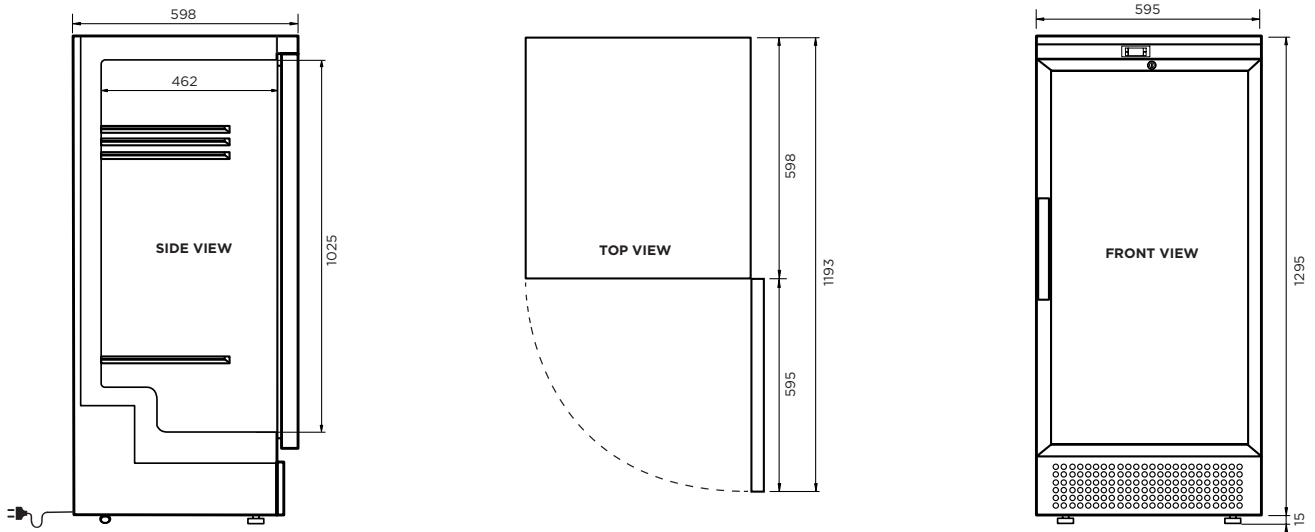

Double-glazed door with self-closing mechanism minimises heat transfer

Min/Max temperature recording to track temperature fluctuations

## SPECIFICATIONS

Model Number	MED0220GD-NR
Part Number	3736217-NR
Volume	215L
Unit Weight	65kg
Packaged Weight	70kg
Temperature Range	+2°C to 8°C
Max Ambient Temperature	32°C
Climate Class	4M2
Energy Consumption	1.9kWh/24h
Refrigeration Capacity	235W
Air-Circulation	Fan-Forced
Refrigeration Capacity	R600a
Rated Current	1.18A
Electrical Voltage	220-240V
Frequency	50Hz
Power Supply	Single Phase
Power Plug	1 x 10A
Plug Location	Rear, bottom right
Colour	White
Internal Light	LED
No. of Doors	1

Door Type	Glass
Door Glass Type	Double glazed Low-E Glass + Argon Gas
Door Shape	Flat
Door Style	Hinged
Door Lock	Yes
Self-Closing Door	Yes
Door Swing Dimensions	590mm
Total Depth of Door Open	1190mm
No. of Shelves Incl. Base	4
Shelf Type	Adjustable
Shelf Dimensions	500(w) x 400(d) mm
Defrost System	Automatic
Temp. Controller	Digital
Castors	No, feet + rollers
Min/Max Temp Recorder	Yes
Temp Alarm	Yes
Door Alarm	Yes
Audible & Visual Alarm	Yes
Warranty	5 Years Bromic Extra Care Warranty - Labour and Parts

## DIMENSIONS

	External (mm)
Width	595
Depth	598
Height	1310
Internal (mm)	
Width	505
Depth	462
Height	1025
Packaged (mm)	
Width	665
Depth	685
Height	1480