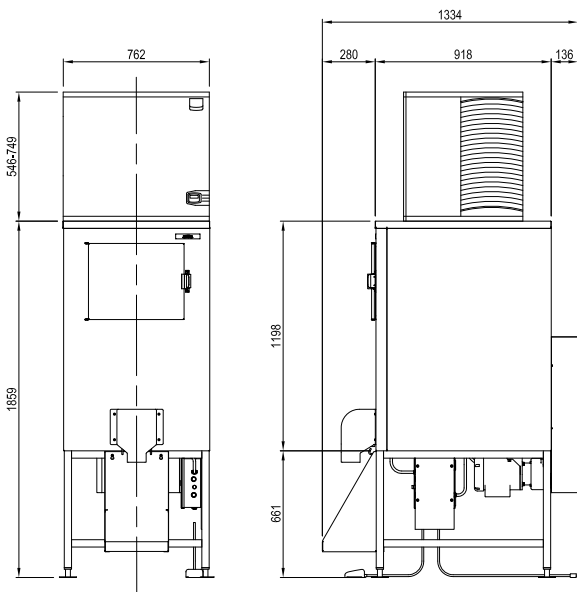

- 2 x stainless steel agitators for 1000 model
- Seamless one piece polyethylene liner 4.7mm thick
- 38mm foamed-in-place insulation for maximum ice preservation
- Standard 240V/1 phase power for dispenser
- Front access door to reach bridged ice for break up
- Safety interlock door switch prevents operation when door is open
- Adjustable stainless steel feet
- Stainless steel shelf for bagging ice
- 1220mm ice paddle supplied

Kloppenbergl Ice Dispenser							
DISP500				DISP1000			
Manitowoc Indigo™ Series Ice Machine							
	i-450	i-606	i-850	i-1000	i-1200	i-1400	i-1800
Ice Storage (kgs):	294				490		
Dispenser Power Requirements:	10A/1ph						
Ice Machine Power Requirements:	10A/1ph	15A/1ph			20A/1ph (hard wired)		25A/1ph (hard wired)
Total Height (mm):	2405		2532		2608	2483	2559
Total Width (mm):	762					1220	
Total Depth (mm):	1334						
Total weight exc ice (kg):	371	388	393	403	408	622	636