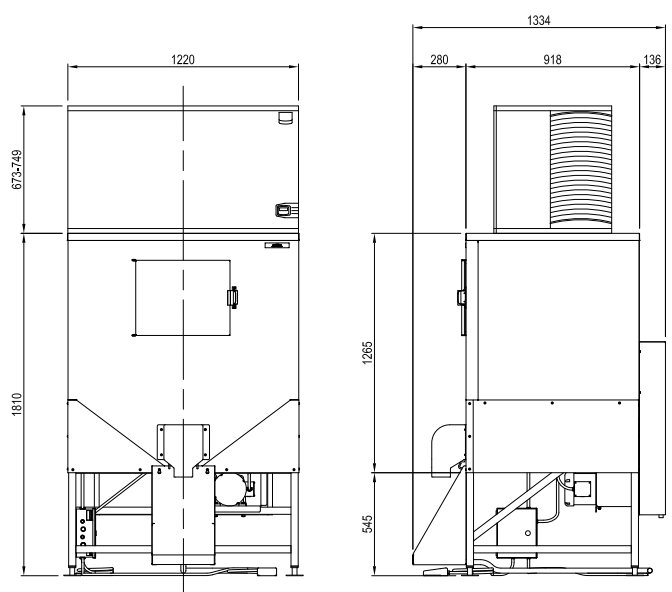

Dispenser 1000 with 48" Indigo™ ice machine

Ice machine and dispenser sold separately. The information supplied in this brochure is a guide only and is subject to change without notice.

EXCLUSIVELY DISTRIBUTED IN AUSTRALIA BY