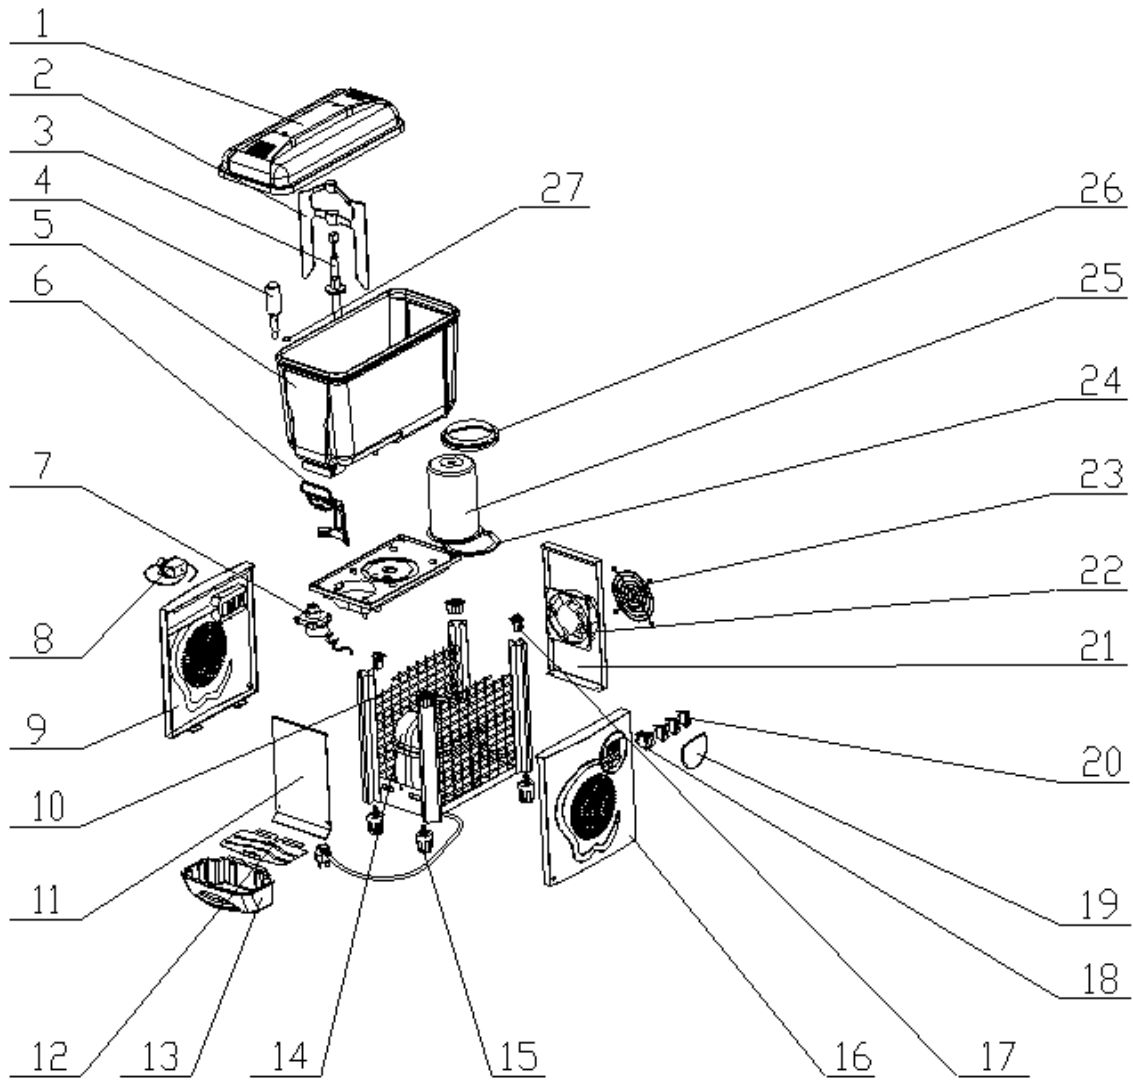

Spare Parts Listing JDA0001/JDA0002

Part number	Description
1	Cover
2	Mixing Paddle
3	Mixing pod
4	Stainless steel valve
5	High-density PC Bowl (Paddle system)
6	Tap lever
7	Mixing motor
8	Thermostat
9	ABS Side panel(Controller side)
10	Front panel
11	Lid of water tray
12	Water tray
13	Fan motor
14	Compressor
15	Condenser
16	Adjustable leg
17	ABS Side panel(Switch side)
18	Power switch SC767
19	Switch for mixing motor SC791
20	Cover for switches
21	Corner Plug
22	Back panel
23	Washer of Evaporator
24	Tank Evaporator
25	Gasket for bowl
26	Tap gasket

Electric Wiring Diagram