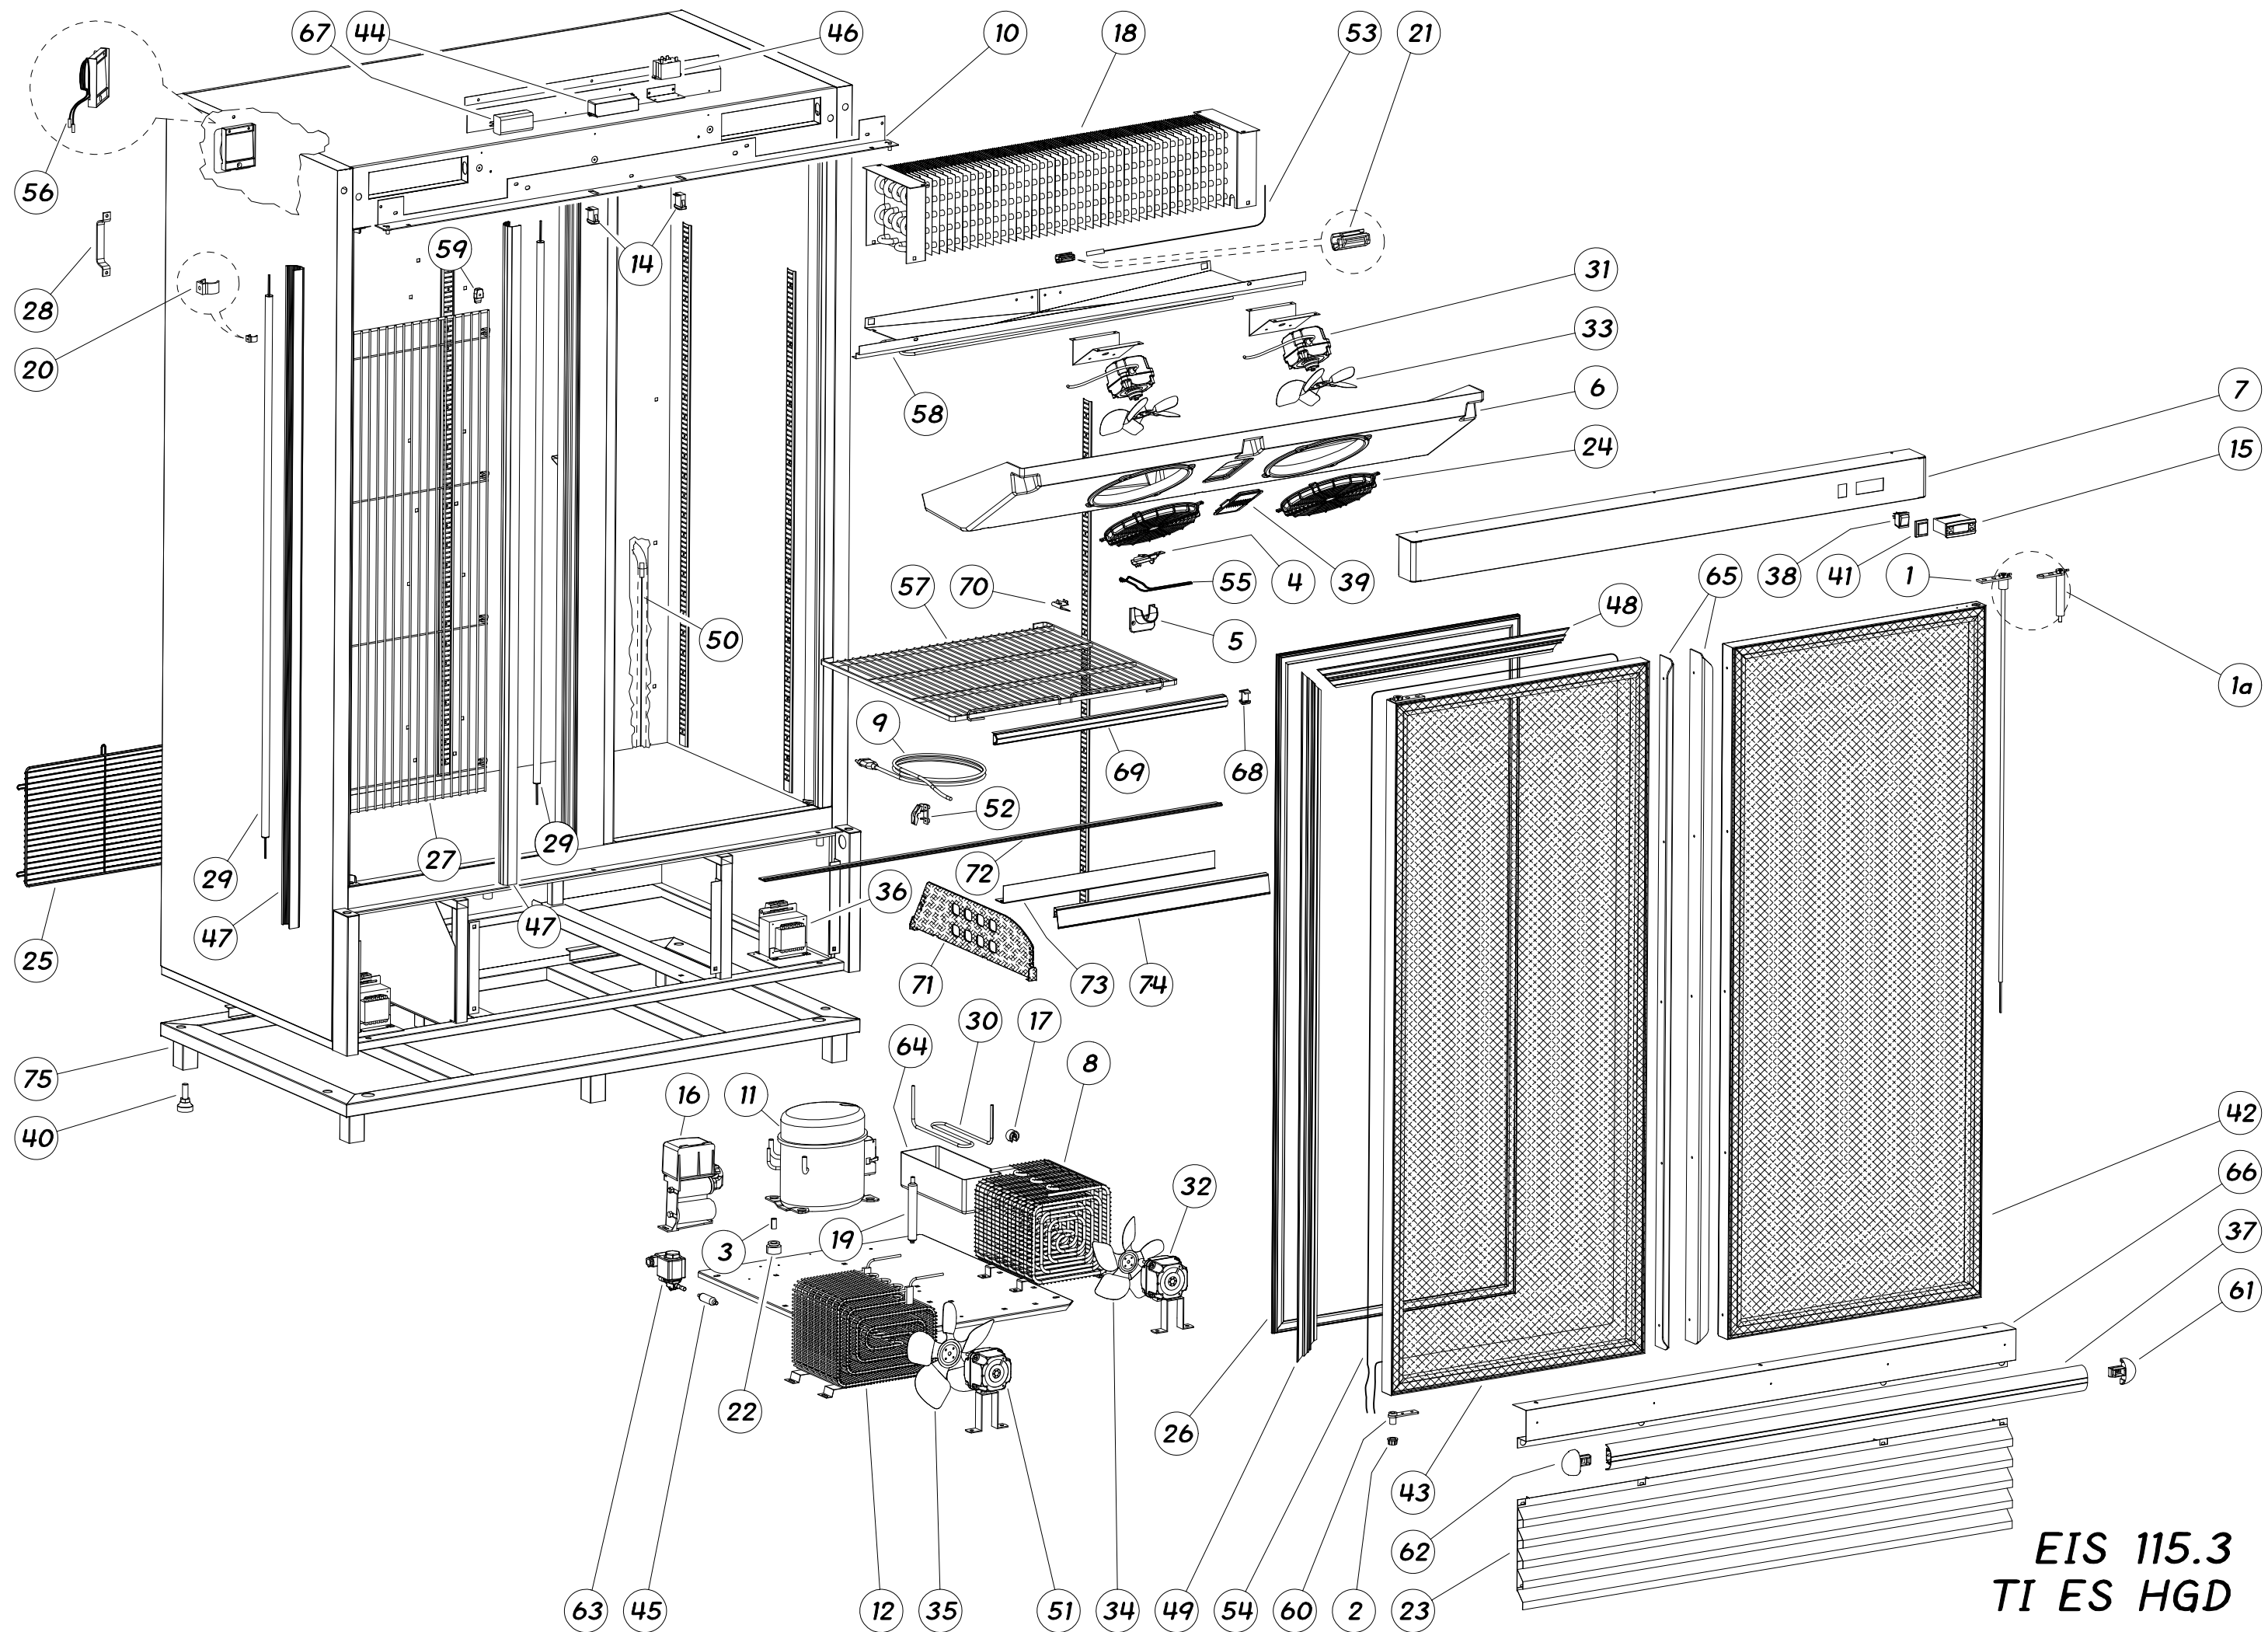

**EIS 115.3
TI ES HGD**