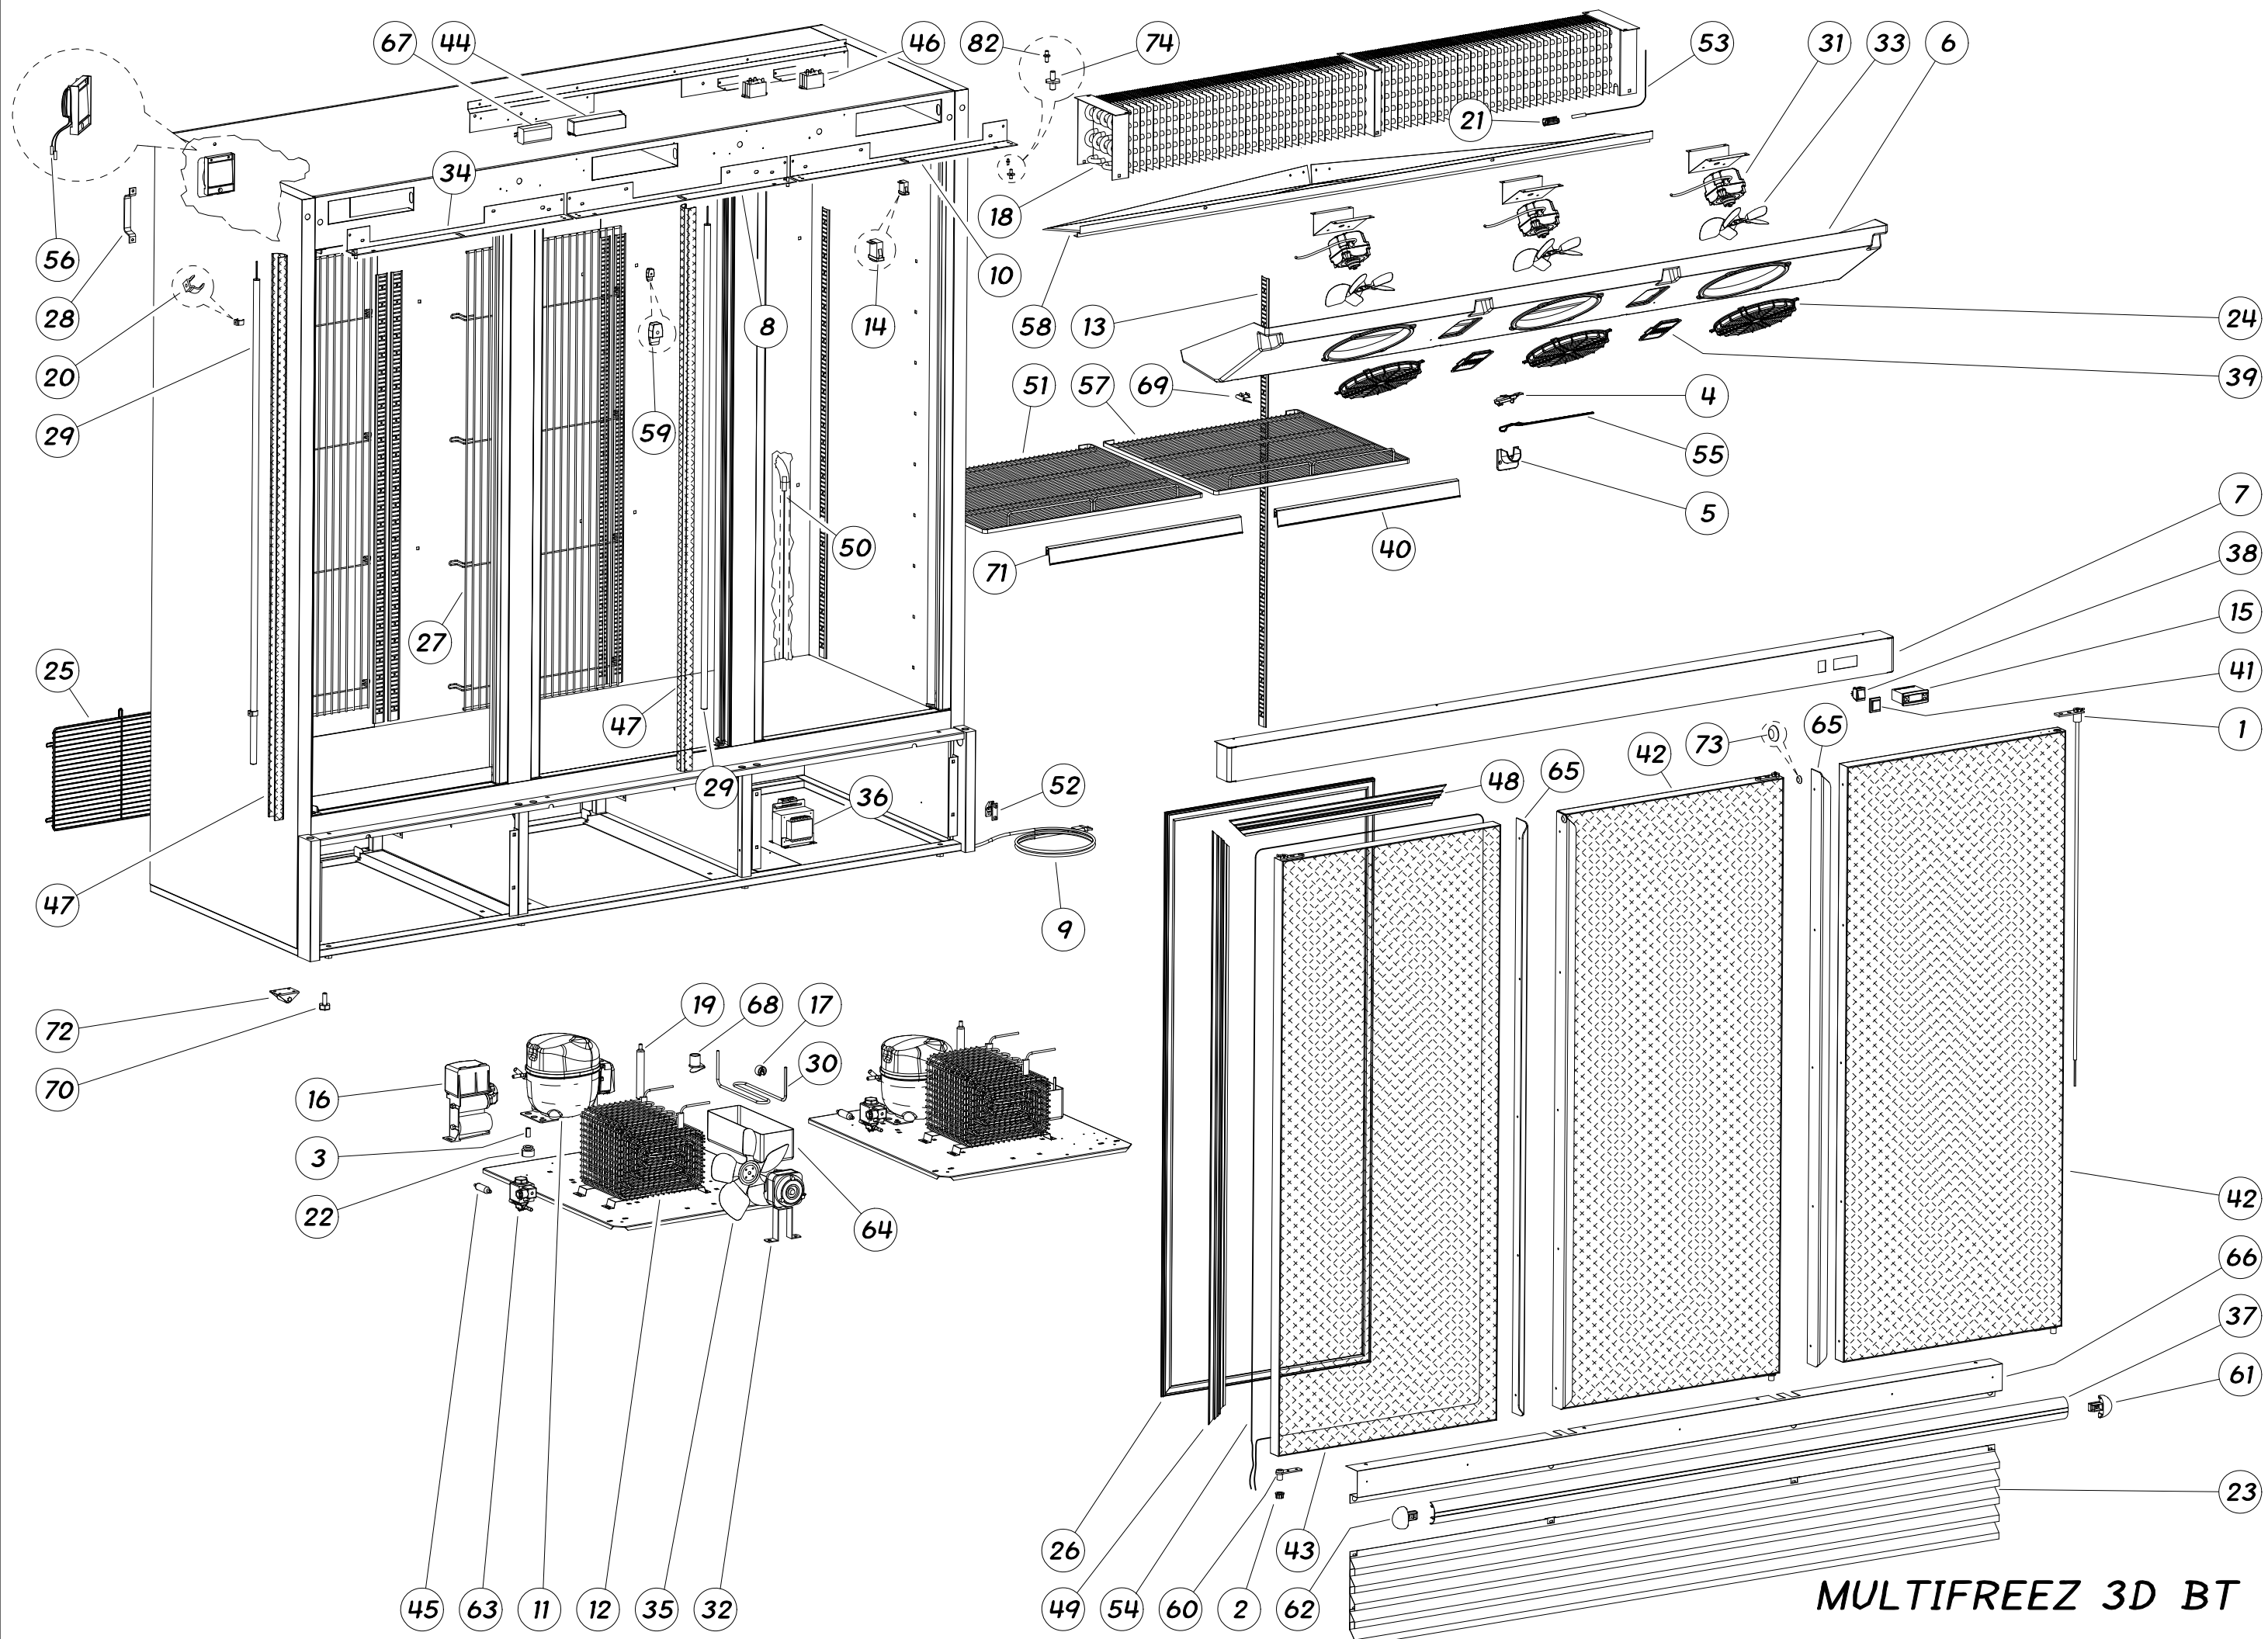

MULTIFREEZ 3D BT