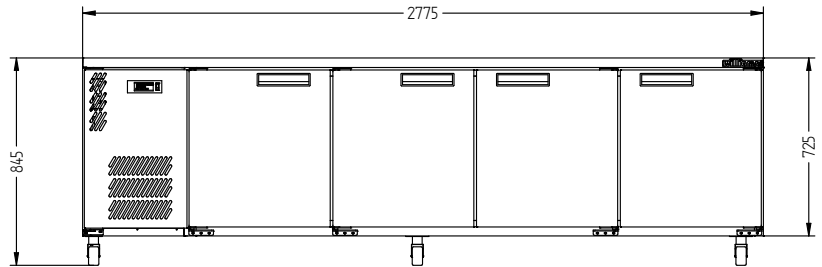

# HB4US

CATEGORY	GENERAL COUNTERS & BACK BARS
RANGE	<b>Boronia</b>
UNIT	REFRIGERATOR
TYPE	SELF CONTAINED
DOORS	4

## SPECIFICATIONS

CAPACITY LITRES	760
TEMPERATURE	1°C / 4°C
FRONT BREATHING	YES
DIMENSIONS - W X D X H (ON 120 MM H CASTORS) MM	2775 W x 650 D x 845 H
WEIGHT UNPACKED (KG)	180