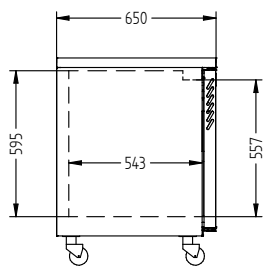

## SPECIFICATIONS

CAPACITY LITRES	760
TEMPERATURE	1°C / 4°C
FRONT BREATHING	YES
DIMENSIONS - W X D X H (ON 120 MM H CASTORS) MM	2775 W x 650 D x 845 H
WEIGHT UNPACKED (KG)	180