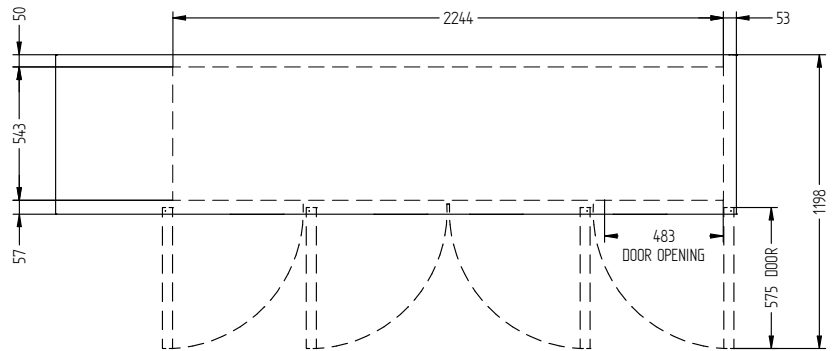

# HB4US

CATEGORY	GENERAL COUNTERS & BACK BARS
RANGE	<b>Boronia</b>
UNIT	REFRIGERATOR
TYPE	SELF CONTAINED
DOORS	4

## SPECIFICATIONS

CAPACITY LITRES	760
TEMPERATURE	1°C / 4°C
FRONT BREATHING	YES
DIMENSIONS - W X D X H (ON 120 MM H CASTORS) MM	2775 W x 650 D x 845 H
WEIGHT UNPACKED (KG)	180