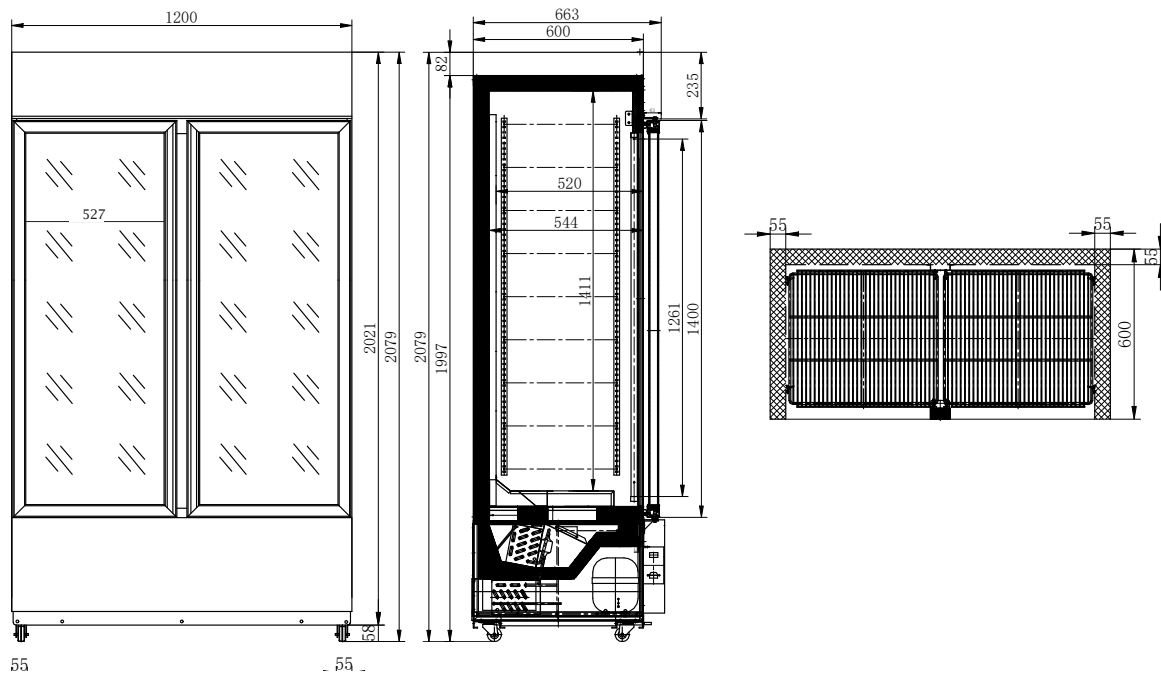

# Upright Display Fridge 960L - 2 Doors - Flat Glass - Cassette

| Vertical Display & Storage

5 adjustable shelves plus base to accommodate drinks and food items of various sizes

Suitable for storage of perishable drinks and food with 3M1 climate class

## Upright Display Fridge 960L - 2 Doors - Flat Glass - Cassette

| Vertical Display & Storage

### DIMENSIONS

	External (mm)
Width	1200
Depth	690
Height	2080
	Internal (mm)
Width	1090
Depth	545
Height	1465
	Packaged (mm)
Width	1270
Depth	755
Height	2112