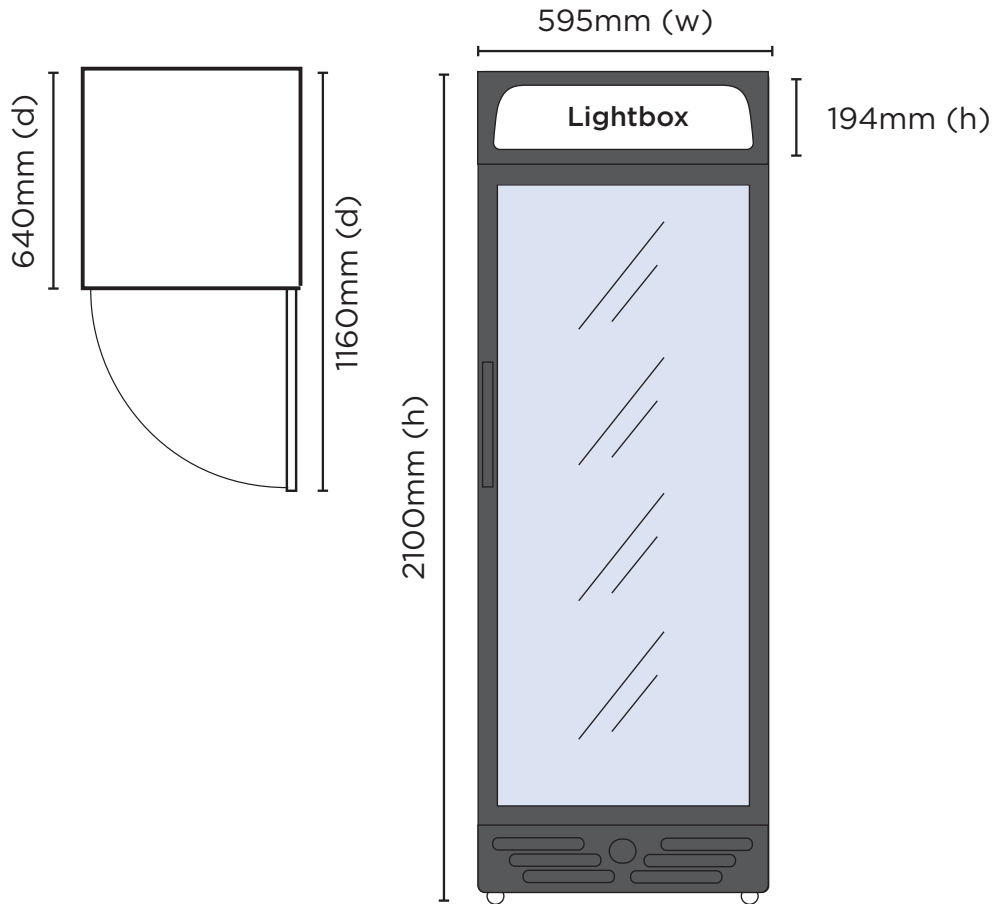

Flat Glass Door 372L Display Fridge

| Vertical Display & Storage

Flat Glass Door 372L Display Fridge

| Vertical Display & Storage

SPECIFICATIONS				DIMENSIONS	
Part Number	3736092-NR	Door Swing Dimension	600mm	External (mm)	
Capacity	372L	Total Depth of door open	1160mm	Width	595
Gross Weight	87kg	Door Type	Double glazed safety glass door	Depth	640
Temperature Range	+1 to +5°C	Door Shape	Flat	Height	2100
Max. Ambient Temp.	40°C	Self-Closing Door	Yes		
Climate Class	4 M1	Door Lock	No		
Energy Consumption	1.98 kWh/24h	No. of Doors	1		
GEMS Star Rating	9 stars	Temp. Controller	Analogue	Internal (mm)	
Current	2.7A	Castors	Yes	Width	505
Packaged Dimensions	665 x 685 x 2150 mm	No. of Shelves Incl. Base Per Door	6	Depth	462
Air-Circulation	Fan Forced	Shelves Dimensions	499(w) x 360(d) mm	Height	1555
Drainage Points	No Drainage Required	Colour	White with black details		
Refrigerant	R600a	Warranty	2 Years, Parts & Labour		
Charge	70g		Bromic Extra Care		
Plug Supplied	Yes, 1 x 10A				
Plug Location	Bottom Left				
Display Light Box	Yes				
Internal Light	LED				