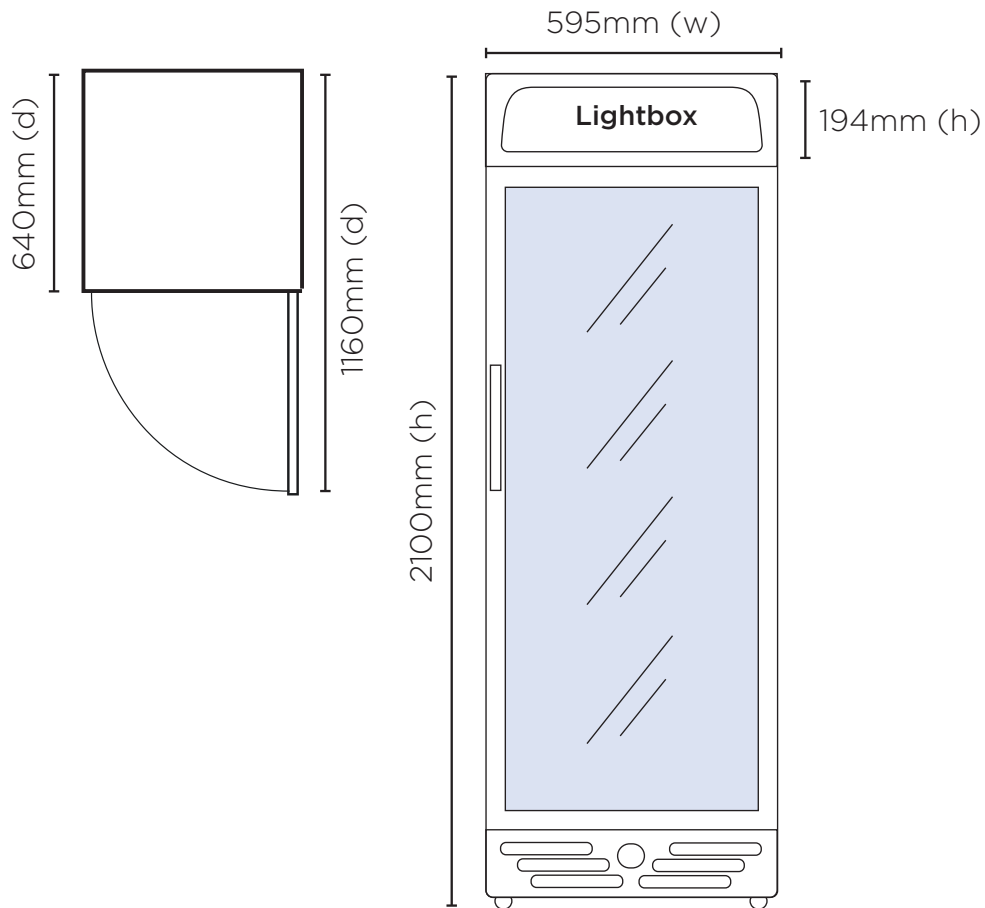

## Flat Glass Door 372L Display Fridge

| Vertical Display & Storage

## SPECIFICATIONS

Part Number	3736036-NR
Capacity	372L
Gross Weight	87kg
Temperature Range	+1 to +5°C
Max. Ambient Temp.	40°C
Climate Class	4 M1
Energy Consumption	1.98 kWh/24h
GEMS Star Rating	9 stars
Current	2.7A
Packaged Dimensions	665 x 685 x 2150 mm
Air-Circulation	Fan Forced
Drainage Points	No Drainage Required
Refrigerant	R600a
Charge	70g
Plug Supplied	Yes, 1 x 10A
Plug Location	Bottom Left
Display Light Box	Yes
Internal Light	LED

Door Swing Dimension	600mm
Total Depth of door open	1160mm
Door Type	Double glazed safety glass door
Door Shape	Flat
Self-Closing Door	Yes
Door Lock	No
No. of Doors	1
Temp. Controller	Analogue
Castors	Yes
No. of Shelves Incl. Base Per Door	6
Shelves Dimensions	499(w) x 360(d) mm
Colour	White with silver trim
Warranty	2 Years, Parts & Labour Bromic Extra Care

## DIMENSIONS

External (mm)	
Width	595
Depth	640
Height	2100
Internal (mm)	
Width	505
Depth	462
Height	1555