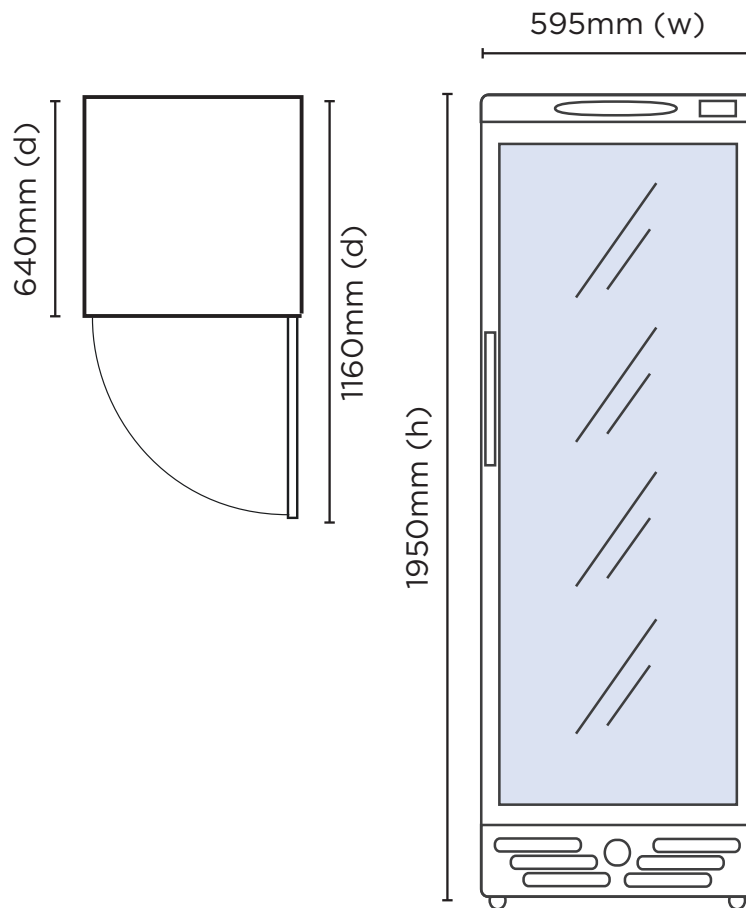

## Flat Glass Door 372L Display Fridge

| Vertical Display & Storage

# Flat Glass Door 372L Display Fridge

| Vertical Display & Storage

SPECIFICATIONS				DIMENSIONS	
Part Number	3736035-NR	Door Swing Dimension	600mm	<b>External (mm)</b>	
Capacity	372L	Total Depth of door open	1160mm	<b>Width</b>	595
Gross Weight	81kg	Door Type	Double glazed safety glass door	<b>Depth</b>	640
Temperature Range	+1 to +5°C	Door Shape	Flat	<b>Height</b>	1950
Max. Ambient Temp.	40°C	Self-Closing Door	Yes		
Climate Class	4 M1	Door Lock	No		
Energy Consumption	1.98 kWh/24h	No. of Doors	1		
GEMS Star Rating	9 stars	Temp. Controller	Analogue	<b>Internal (mm)</b>	
Current	2.7A	Castors	Yes	<b>Width</b>	505
Packaged Dimensions	665 x 685 x 2010 mm	No. of Shelves Incl. Base Per Door	6	<b>Depth</b>	462
Air-Circulation	Fan Forced	Shelves Dimensions	499(w) x 360(d) mm	<b>Height</b>	1555
Drainage Points	No Drainage Required	Colour	White with silver trim		
Refrigerant	R600a	Warranty	2 Years, Parts & Labour		
Charge	70g		Bromic Extra Care		
Plug Supplied	Yes, 1 x 10A				
Plug Location	Bottom Left				
Display Light Box	No				
Internal Light	LED				