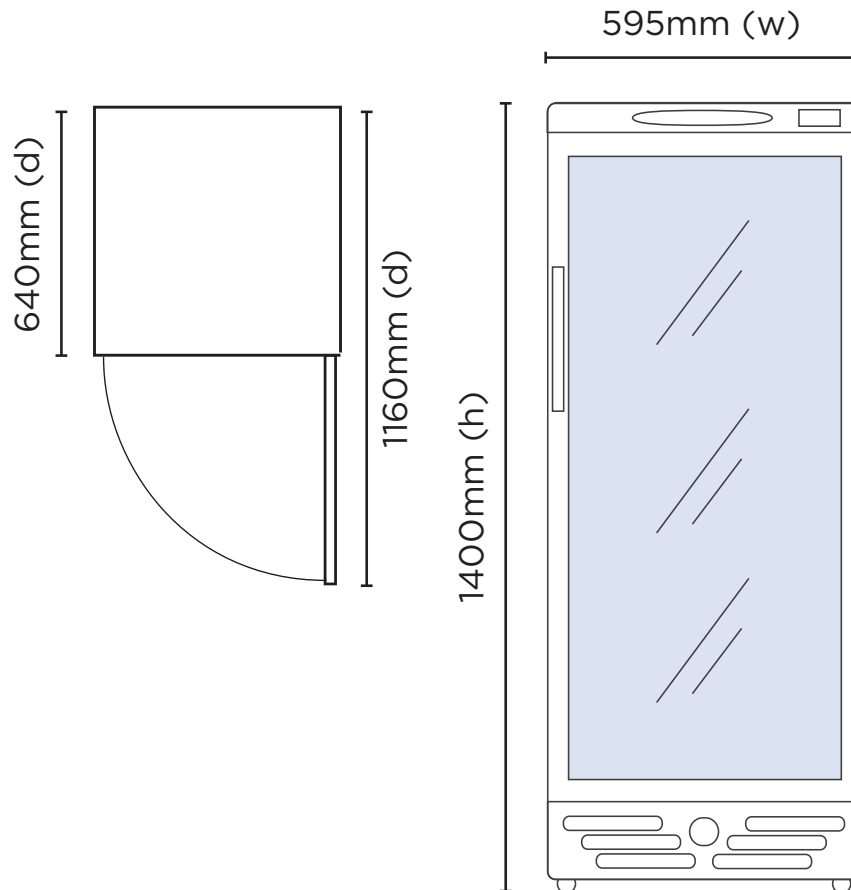

Flat Glass Door 215L Display Fridge

| Vertical Display & Storage

Flat Glass Door 215L Display Fridge

| Vertical Display & Storage

SPECIFICATIONS

Part Number	3736033-NR
Capacity	215L
Gross Weight	63kg
Temperature Range	+1 to +5°C
Max. Ambient Temp.	40°C
Climate Class	4 M1
Energy Consumption	1.9 kWh/24h
GEMS Star Rating	9 stars
Current	2A
Packaged Dimensions	665 x 685 x 1480 mm
Air-Circulation	Fan Forced
Drainage Points	No Drainage Required
Refrigerant	R600a
Charge	70g
Plug Supplied	Yes, 1 x 10A
Plug Location	Bottom Left
Display Light Box	No
Internal Light	LED

Door Swing Dimension	600mm
Total Depth of door open	1160mm
Door Type	Double glazed safety glass door
Door Shape	Flat
Self-Closing Door	Yes
Door Lock	No
No. of Doors	1
Temp. Controller	Analogue
Castors	Yes
No. of Shelves Incl. Base Per Door	4
Shelves Dimensions	499(w) x 360(d) mm
Colour	White with silver trim
Warranty	2 Years, Parts & Labour Bromic Extra Care

DIMENSIONS

	External (mm)
Width	595
Depth	640
Height	1400
	Internal (mm)
Width	505
Depth	462
Height	1025