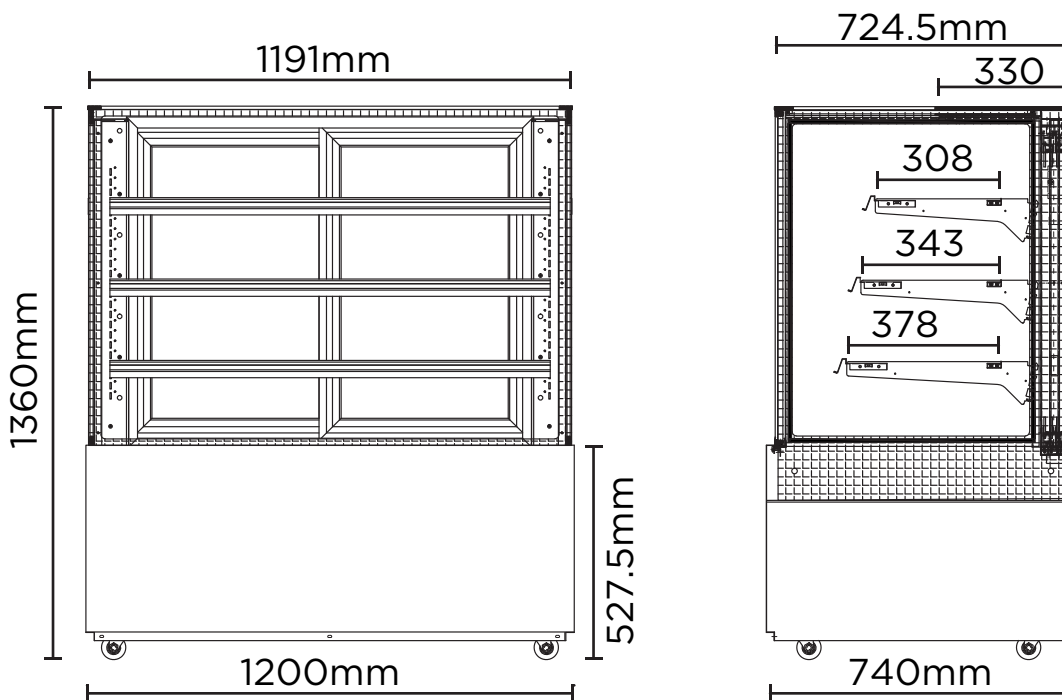

Cake Display 1200mm - 4 Tier

| Food Displays

Cake Display 1200mm - 4 Tier

| Food Displays

SPECIFICATIONS				DIMENSIONS	
Part Number	3736309-NR	Plug Location	Rear, Bottom Right	External (mm)	
Volume	542L	Internal Light	LED	Width	1200
Unit Weight	282kg	No. of Doors	2	Depth	740
Packaged Weight	292kg	Door Type	Glass	Height	1360
Adjustable Temp. Range	+1°C to +5°C	Door Glass Type	Double Glazed	Internal (mm)	
Max. Ambient Temp. Range	32°C	Door Style	Sliding	Width	1174
Climate Class	3M1	Self-Closing Door	No	Depth	647
Energy Consumption	14.87kWh/24h	No. of Shelves Incl. Base Per Door	4	Height	828
GEMS Star Rating	4 Stars	Shelves Type	Adjustable	Internal (mm)	
Refrigeration Capacity	1000W	Shelf Dimensions	1117(w) x 307(d), 1117(w) x 342(d), 1117(w) x 377(d) mm	Width	1300
Refrigerant	R290	Temp. Controller	Digital	Depth	850
Rated Current	4.2A	Castors	Yes	Height	1510
Electrical Voltage	220-240V	Warranty	2 Years, Parts & Labour Bromic Extra Care		
Frequency	50Hz				
Power Supply	Single Phase				
Power Plug	1 x 10A				