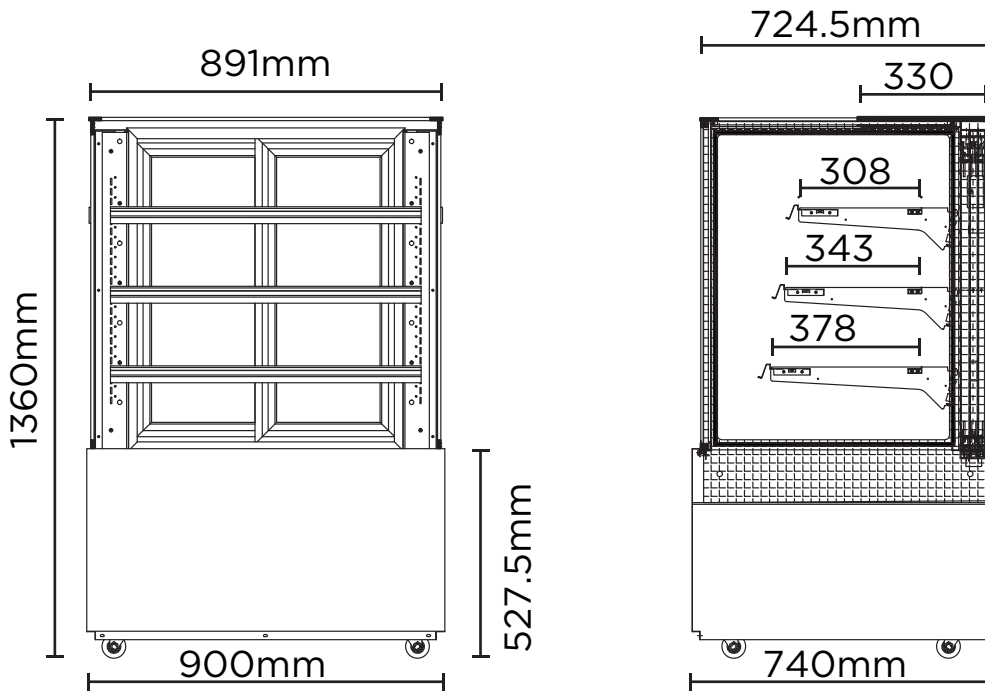

Ambient Food Display 900mm - 4 Tier

| Food Displays

Ambient Food Display 900mm - 4 Tier

| Food Displays

SPECIFICATIONS				DIMENSIONS	
Part Number	3736300	No. of Doors	2	External (mm)	
Volume	417L	Door Type	Glass	Width	900
Unit Weight	142kg	Door Glass Type	Single Glazed	Depth	740
Packaged Weight	152kg	Door Style	Sliding	Height	1360
Rated Current	0.2A	Self-Closing Door	No	Internal (mm)	
Electrical Voltage	220-240V	No. of Shelves Incl. Base Per Door	4	Width	874
Frequency	50Hz	Shelves Type	Adjustable	Depth	647
Power Supply	Single Phase	Shelf Dimensions	817(w) x 307(d) mm, 817(w) x 342(d) mm	Height	828
Power Plug	1 x 10A	Castors	Yes	Packaged (mm)	
Plug Location	Rear, Bottom Right	Warranty	2 Years, Parts & Labour Bromic Extra Care	Width	1000
Internal Light	LED			Depth	850
				Height	1510