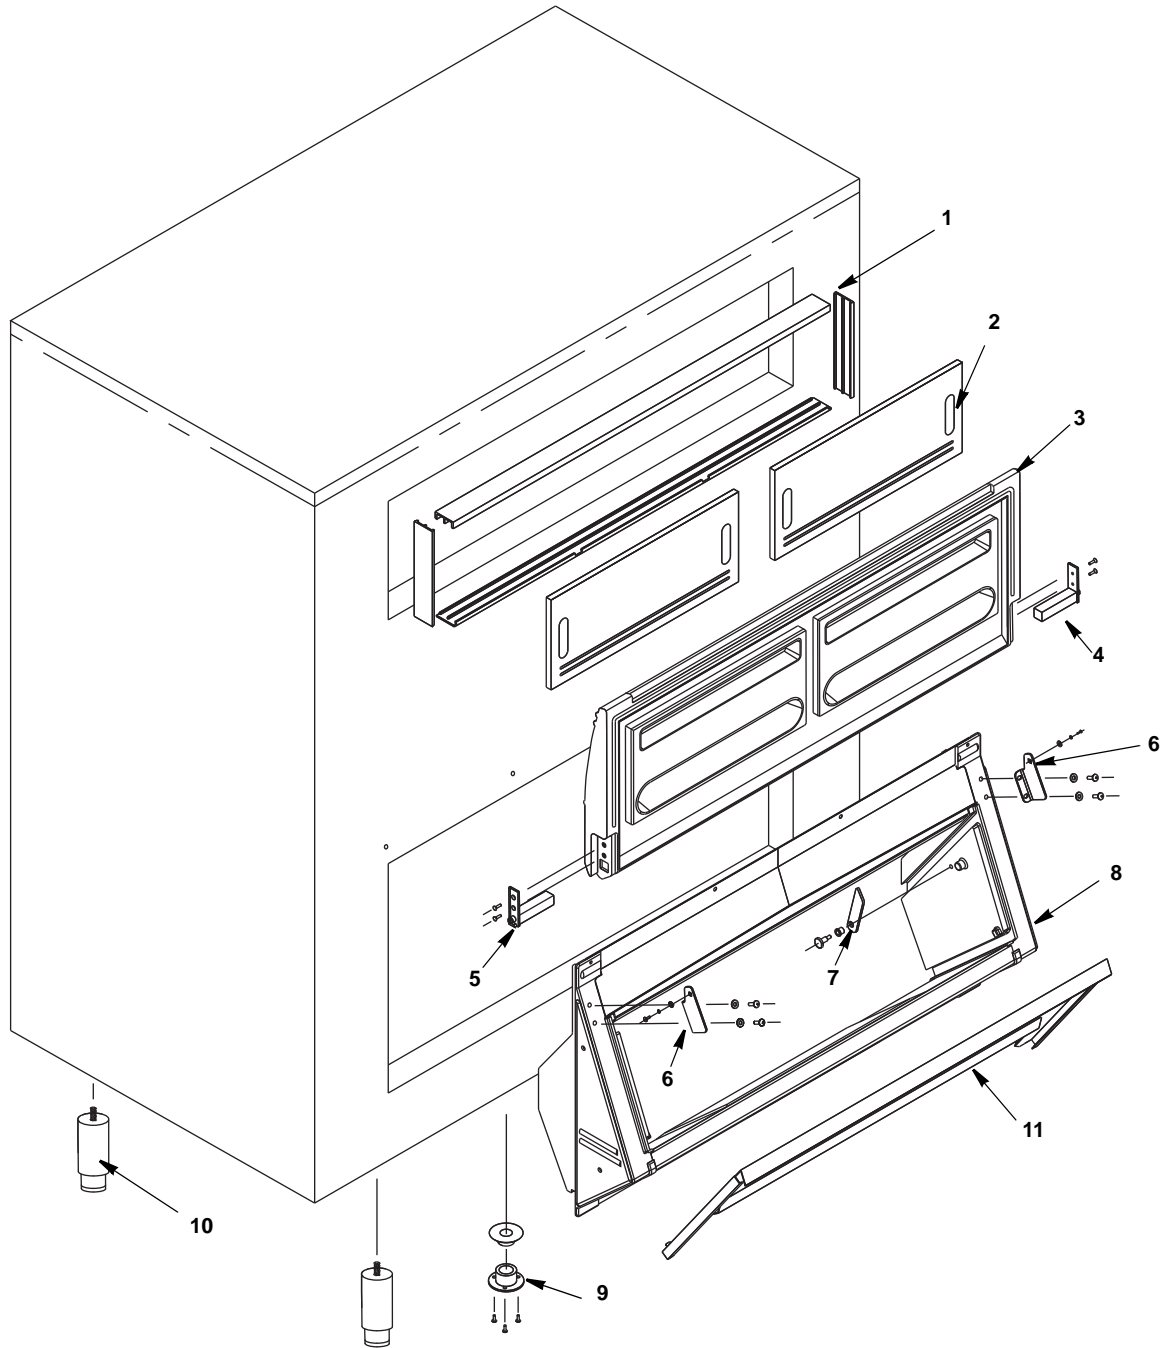

## **Ice Machine Parts List for F Series Ice Storage Bins Models**

**F700**

**FC1350**

**F1300**

**F1325**

**F1475**

**F1650**

F SERIES STORAGE BINS BEFORE SERIAL NUMBER F10000027

**F SERIES STORAGE BINS BEFORE SERIAL NUMBER F10000027**

<b>DESCRIPTION</b>	<b>PART NO.</b>
1 Track, Inspection Window .....	7628823
2 Inspection Window (21.125" x 8.625") .....	000006589
3 Lower Door Frame Assembly. ....	7628843
4 Outer Lift Door (Includes Door Hinges and Hardware) .....	7628853
5 Hinge, Right-hand, Door Mount (Includes Hardware) .....	000006597
6 Ice Gate .....	7628873
7 Catch, Ice Gate .....	000006595
8 Retainer, Ice Gate .....	7628893
9 End Plate Guides (Pair – Includes Hardware) .....	7628903
10 Screws, End Plate (3) .....	7628913
11 Plugs, End Plate (3) .....	7628923
12 Hinge, Left-hand, Door Mount (Includes Hardware) .....	000006598
13 Hinges, Left-hand and Right-hand Pair, Bin Mount (Includes Hardware) .....	000006596
14 Drain Assembly .....	000006591
15 Legs, 6 inch Adjustable (Set of 4) .....	7628963

# F SERIES STORAGE BINS STARTING WITH SERIAL NUMBER F10000027