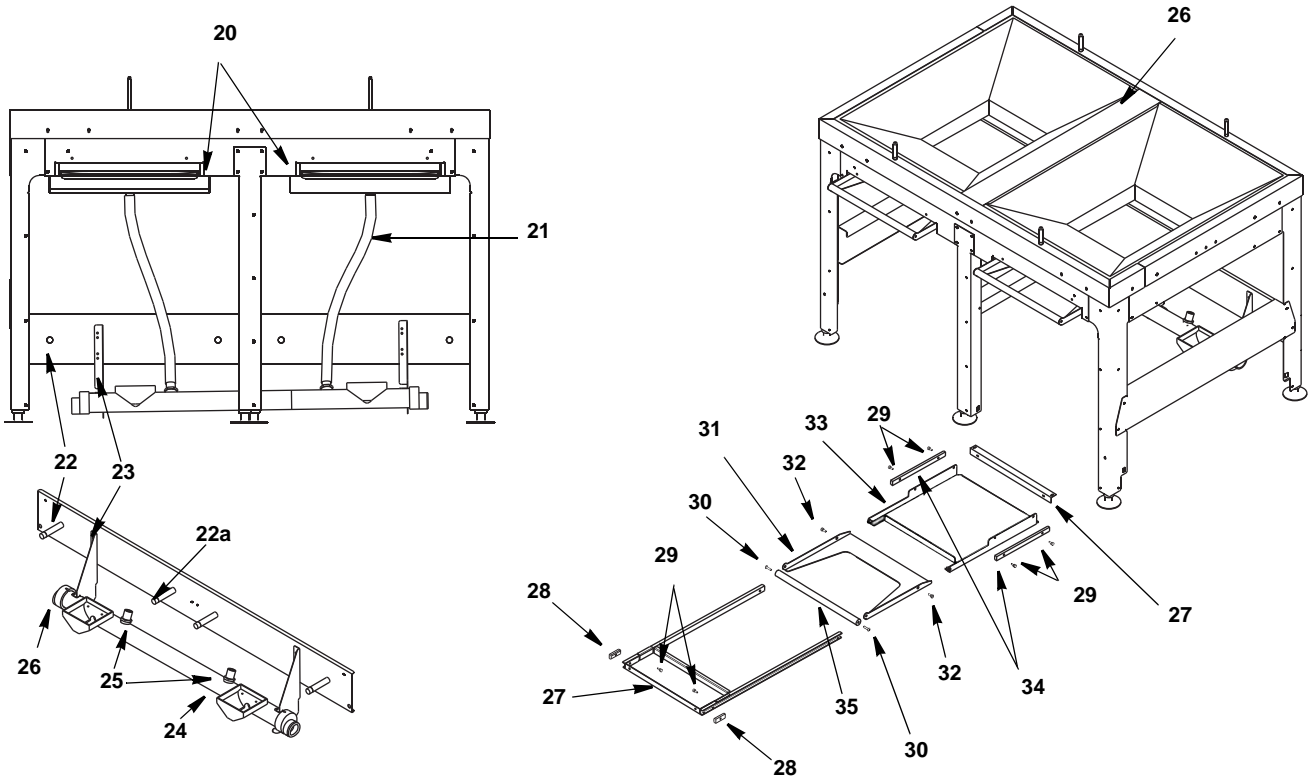

FC1350 ICE TRANSPORT SERIES