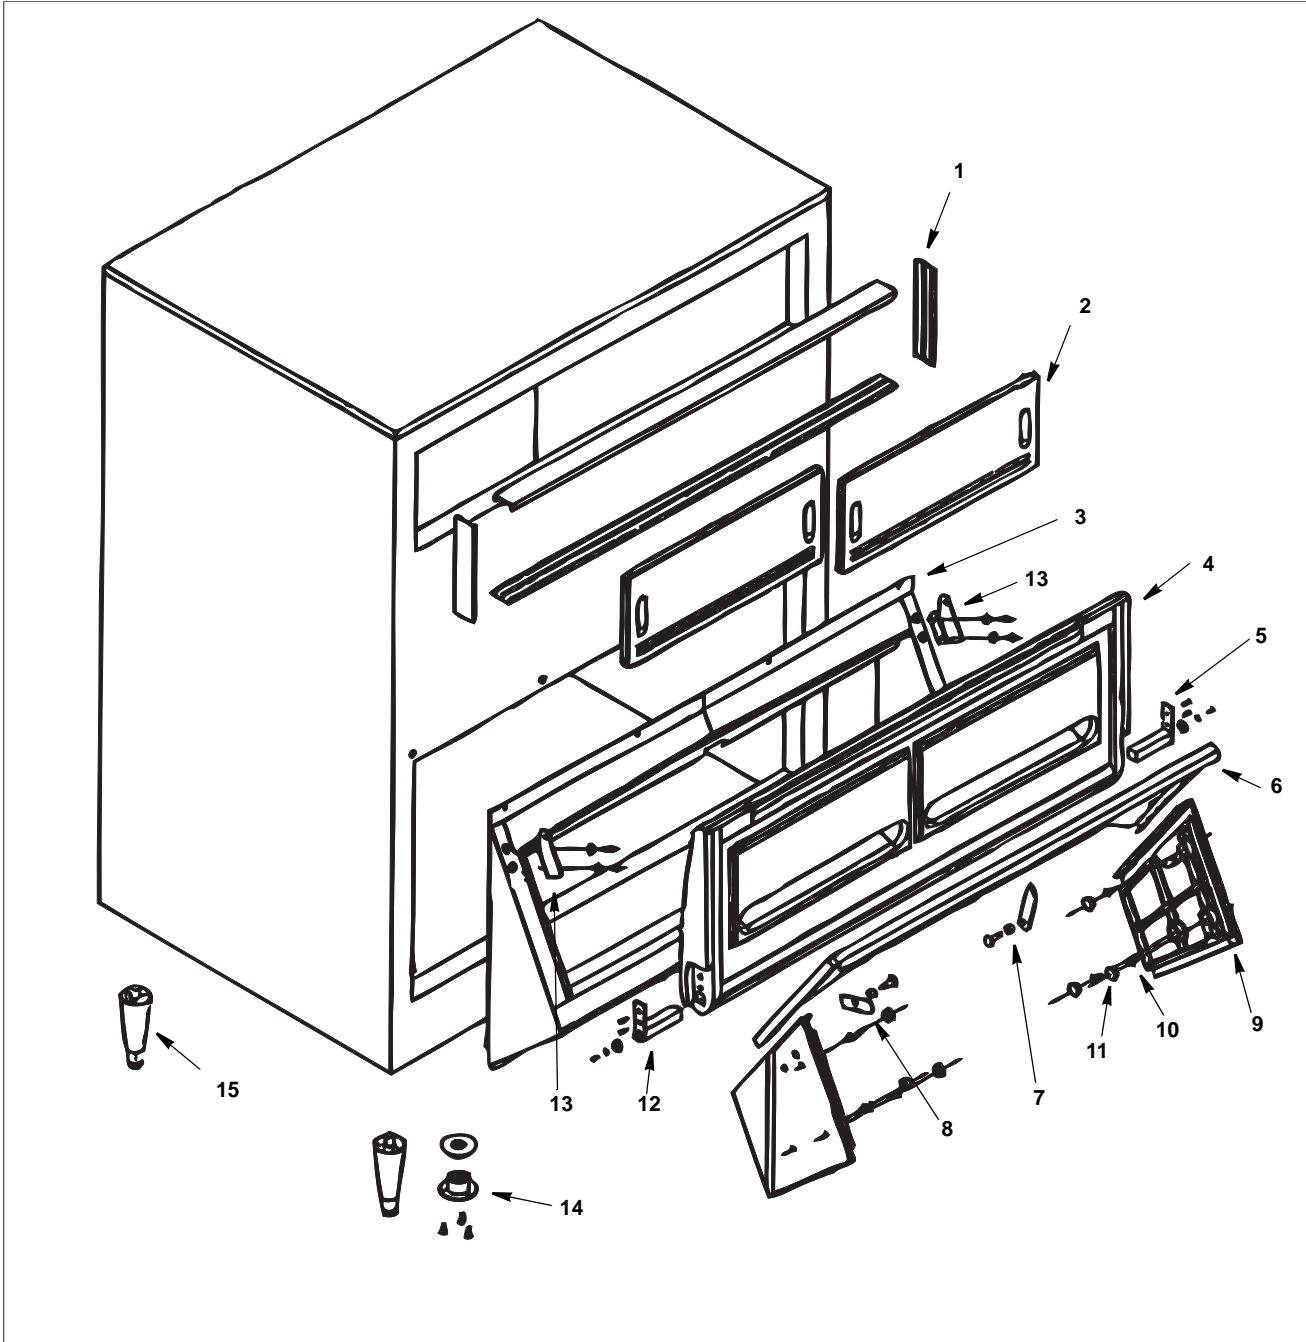

## **Ice Machine Parts List for F Series Ice Storage Bins Models**

**F700**

**FC1350**

**F1300**

**F1325**

**F1475**

**F1650**

F SERIES STORAGE BINS BEFORE SERIAL NUMBER F10000027

**F SERIES STORAGE BINS BEFORE SERIAL NUMBER F10000027**

<b>DESCRIPTION</b>	<b>PART NO.</b>
1 Track, Inspection Window .....	7628823
2 Inspection Window (21.125" x 8.625") .....	000006589
3 Lower Door Frame Assembly. ....	7628843
4 Outer Lift Door (Includes Door Hinges and Hardware) .....	7628853
5 Hinge, Right-hand, Door Mount (Includes Hardware) .....	000006597
6 Ice Gate .....	7628873
7 Catch, Ice Gate .....	000006595
8 Retainer, Ice Gate .....	7628893
9 End Plate Guides (Pair – Includes Hardware) .....	7628903
10 Screws, End Plate (3) .....	7628913
11 Plugs, End Plate (3) .....	7628923
12 Hinge, Left-hand, Door Mount (Includes Hardware) .....	000006598
13 Hinges, Left-hand and Right-hand Pair, Bin Mount (Includes Hardware) .....	000006596
14 Drain Assembly .....	000006591
15 Legs, 6 inch Adjustable (Set of 4) .....	7628963

# F SERIES STORAGE BINS STARTING WITH SERIAL NUMBER F10000027