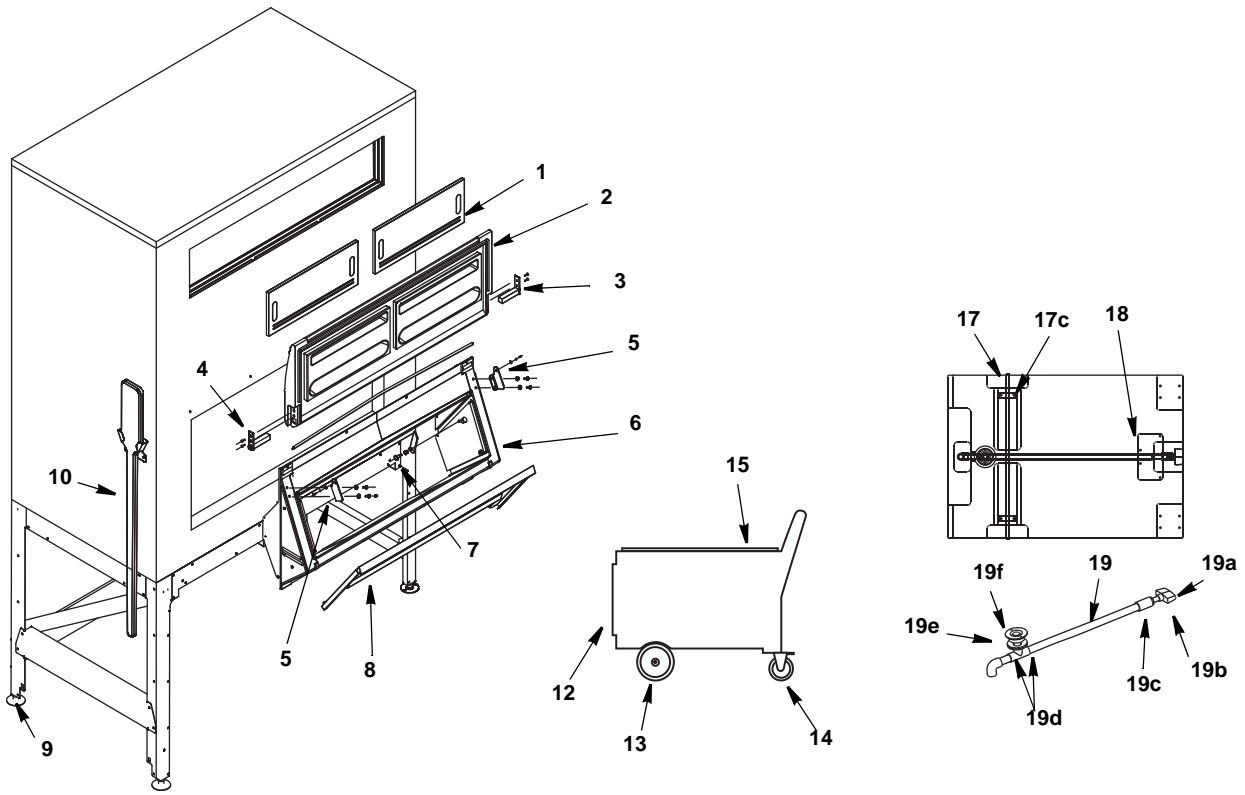

FC1350 ICE TRANSPORT SERIES