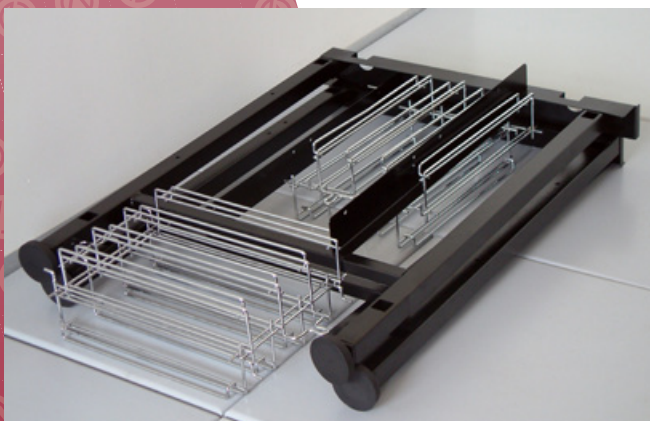

GRANDI FORNI OVEN STAND COR005

OVEN STAND

- STAND FITS THE ANVIL GRANDI FORNI OVEN.
- STURDY MILD STEEL CONSTRUCTION.
- POWDER COATED FOR QUALITY LOOK AND FEEL.
- TAKES 8 SHELVES, SAME SHELVES AS THE OVEN.
- 4 STURDY LARGE RUBBER FEET.
- SIMPLE/EASY ASSEMBLY.
- NEAT, EASY AND EFFICIENT.

FLAT PACK - OVEN STAND

- FLAT DIMENSIONS - 700 x1000 x150mm.
- BOX CONTENTS:-
LEFT AND RIGHT LEGS, CHROME WIRE SHELF RUNNERS,
FASTENERS AND RUBBER FEET