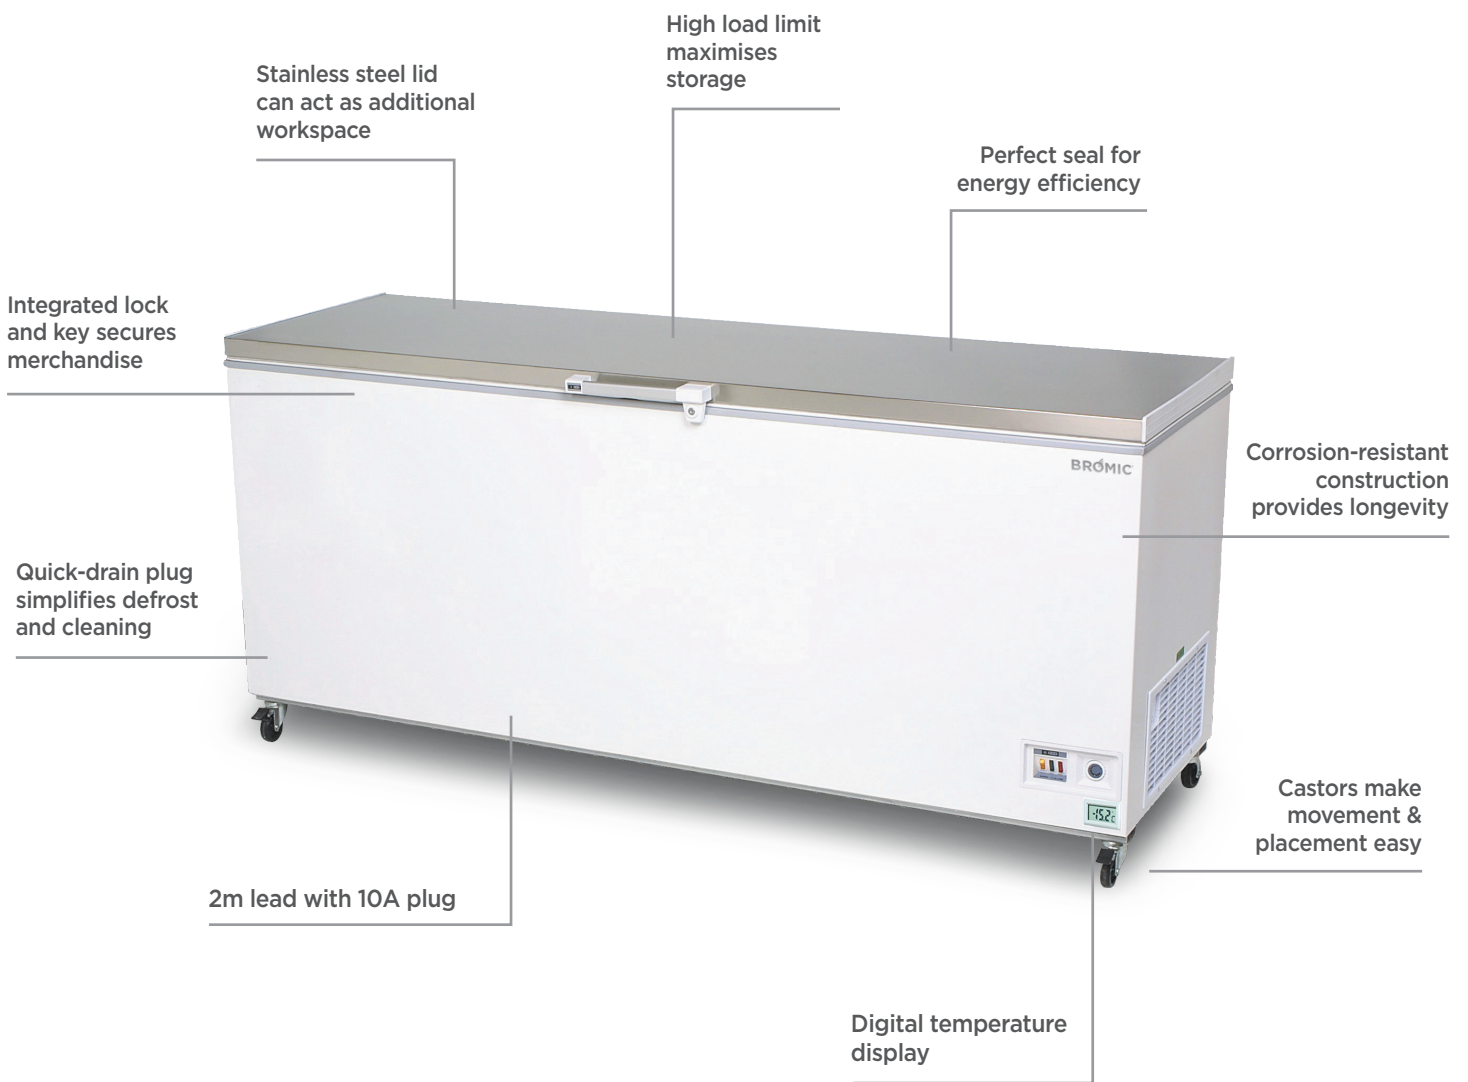

Flat Top Stainless Steel 675L Chest Freezer

| Chest Freezers

Flat Top Stainless Steel 675L Chest Freezer

| Chest Freezers

SPECIFICATIONS

Part Number	3735306-NR
Capacity	675L
Temperature Range	-25 to -15°C
Max. Ambient Temp.	35°C
Energy Consumption	3.18 kWh/24h
GEMS Star Rating	8 stars
Climate Class	4 L1
Current	1.86A
Gross Weight	119kg
Packaged Dimensions	2145 x 750 x 1005 mm
Air-Circulation	Static
Refrigerant	R290
Charge	110g
Plug Supplied	Yes, 1 x 10A
Plug Location	2m long, bottom right rear

Internal Light	No
No. of Lids	1
Lid Type	Hinged - Stainless Steel
Total Height with Lid Open	1618mm
Lid Shape	Flat
Lid Lock	Yes
Lockable Front Castors	Yes
No. of Baskets	3
Temp. Controller	Analogue controller, digital display
Colour	White
Warranty	2 Years, Parts & Labour Bromic Extra Care

DIMENSIONS

	External (mm)
Width	2055
Depth	715
Height	903
	Internal (mm)
Width	1935
Depth	510
Height	682