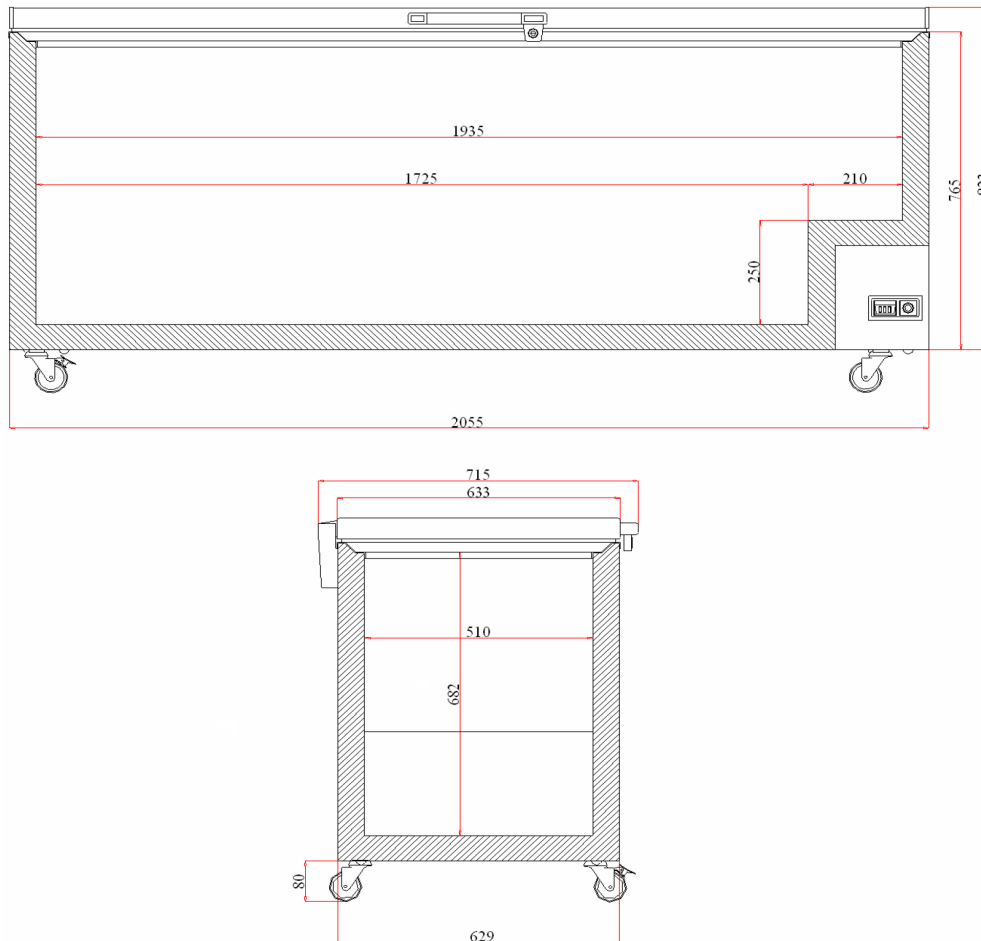

Flat Top Stainless Steel 675L Chest Freezer

| Chest Freezers

Flat Top Stainless Steel 675L Chest Freezer

| Chest Freezers

SPECIFICATIONS

Part Number	3735306-NR
Capacity	675L
Temperature Range	-25 to -15°C
Max. Ambient Temp.	35°C
Energy Consumption	3.18 kWh/24h
GEMS Star Rating	8 stars
Climate Class	4 L1
Current	1.86A
Gross Weight	119kg
Packaged Dimensions	2145 x 750 x 1005 mm
Air-Circulation	Static
Refrigerant	R290
Charge	110g
Plug Supplied	Yes, 1 x 10A
Plug Location	2m long, bottom right rear

Internal Light	No
No. of Lids	1
Lid Type	Hinged - Stainless Steel
Total Height with Lid Open	1618mm
Lid Shape	Flat
Lid Lock	Yes
Lockable Front Castors	Yes
No. of Baskets	3
Temp. Controller	Analogue controller, digital display
Colour	White
Warranty	2 Years, Parts & Labour Bromic Extra Care

DIMENSIONS

	External (mm)
Width	2055
Depth	715
Height	903
	Internal (mm)
Width	1935
Depth	510
Height	682