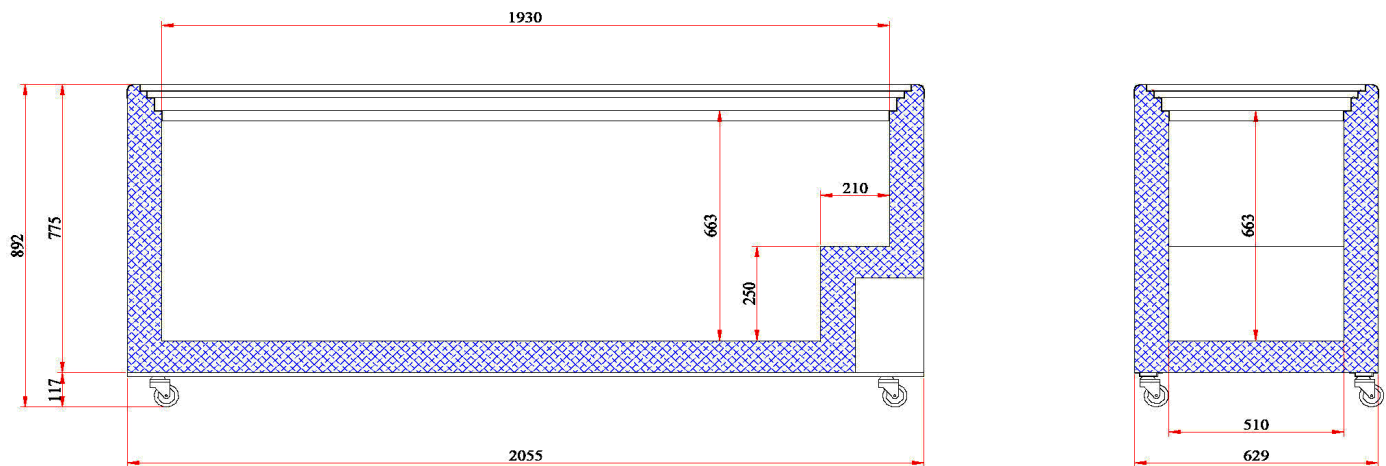

# Flat Glass Top 670L Chest Freezer

| Chest Freezers

## SPECIFICATIONS

Part Number	3735305-NR
Capacity	670L
Temperature Range	-22 to -12°C
Max. Ambient Temp.	35°C
Energy Consumption	3.57 kWh/24h
GEMS Star Rating	7 stars
Climate Class	4 L1
Current	2A
Gross Weight	120kg
Packaged Dimensions	2095 x 680 x 950 mm
Air-Circulation	Static
Refrigerant	R290
Charge	115g
Plug Supplied	Yes, 1 x 10A
Plug Location	2m long, bottom right rear

## DIMENSIONS

	External (mm)
Width	2055
Depth	629
Height	892
	Internal (mm)
Width	1930
Depth	510
Height	663