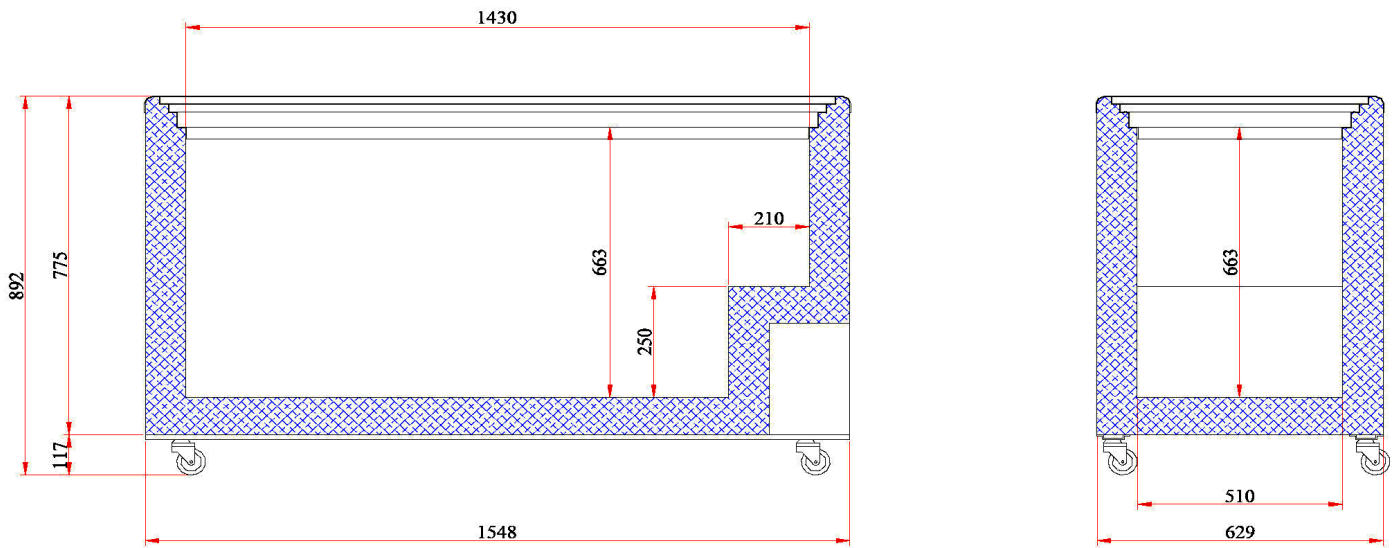

Flat Glass Top 491L Chest Freezer

| Chest Freezers

Flat Glass Top 491L Chest Freezer

Chest Freezers

SPECIFICATIONS

Part Number	3735304-NR
Capacity	491L
Temperature Range	-22 to -12°C
Max. Ambient Temp.	35°C
Energy Consumption	3.76 kWh/24h
GEMS Star Rating	6 stars
Climate Class	4 L1
Current	1.64A
Gross Weight	101kg
Packaged Dimensions	1585 x 680 x 950 mm
Air-Circulation	Static
Refrigerant	R290
Charge	110g
Plug Supplied	Yes, 1 x 10A
Plug Location	2m long, bottom right rear

Internal Light	No
No. of Lids	2
Lid Type	Slide
Lid Shape	Flat
Lid Lock	Yes
Safety Glass Lid	Yes
Lockable Front Castors	Yes
No. of Baskets	6
Temp. Controller	Analogue controller, digital display
Colour	White
Warranty	2 Years, Parts & Labour Bromic Extra Care

DIMENSIONS

External (mm)	
Width	1548
Depth	629
Height	892
Internal (mm)	
Width	1430
Depth	510
Height	663