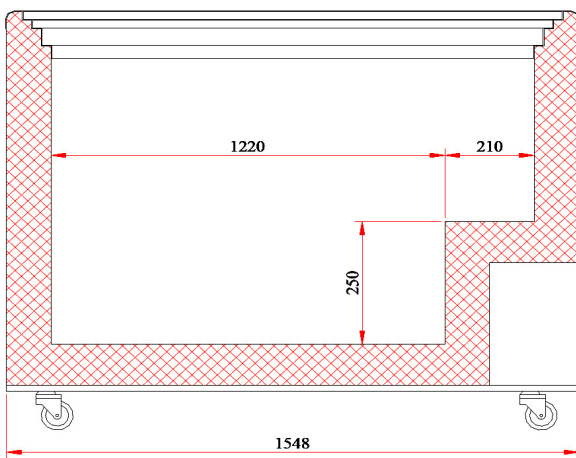

Angled Glass Top 427L Chest Freezer

| Chest Freezers

Angled Glass Top 427L Chest Freezer

| Chest Freezers

SPECIFICATIONS				DIMENSIONS	
Part Number	3736203-NR	Internal Light	No	External (mm)	
Capacity	427L	No. of Lids	2	Width	1548
Temperature Range	-22 to -12°C	Lid Type	Slide	Depth	615
Max. Ambient Temp.	35°C	Lid Shape	Curved	Height	949
Energy Consumption	3.76 kWh/24h	Lid Lock	Yes	Internal (mm)	
GEMS Star Rating	6 stars	Safety Glass Lid	Yes	Width	1430
Climate Class	4 L1	Lockable Front Castors	Yes	Depth	495
Current	1.85A	No. of Baskets	6	Height	708
Gross Weight	96kg	Temp. Controller	Analogue controller, digital display		
Packaged Dimensions	1330 x 680 x 980 mm	Colour	White		
Air-Circulation	Static	Warranty	2 Years, Parts & Labour		
Refrigerant	R290		Bromic Extra Care		
Charge	110g				
Plug Supplied	Yes, 1 x 10A				
Plug Location	2m long, bottom right rear				