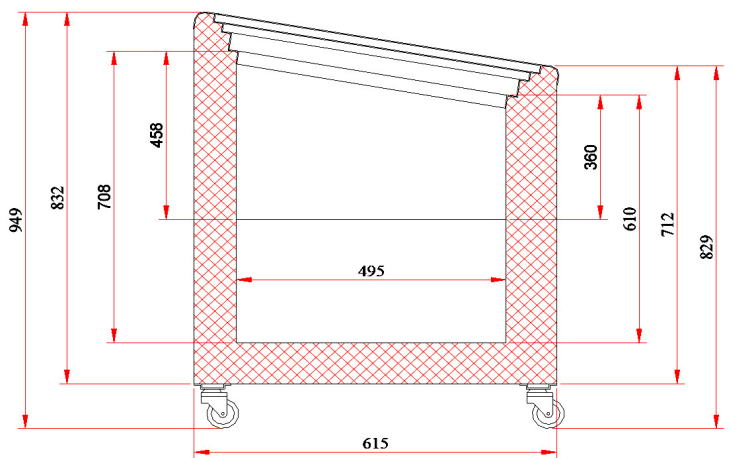

Angled Glass Top 427L Chest Freezer

| Chest Freezers

Angled Glass Top 427L Chest Freezer

| Chest Freezers

SPECIFICATIONS				DIMENSIONS	
Part Number	3736203-NR	Internal Light	No	External (mm)	
Capacity	427L	No. of Lids	2	Width	1548
Temperature Range	-22 to -12°C	Lid Type	Slide	Depth	615
Max. Ambient Temp.	35°C	Lid Shape	Curved	Height	949
Energy Consumption	3.76 kWh/24h	Lid Lock	Yes	Internal (mm)	
GEMS Star Rating	6 stars	Safety Glass Lid	Yes	Width	1430
Climate Class	4 L1	Lockable Front Castors	Yes	Depth	495
Current	1.85A	No. of Baskets	6	Height	708
Gross Weight	96kg	Temp. Controller	Analogue controller, digital display		
Packaged Dimensions	1330 x 680 x 980 mm	Colour	White		
Air-Circulation	Static	Warranty	2 Years, Parts & Labour		
Refrigerant	R290		Bromic Extra Care		
Charge	110g				
Plug Supplied	Yes, 1 x 10A				
Plug Location	2m long, bottom right rear				