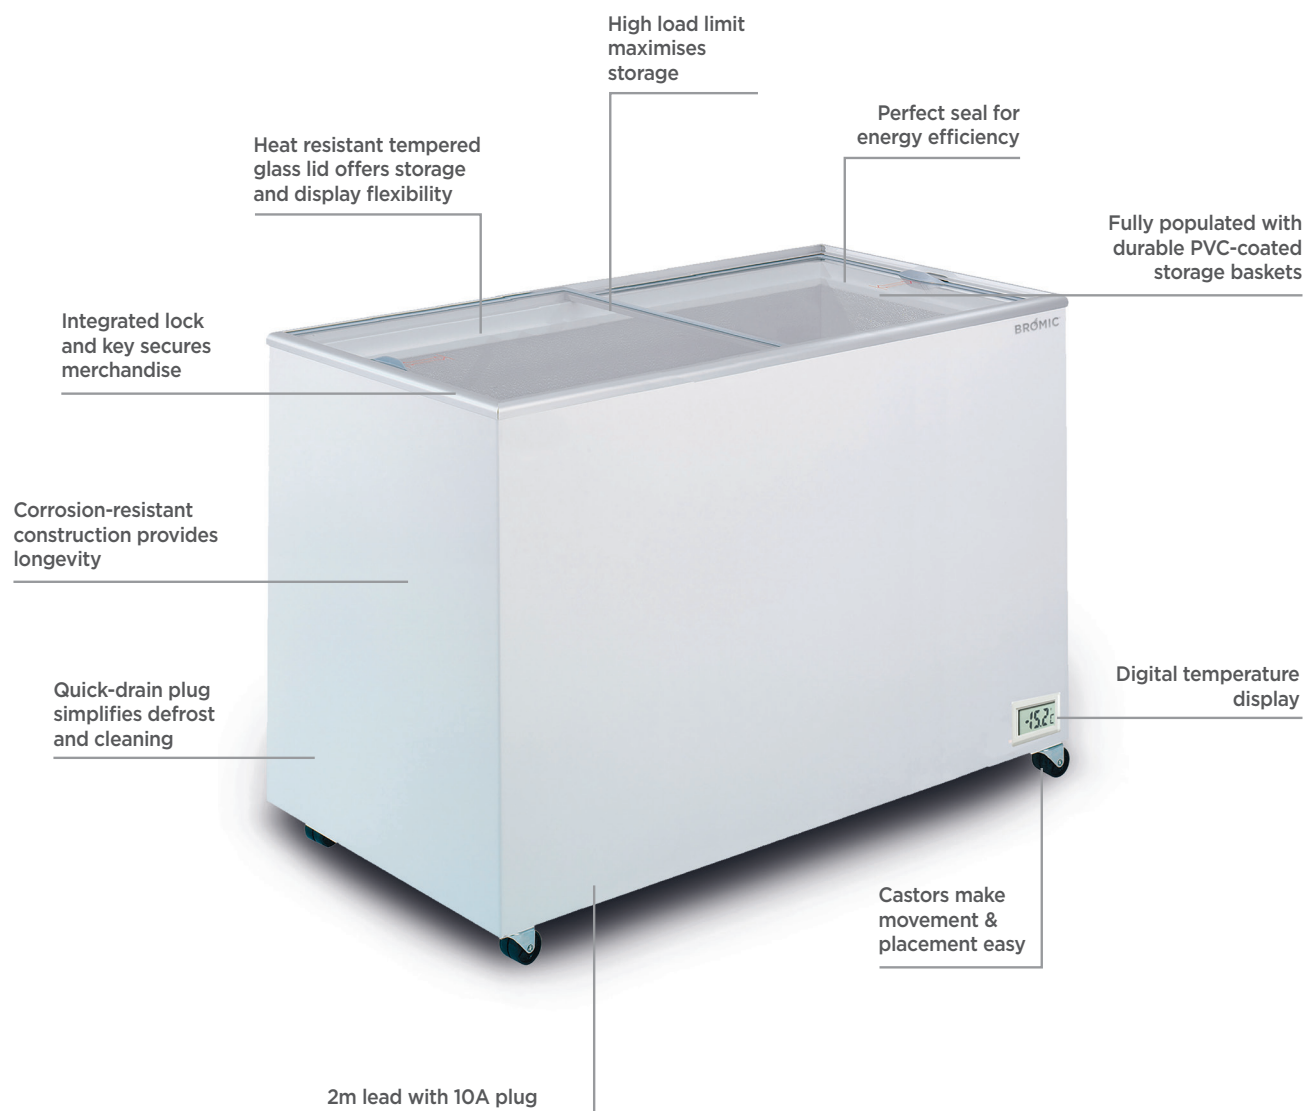

Flat Glass Top 401L Chest Freezer

| Chest Freezers

Flat Glass Top 401L Chest Freezer

Chest Freezers

SPECIFICATIONS

Part Number	3735310-NR
Capacity	401L
Temperature Range	-22 to -12°C
Max. Ambient Temp.	35°C
Energy Consumption	2.645 kWh/24h
GEMS Star Rating	7 stars
Climate Class	4 L1
Current	1.11A
Gross Weight	80kg
Packaged Dimensions	1330 x 680 x 950 mm
Air-Circulation	Static
Refrigerant	R290
Charge	105g
Plug Supplied	Yes, 1 x 10A
Plug Location	2m long, bottom right rear

Internal Light	No
No. of Lids	2
Lid Type	Slide
Lid Shape	Flat
Lid Lock	Yes
Safety Glass Lid	Yes
Lockable Front Castors	Yes
No. of Baskets	5
Temp. Controller	Analogue controller, digital display
Colour	White
Warranty	2 Years, Parts & Labour Bromic Extra Care

DIMENSIONS

External (mm)	
Width	1298
Depth	629
Height	892
Internal (mm)	
Width	1180
Depth	510
Height	663