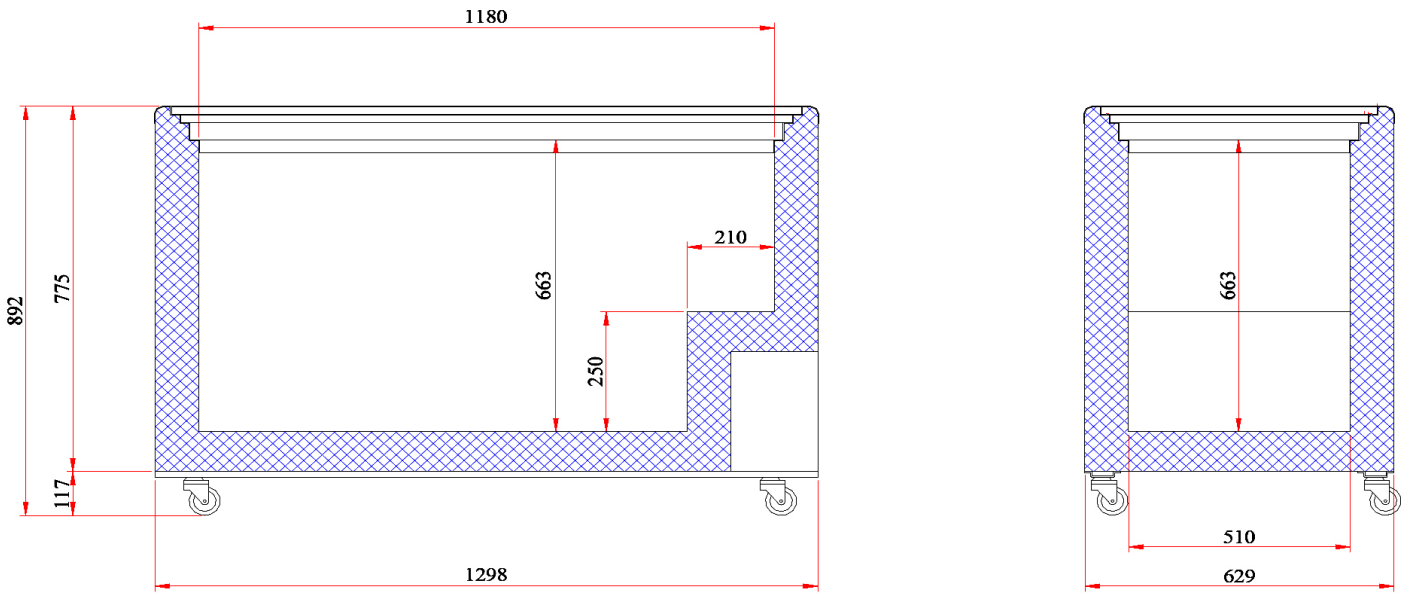

Flat Glass Top 401L Chest Freezer

| Chest Freezers

Flat Glass Top 401L Chest Freezer

Chest Freezers

SPECIFICATIONS

Part Number	3735310-NR
Capacity	401L
Temperature Range	-22 to -12°C
Max. Ambient Temp.	35°C
Energy Consumption	2.645 kWh/24h
GEMS Star Rating	7 stars
Climate Class	4 L1
Current	1.11A
Gross Weight	80kg
Packaged Dimensions	1330 x 680 x 950 mm
Air-Circulation	Static
Refrigerant	R290
Charge	105g
Plug Supplied	Yes, 1 x 10A
Plug Location	2m long, bottom right rear

Internal Light	No
No. of Lids	2
Lid Type	Slide
Lid Shape	Flat
Lid Lock	Yes
Safety Glass Lid	Yes
Lockable Front Castors	Yes
No. of Baskets	5
Temp. Controller	Analogue controller, digital display
Colour	White
Warranty	2 Years, Parts & Labour Bromic Extra Care

DIMENSIONS

External (mm)	
Width	1298
Depth	629
Height	892
Internal (mm)	
Width	1180
Depth	510
Height	663