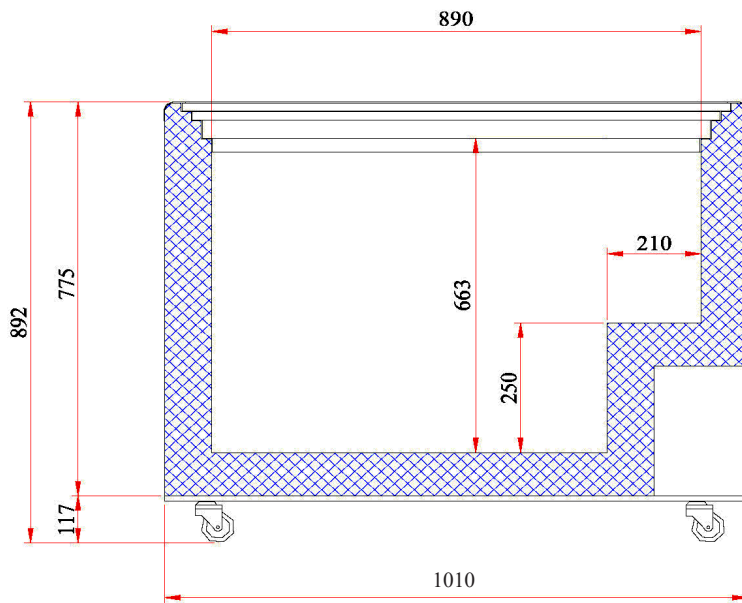

Flat Glass Top 296L Chest Freezer

| Chest Freezers

Flat Glass Top 296L Chest Freezer

| Chest Freezers

SPECIFICATIONS **DIMENSIONS**

| | | | | | |
|---------------------|----------------------------|------------------------|--------------------------------------|----------------------|------|
| Part Number | 3735309-NR | Internal Light | No | External (mm) | |
| Capacity | 296L | No. of Lids | 2 | Width | 1010 |
| Temperature Range | -22 to -12°C | Lid Type | Slide | Depth | 629 |
| Max. Ambient Temp. | 35°C | Lid Shape | Flat | Height | 892 |
| Energy Consumption | 2.236 kWh/24h | Lid Lock | Yes | Internal (mm) | |
| GEMS Star Rating | 7 stars | Safety Glass Lid | Yes | Width | 890 |
| Climate Class | 4 L1 | Lockable Front Castors | Yes | Depth | 510 |
| Current | 0.88A | No. of Baskets | 4 | Height | 663 |
| Gross Weight | 72kg | Temp. Controller | Analogue controller, digital display | | |
| Packaged Dimensions | 1040 x 680 x 950 mm | Colour | White | | |
| Air-Circulation | Static | Warranty | 2 Years, Parts & Labour | | |
| Refrigerant | R290 | | Bromic Extra Care | | |
| Charge | 85g | | | | |
| Plug Supplied | Yes, 1 x 10A | | | | |
| Plug Location | 2m long, bottom right rear | | | | |