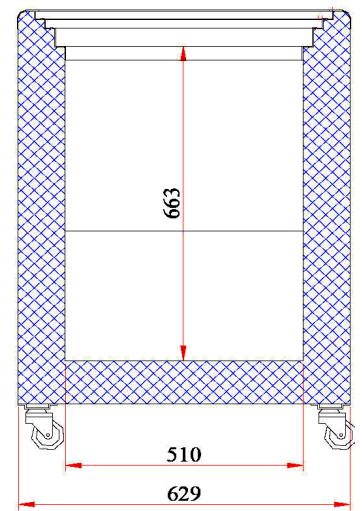

Flat Glass Top 296L Chest Freezer

| Chest Freezers

Flat Glass Top 296L Chest Freezer

| Chest Freezers

SPECIFICATIONS **DIMENSIONS**

| | | | | | |
|---------------------|----------------------------|------------------------|--------------------------------------|----------------------|------|
| Part Number | 3735309-NR | Internal Light | No | External (mm) | |
| Capacity | 296L | No. of Lids | 2 | Width | 1010 |
| Temperature Range | -22 to -12°C | Lid Type | Slide | Depth | 629 |
| Max. Ambient Temp. | 35°C | Lid Shape | Flat | Height | 892 |
| Energy Consumption | 2.236 kWh/24h | Lid Lock | Yes | Internal (mm) | |
| GEMS Star Rating | 7 stars | Safety Glass Lid | Yes | Width | 890 |
| Climate Class | 4 L1 | Lockable Front Castors | Yes | Depth | 510 |
| Current | 0.88A | No. of Baskets | 4 | Height | 663 |
| Gross Weight | 72kg | Temp. Controller | Analogue controller, digital display | | |
| Packaged Dimensions | 1040 x 680 x 950 mm | Colour | White | | |
| Air-Circulation | Static | Warranty | 2 Years, Parts & Labour | | |
| Refrigerant | R290 | | Bromic Extra Care | | |
| Charge | 85g | | | | |
| Plug Supplied | Yes, 1 x 10A | | | | |
| Plug Location | 2m long, bottom right rear | | | | |