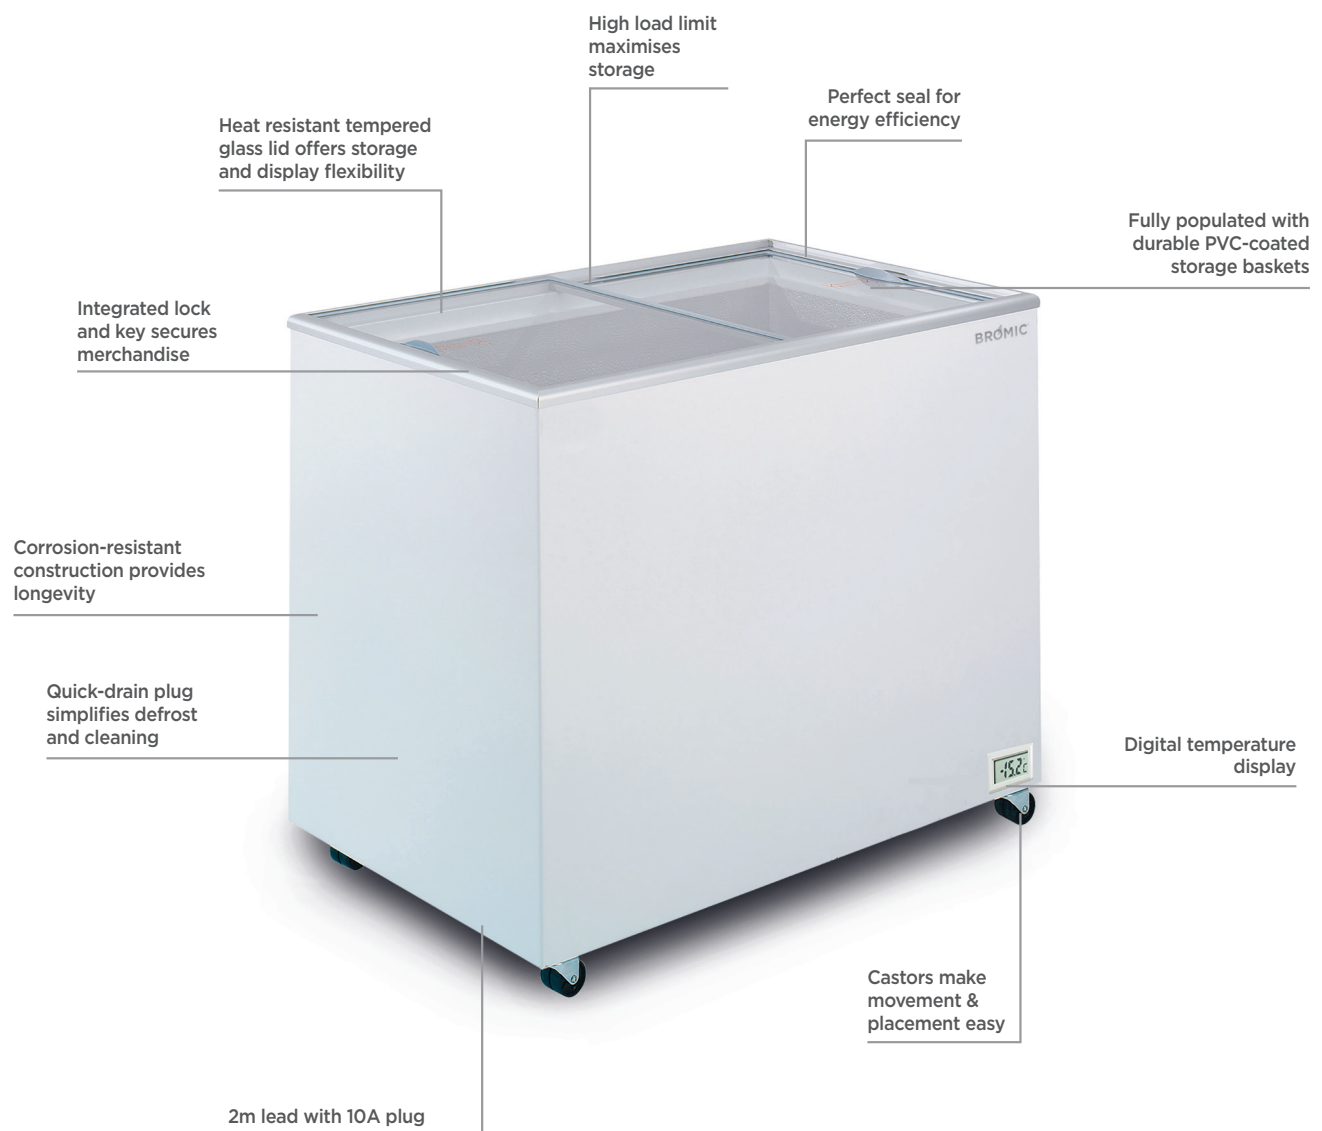

Flat Glass Top 296L Chest Freezer

| Chest Freezers

Flat Glass Top 296L Chest Freezer

| Chest Freezers

SPECIFICATIONS **DIMENSIONS**

| | | | | | |
|---------------------|----------------------------|------------------------|--------------------------------------|----------------------|------|
| Part Number | 3735309-NR | Internal Light | No | External (mm) | |
| Capacity | 296L | No. of Lids | 2 | Width | 1010 |
| Temperature Range | -22 to -12°C | Lid Type | Slide | Depth | 629 |
| Max. Ambient Temp. | 35°C | Lid Shape | Flat | Height | 892 |
| Energy Consumption | 2.236 kWh/24h | Lid Lock | Yes | Internal (mm) | |
| GEMS Star Rating | 7 stars | Safety Glass Lid | Yes | Width | 890 |
| Climate Class | 4 L1 | Lockable Front Castors | Yes | Depth | 510 |
| Current | 0.88A | No. of Baskets | 4 | Height | 663 |
| Gross Weight | 72kg | Temp. Controller | Analogue controller, digital display | | |
| Packaged Dimensions | 1040 x 680 x 950 mm | Colour | White | | |
| Air-Circulation | Static | Warranty | 2 Years, Parts & Labour | | |
| Refrigerant | R290 | | Bromic Extra Care | | |
| Charge | 85g | | | | |
| Plug Supplied | Yes, 1 x 10A | | | | |
| Plug Location | 2m long, bottom right rear | | | | |