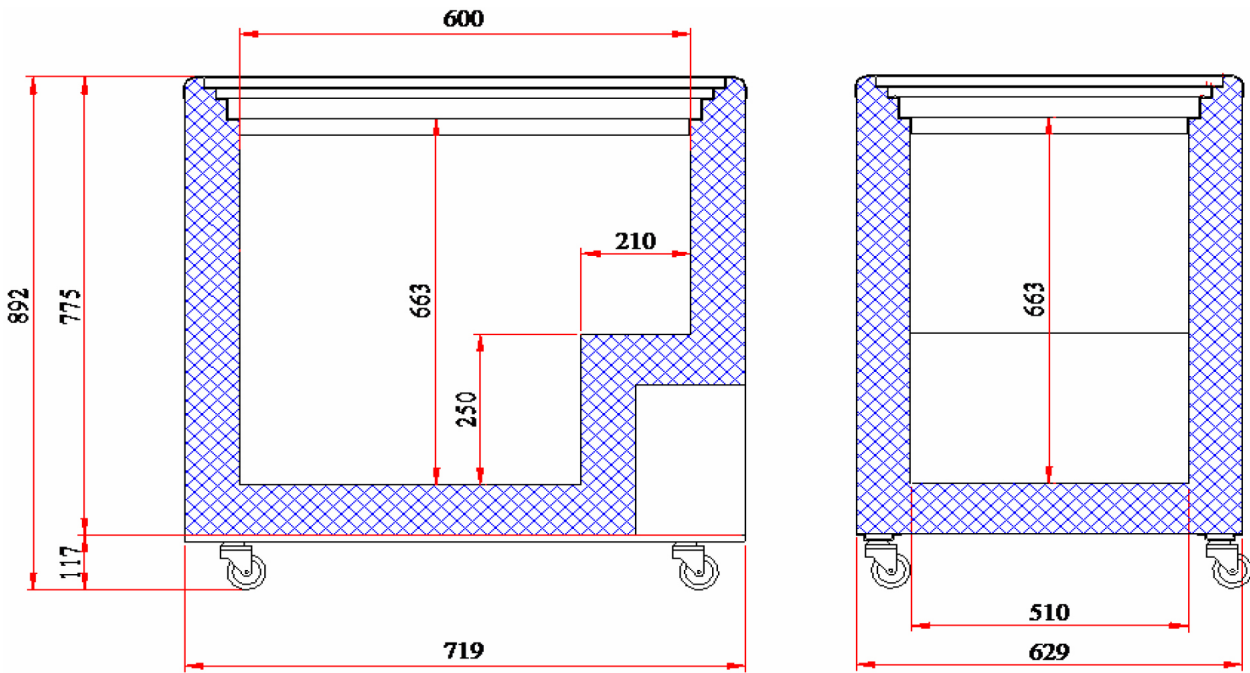

# Flat Glass Top 191L Chest Freezer

| Chest Freezers

# Flat Glass Top 191L Chest Freezer

Chest Freezers

SPECIFICATIONS				DIMENSIONS	
Part Number	3735308-NR	Internal Light	No	<b>External (mm)</b>	
Capacity	191L	No. of Lids	2		
Temperature Range	-22 to -12°C	Lid Type	Slide		
Max. Ambient Temp.	35°C	Lid Shape	Flat	<b>Depth</b>	629
Energy Consumption	1.298 kWh/24h	Lid Lock	Yes	<b>Height</b>	892
GEMS Star Rating	8 stars	Safety Glass Lid	Yes	<b>Internal (mm)</b>	
Climate Class	4 L1	Lockable Front Castors	Yes		
Current	0.7A	No. of Baskets	2		
Gross Weight	58kg	Temp. Controller	Analogue controller, digital display	<b>Width</b>	600
Packaged Dimensions	740 x 680 x 950 mm	Colour	White	<b>Depth</b>	510
Air-Circulation	Static	Warranty	2 Years, Parts & Labour	<b>Height</b>	633
Refrigerant	R600a		Bromic Extra Care		
Charge	55g				
Plug Supplied	Yes, 1 x 10A				
Plug Location	2m long, bottom right rear				