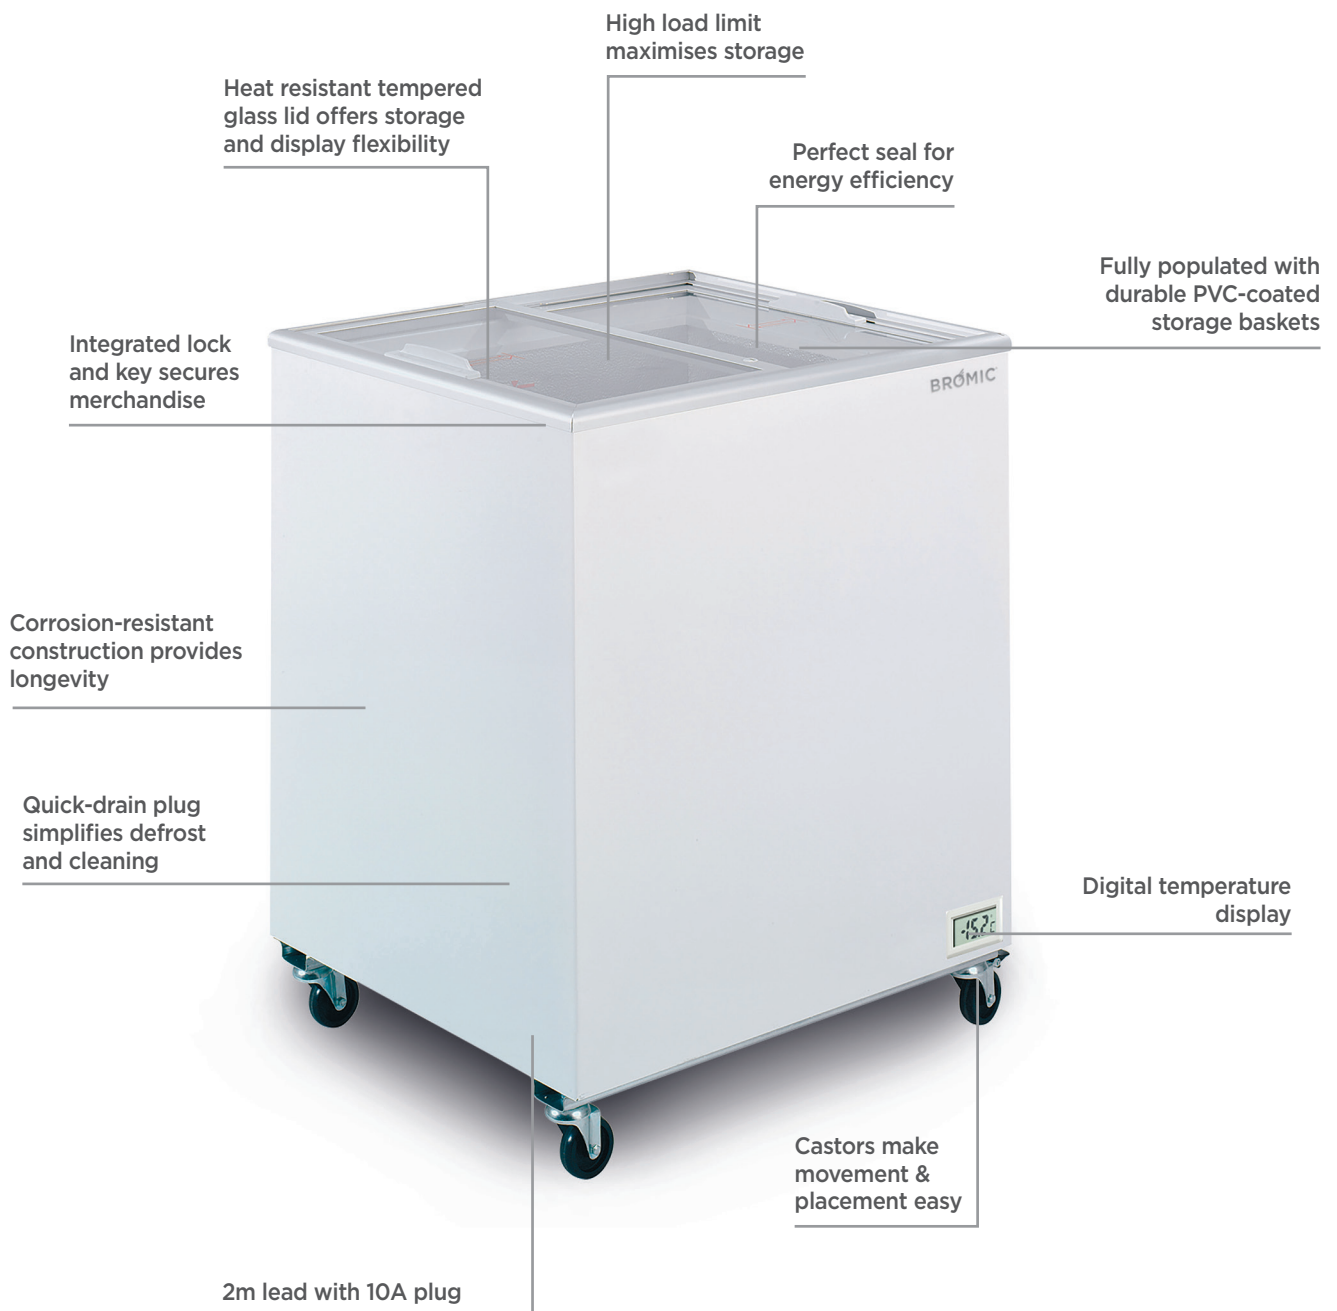

# Flat Glass Top 191L Chest Freezer

| Chest Freezers

# Flat Glass Top 191L Chest Freezer

Chest Freezers

SPECIFICATIONS				DIMENSIONS	
Part Number	3735308-NR	Internal Light	No	<b>External (mm)</b>	
Capacity	191L	No. of Lids	2		
Temperature Range	-22 to -12°C	Lid Type	Slide		
Max. Ambient Temp.	35°C	Lid Shape	Flat	<b>Depth</b>	629
Energy Consumption	1.298 kWh/24h	Lid Lock	Yes	<b>Height</b>	892
GEMS Star Rating	8 stars	Safety Glass Lid	Yes	<b>Internal (mm)</b>	
Climate Class	4 L1	Lockable Front Castors	Yes		
Current	0.7A	No. of Baskets	2		
Gross Weight	58kg	Temp. Controller	Analogue controller, digital display	<b>Width</b>	600
Packaged Dimensions	740 x 680 x 950 mm	Colour	White	<b>Depth</b>	510
Air-Circulation	Static	Warranty	2 Years, Parts & Labour	<b>Height</b>	633
Refrigerant	R600a		Bromic Extra Care		
Charge	55g				
Plug Supplied	Yes, 1 x 10A				
Plug Location	2m long, bottom right rear				