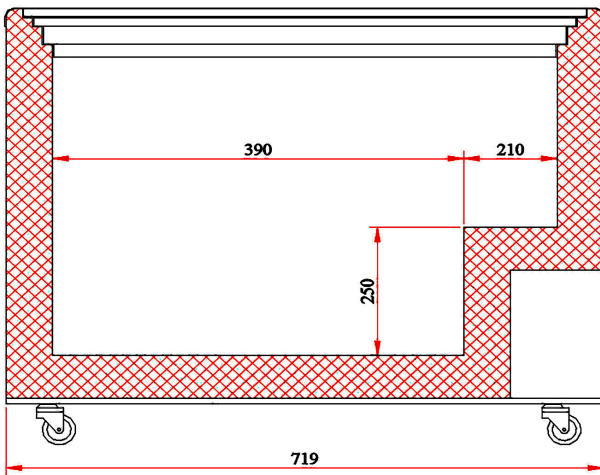

Angled Glass Top 176L Chest Freezer

| Chest Freezers

Angled Glass Top 176L Chest Freezer

| Chest Freezers

SPECIFICATIONS **DIMENSIONS**

Part Number	3735301-NR	Internal Light	No	External (mm)
Capacity	176L	No. of Lids	2	Width 719
Temperature Range	-22 to -12°C	Lid Type	Slide	Depth 615
Max. Ambient Temp.	35°C	Lid Shape	Curved	Height 949
Energy Consumption	1.298 kWh/24h	Lid Lock	Yes	
GEMS Star Rating	8 stars	Safety Glass Lid	Yes	
Climate Class	4 L1	Lockable Front Castors	Yes	Internal (mm)
Current	0.7A	No. of Baskets	2	Width 600
Gross Weight	57kg	Temp. Controller	Analogue controller, digital display	Depth 495
Packaged Dimensions	740 x 680 x 980 mm	Colour	White	Height 708
Air-Circulation	Static	Warranty	2 Years, Parts & Labour	
Refrigerant	R600a		Bromic Extra Care	
Charge	65g			
Plug Supplied	Yes, 1 x 10A			
Plug Location	2m long, bottom right rear			