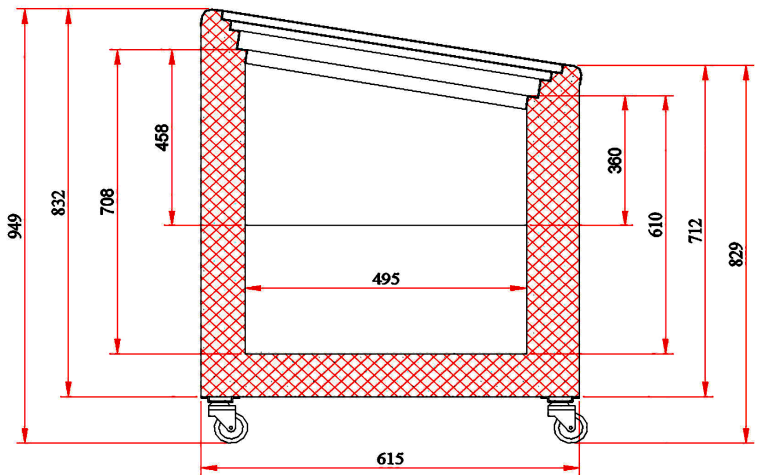

Angled Glass Top 176L Chest Freezer

| Chest Freezers

Angled Glass Top 176L Chest Freezer

| Chest Freezers

SPECIFICATIONS **DIMENSIONS**

Part Number	3735301-NR	Internal Light	No	External (mm)
Capacity	176L	No. of Lids	2	Width 719
Temperature Range	-22 to -12°C	Lid Type	Slide	Depth 615
Max. Ambient Temp.	35°C	Lid Shape	Curved	Height 949
Energy Consumption	1.298 kWh/24h	Lid Lock	Yes	
GEMS Star Rating	8 stars	Safety Glass Lid	Yes	
Climate Class	4 L1	Lockable Front Castors	Yes	Internal (mm)
Current	0.7A	No. of Baskets	2	Width 600
Gross Weight	57kg	Temp. Controller	Analogue controller, digital display	Depth 495
Packaged Dimensions	740 x 680 x 980 mm	Colour	White	Height 708
Air-Circulation	Static	Warranty	2 Years, Parts & Labour	
Refrigerant	R600a		Bromic Extra Care	
Charge	65g			
Plug Supplied	Yes, 1 x 10A			
Plug Location	2m long, bottom right rear			