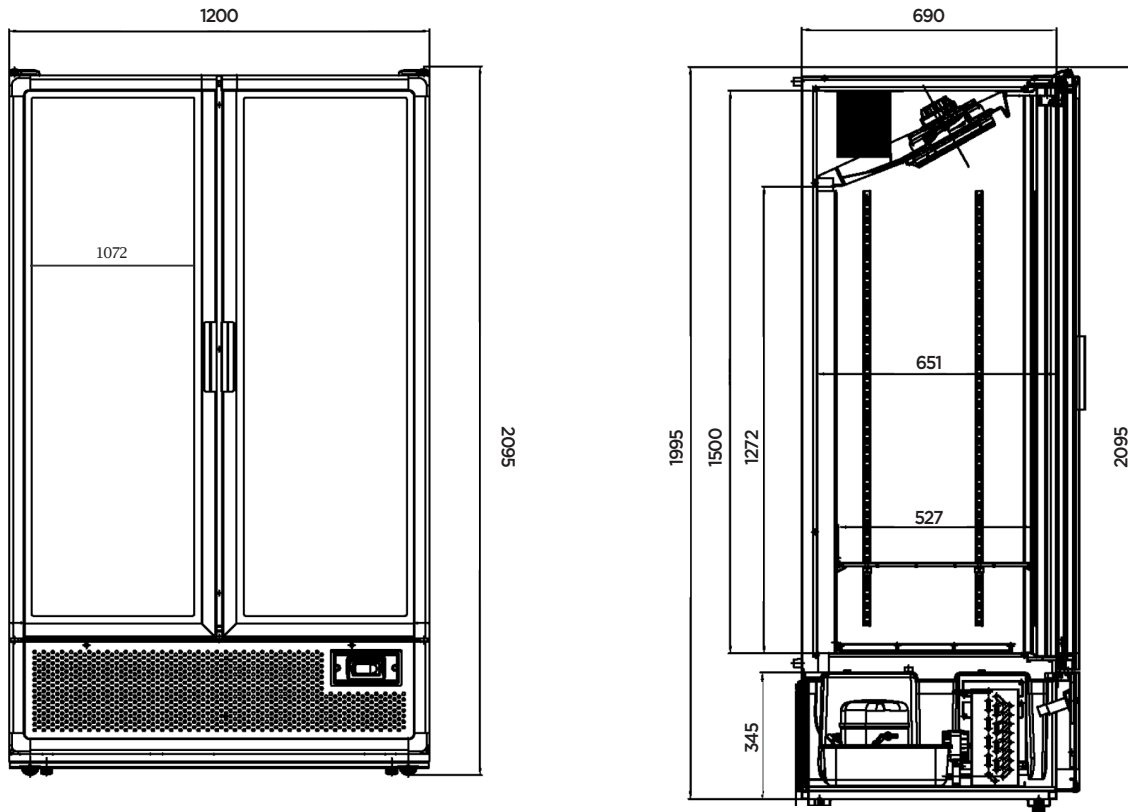

# Upright Display Fridge 1126L - 2 Door - Flat Glass

| Upright Display Fridge

Food safe storage  
with 3M1 climate class

5 adjustable shelves plus  
base for display flexibility

8-star GEMS energy  
rating

# Upright Display Fridge 1126L - 2 Door - Flat Glass

| Upright Display Fridge

SPECIFICATIONS				DIMENSIONS	
Part Number	3736236	Internal Light	LED	<b>External (mm)</b>	
Volume	1126L	Colour Temp.	6500K	<b>Width</b>	1200
Unit Weight	195kg	No. of Doors	2	<b>Depth</b>	775
Packaged Weight	210kg	Door Type	Glass	<b>Height</b>	2095
Adjustable Temp. Range	-1 to 5°C	Door Glass Type	Double glazed Low-E Glass + Argon Gas	<b>Internal (mm)</b>	
Max. Ambient Temp. Range	43°C	Door Shape	Flat	<b>Width</b>	1090
Climate Class	3M1	Door Style	Hinged	<b>Depth</b>	674
GEMS Star Rating	8	Door Lock	Yes	<b>Height</b>	1500
Energy Consumption	8.64kWh/24h	Self-Closing Door	Yes	<b>Packaged (mm)</b>	
Refrigeration Capacity	1097W	Door Swing Dimension	512mm	<b>Width</b>	1240
Refrigerant	R290	Total Depth of Door Open	1303mm	<b>Depth</b>	790
Air-Circulation	Fan Forced	No. of Shelves incl. Base per door	6	<b>Height</b>	2120
Rated Current	5A	Shelf Type	Adjustable		
Electrical Voltage	220-240V	Shelf Dimensions	1072(w) x 527(d) mm		
Frequency	50Hz	Temp. Controller	Digital		
Power Supply	Single Phase	Castors	Yes		
Power Plug	1 x 10A	Colour	Silver		
Plug Location	Rear, bottom right	Warranty	2 Years Bromic Extra Care Warranty - Labour and Parts		
Cord Length	1m				