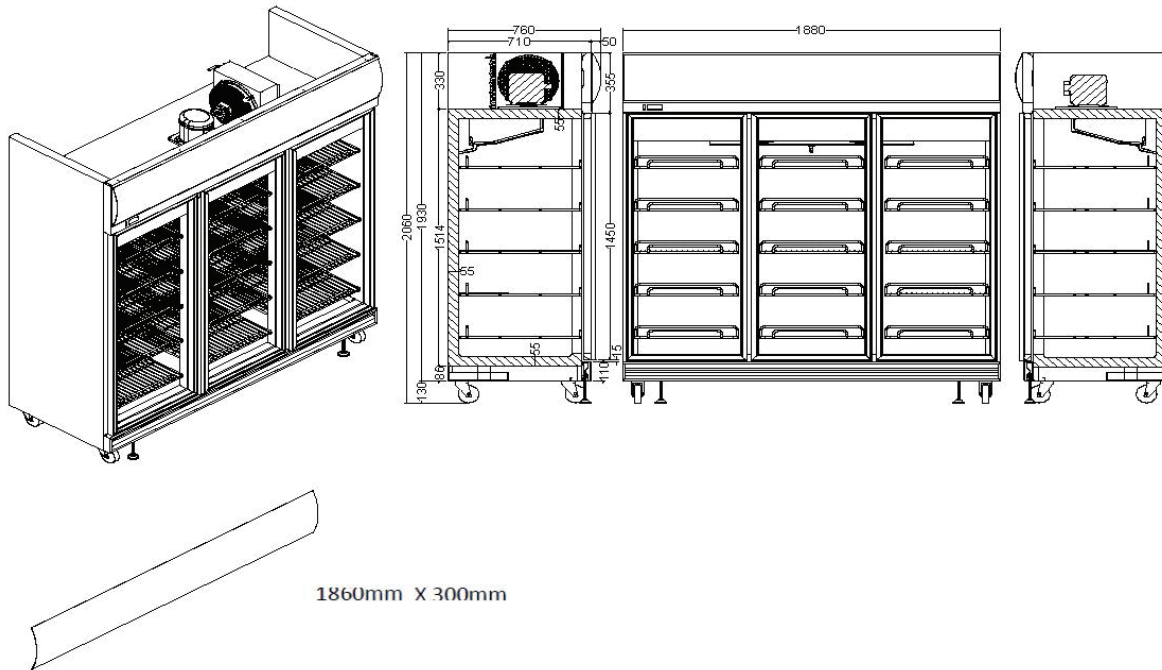

Upright Display Fridge 1507L - 3 Doors - Flat Glass - Lightbox

| Vertical Display & Storage

Upright Display Fridge 1507L - 3 Doors - Flat Glass - Lightbox

Vertical Display & Storage

SPECIFICATIONS				DIMENSIONS	
Model Number	GD1500LF	Colour	White with s/steel trim	External (mm)	
Part Number	3736247	Display Light Box	Yes	Width	1880
Volume	1507L	Internal Light	LED	Depth	760
Unit Weight	209kg	No. of Doors	3	Height	2060
Packaged Weight	214kg	Door Type	Glass	Internal (mm)	
Adjustable Temp. Range	+2°C to +8°C	Door Glass Type	Double glazed	Width	1755
Max. Ambient Temp.	38°C	Door Style	Hinged	Depth	550
Climate Class	3M2	Door Shape	Flat	Height	1420
Energy Consumption	27.16kWh/24h	Door Swing Dimension	720mm	Packaged (mm)	
GEMS Star Rating	1 star	Total Depth of door open	1300mm	Width	1950
Refrigeration Capacity	1132W	Self-Closing Door	Yes	Depth	820
Air Circulation	Fan Forced	Door Lock	Yes	Height	2130
Refrigerant	R134a	No. of Shelves incl Base	6		
Rated Current	7A	Shelf Type	Adjustable		
Electrical Voltage	220-240V	Shelves Dimensions	10 x 546(w) x 475(d) mm, 5 x 600(w) x 475(d) mm		
Frequency	50Hz	Temp. Controller	Digital		
Power Supply	Single Phase	Castors	Yes		
Power Plug	1 x 10A	Warranty	2 Years Bromic Extra Care Warranty - Labour and Parts		
Plug Location	Rear, Top right				