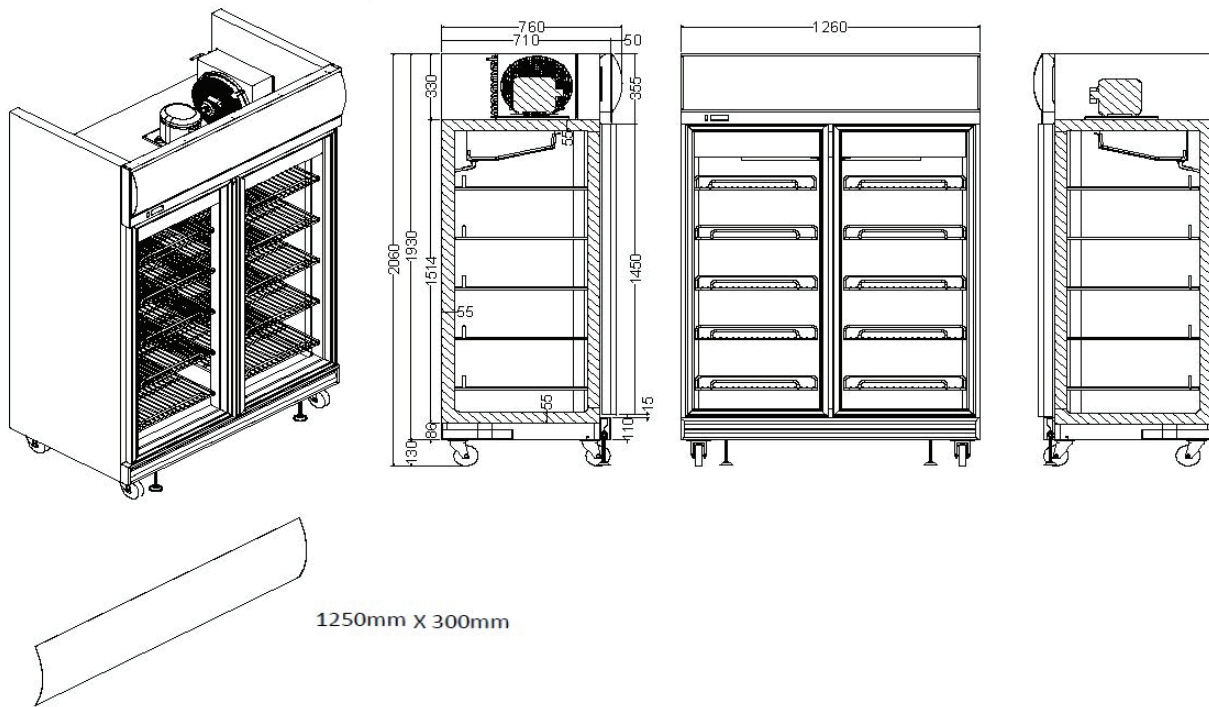

# Upright Display Fridge 976L - 2 Doors - Flat Glass - Lightbox

| Vertical Display & Storage

# Upright Display Fridge 976L - 2 Doors - Flat Glass - Lightbox

Vertical Display & Storage

SPECIFICATIONS				DIMENSIONS	
Model Number	GD1000LF	Colour	White with s/steel trim	<b>External (mm)</b>	
Part Number	3736246	Display Light Box	Yes	<b>Width</b>	1260
Volume	976L	Internal Light	LED	<b>Depth</b>	760
Unit Weight	157kg	No. of Doors	2	<b>Height</b>	2060
Packaged Weight	162kg	Door Type	Glass	<b>Internal (mm)</b>	
Adjustable Temp. Range	+2 to +8°C	Door Glass Type	Double glazed	<b>Width</b>	1143
Max. Ambient Temp.	38°C	Door Style	Hinged	<b>Depth</b>	550
Climate Class	3M2	Door Shape	Flat	<b>Height</b>	1420
Energy Consumption	15.3kWh/24h	Door Swing Dimension	720mm	<b>Packaged (mm)</b>	
GEMS Star Rating	3 stars	Total Depth of door open	1300mm	<b>Width</b>	1330
Refrigeration Capacity	1000W	Self-Closing Door	Yes	<b>Depth</b>	820
Air Circulation	Fan Forced	Door Lock	Yes	<b>Height</b>	2100
Refrigerant	R134a	No. of Shelves incl Base	6		
Rated Current	5.6A	Shelf Type	Adjustable		
Electrical Voltage	220-240V	Shelves Dimensions	546(w) x 475(d) mm		
Frequency	50Hz	Temp. Controller	Digital		
Power Supply	Single Phase	Castors	Yes		
Power Plug	1 x 10A	Warranty	2 Years Bromic Extra Care Warranty - Labour and Parts		
Plug Location	Rear, Top right				