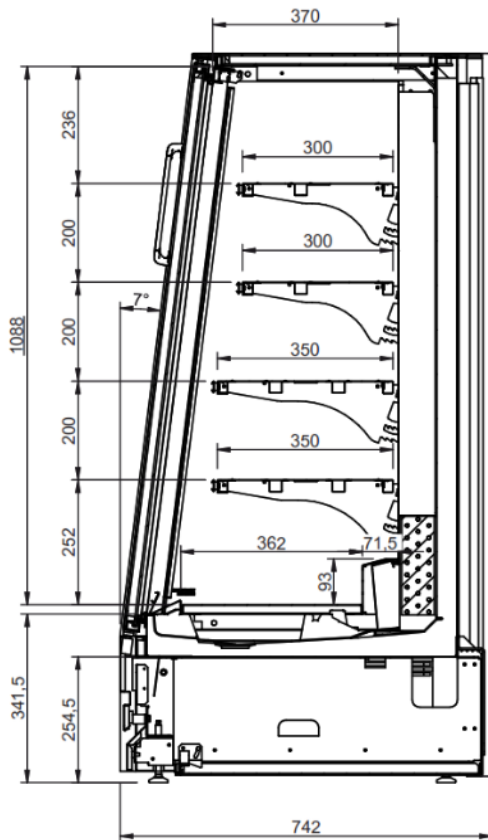

# MULTIFRESCO PLUS

LOW HEIGHT MULTI-DECK CHILLER

MULTIFRESCO PLUS	1250	1875	2500
* Operating temp. (°C)	-1/+4		
Refrigeration	Ventilated/R290		
Defrost	Automatic		
Power supply	230V/1Ph/10 Amp plug		
Operating current (Amp)	3.9	4	7.8
Nominal power (W)	450	460	900
Energy consumption (kWh/24h)	6.6	9	10.6
Display surface (m <sup>2</sup> )	2.42	3.63	4.84
Number of doors (inclined 7°)	2	3	4
Length with endwalls (mm)	1330	1954	2578
Total height (mm)	1478	1478	1478
Depth (mm)	742	742	742
Weight with packaging (kg)	221	330	441
Weight w/o packaging (kg)	179	268	360