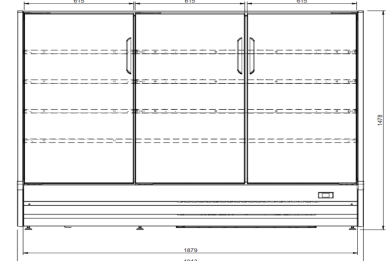

# MULTIFRESCO PLUS

LOW HEIGHT MULTI-DECK CHILLER

MULTIFRESCO PLUS	1250	1875	2500
* Operating temp. (°C)	-1/+4		
Refrigeration	Ventilated/R290		
Defrost	Automatic		
Power supply	230V/1Ph/10 Amp plug		
Operating current (Amp)	3.9	4	7.8
Nominal power (W)	450	460	900
Energy consumption (kWh/24h)	6.6	9	10.6
Display surface (m <sup>2</sup> )	2.42	3.63	4.84
Number of doors (inclined 7°)	2	3	4
Length with endwalls (mm)	1330	1954	2578
Total height (mm)	1478	1478	1478
Depth (mm)	742	742	742
Weight with packaging (kg)	221	330	441
Weight w/o packaging (kg)	179	268	360