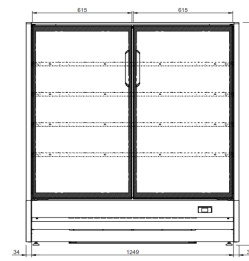

# MULTIFRESCO PLUS

LOW HEIGHT MULTI-DECK CHILLER

MULTIFRESCO PLUS	1250	1875	2500
* Operating temp. (°C)	-1/+4		
Refrigeration	Ventilated/R290		
Defrost	Automatic		
Power supply	230V/1Ph/10 Amp plug		
Operating current (Amp)	3.9	4	7.8
Nominal power (W)	450	460	900
Energy consumption (kWh/24h)	6.6	9	10.6
Display surface (m <sup>2</sup> )	2.42	3.63	4.84
Number of doors (inclined 7°)	2	3	4
Length with endwalls (mm)	1330	1954	2578
Total height (mm)	1478	1478	1478
Depth (mm)	742	742	742
Weight with packaging (kg)	221	330	441
Weight w/o packaging (kg)	179	268	360