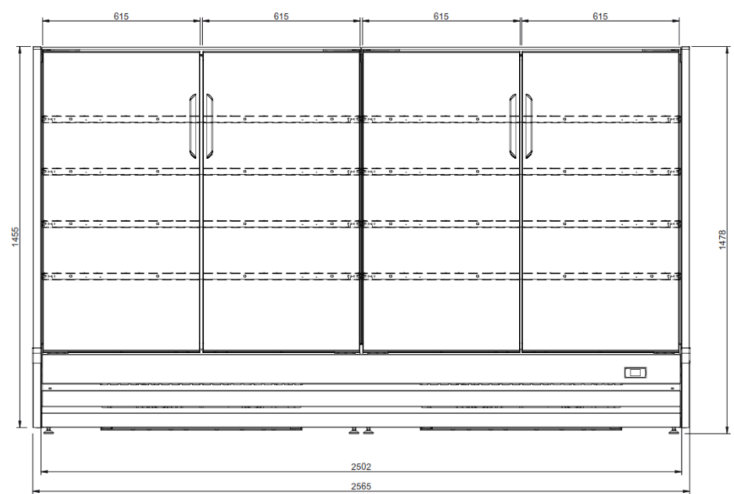

# MULTIFRESCO PLUS

LOW HEIGHT MULTI-DECK CHILLER

MULTIFRESCO PLUS	1250	1875	2500
* Operating temp. (°C)	-1/+4		
Refrigeration	Ventilated/R290		
Defrost	Automatic		
Power supply	230V/1Ph/10 Amp plug		
Operating current (Amp)	3.9	4	7.8
Nominal power (W)	450	460	900
Energy consumption (kWh/24h)	6.6	9	10.6
Display surface (m <sup>2</sup> )	2.42	3.63	4.84
Number of doors (inclined 7°)	2	3	4
Length with endwalls (mm)	1330	1954	2578
Total height (mm)	1478	1478	1478
Depth (mm)	742	742	742
Weight with packaging (kg)	221	330	441
Weight w/o packaging (kg)	179	268	360