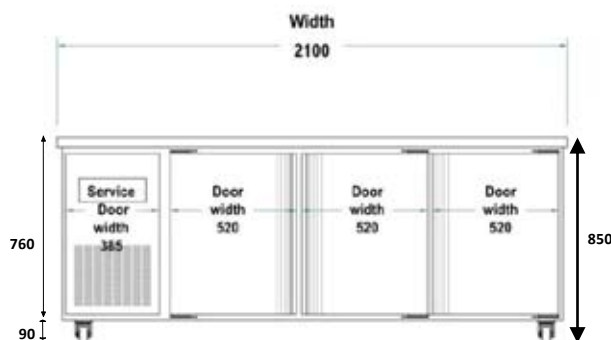

Artisan M2321

2.1M UNDERBENCH FREEZER Self Contained & Tropicalised

Overall Size: 2100mm wide x 750mm deep x 850mm high

Specifications:

- Litres: 550 Ltrs
- Weight: 130kg
- Refrigerant: R404
- Shelves: 6 (2 \ 535mm wide x 560mm deep)
(4 \ 435mm wide x 560mm deep)
- Clear Door Opening Width: 430mm
- Finish: Stainless Steel
- Power: 4 amp (960 watt); 10 amp 240 volt plug
- Doors: 3 (heated fascias)
- Ambience: 40°C
- Temp: -20°C plus

Options:

- Extra Shelves can be ordered
- Right hand condenser
- Glass front
- Extra height
- Pass thru (doors on both sides)
- Splashback, Drawers

Front grille must be left unobstructed.
Requires a 75mm gap to be left at cabinet grille.