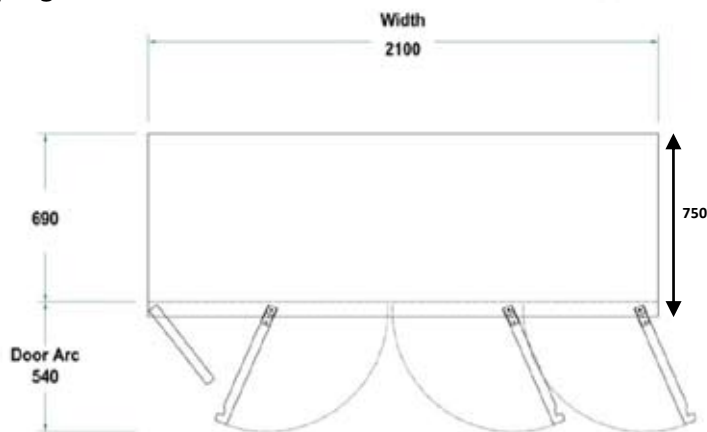

Artisan M2321

2.1M UNDERBENCH FREEZER Self Contained & Tropicalised

Overall Size: 2100mm wide x 750mm deep x 850mm high

Specifications:

- Litres: 550 Ltrs
- Weight: 130kg
- Refrigerant: R404
- Shelves: 6 (2 \ 535mm wide x 560mm deep)
(4 \ 435mm wide x 560mm deep)
- Clear Door Opening Width: 430mm
- Finish: Stainless Steel
- Power: 4 amp (960 watt); 10 amp 240 volt plug
- Doors: 3 (heated fascias)
- Ambience: 40°C
- Temp: -20°C plus

Options:

- Extra Shelves can be ordered
- Right hand condenser
- Glass front
- Extra height
- Pass thru (doors on both sides)
- Splashback, Drawers

Front grille must be left unobstructed.
Requires a 75mm gap to be left at cabinet grille.