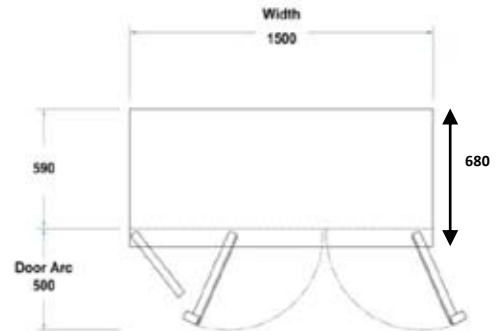

Artisan M2215

1.5M UNDERBENCH CHILLER GLASS DOOR Self Contained & Tropicalised

Overall Size: 1500mm wide x 680mm deep x 850mm high

Specifications:

- Litres: 300 Ltrs
- Weight: 95kg
- Refrigerant: R134
- Shelves: 4 (427mm wide x 430mm deep)
- Clear Door Opening Width: 395mm
- Finish: Stainless Steel
- Power: 2.5 amp (600 watt); 10 amp 240 volt plug
- Doors: 2 glass (heated doors and fascias)
- Ambience: 40°C
- Temp: 0°C plus

Options:

- Extra Shelves can be ordered
- Right hand condenser
- Glass front
- Extra height
- Pass thru (doors on both sides)
- Splashback, Drawers

Front grille must be left unobstructed.
Requires a 75mm gap to be left at cabinet grille.