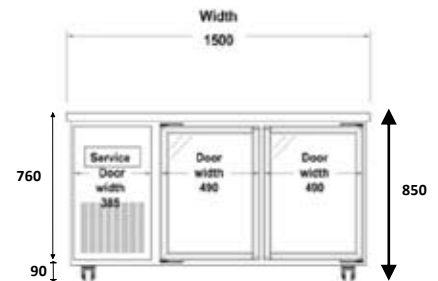

Artisan M2215

1.5M UNDERBENCH CHILLER GLASS DOOR Self Contained & Tropicalised

Overall Size: 1500mm wide x 680mm deep x 850mm high

Specifications:

- Litres: 300 Ltrs
- Weight: 95kg
- Refrigerant: R134
- Shelves: 4 (427mm wide x 430mm deep)
- Clear Door Opening Width: 395mm
- Finish: Stainless Steel
- Power: 2.5 amp (600 watt); 10 amp 240 volt plug
- Doors: 2 glass (heated doors and fascias)
- Ambience: 40°C
- Temp: 0°C plus

Options:

- Extra Shelves can be ordered
- Right hand condenser
- Glass front
- Extra height
- Pass thru (doors on both sides)
- Splashback, Drawers

Front grille must be left unobstructed.
Requires a 75mm gap to be left at cabinet grille.